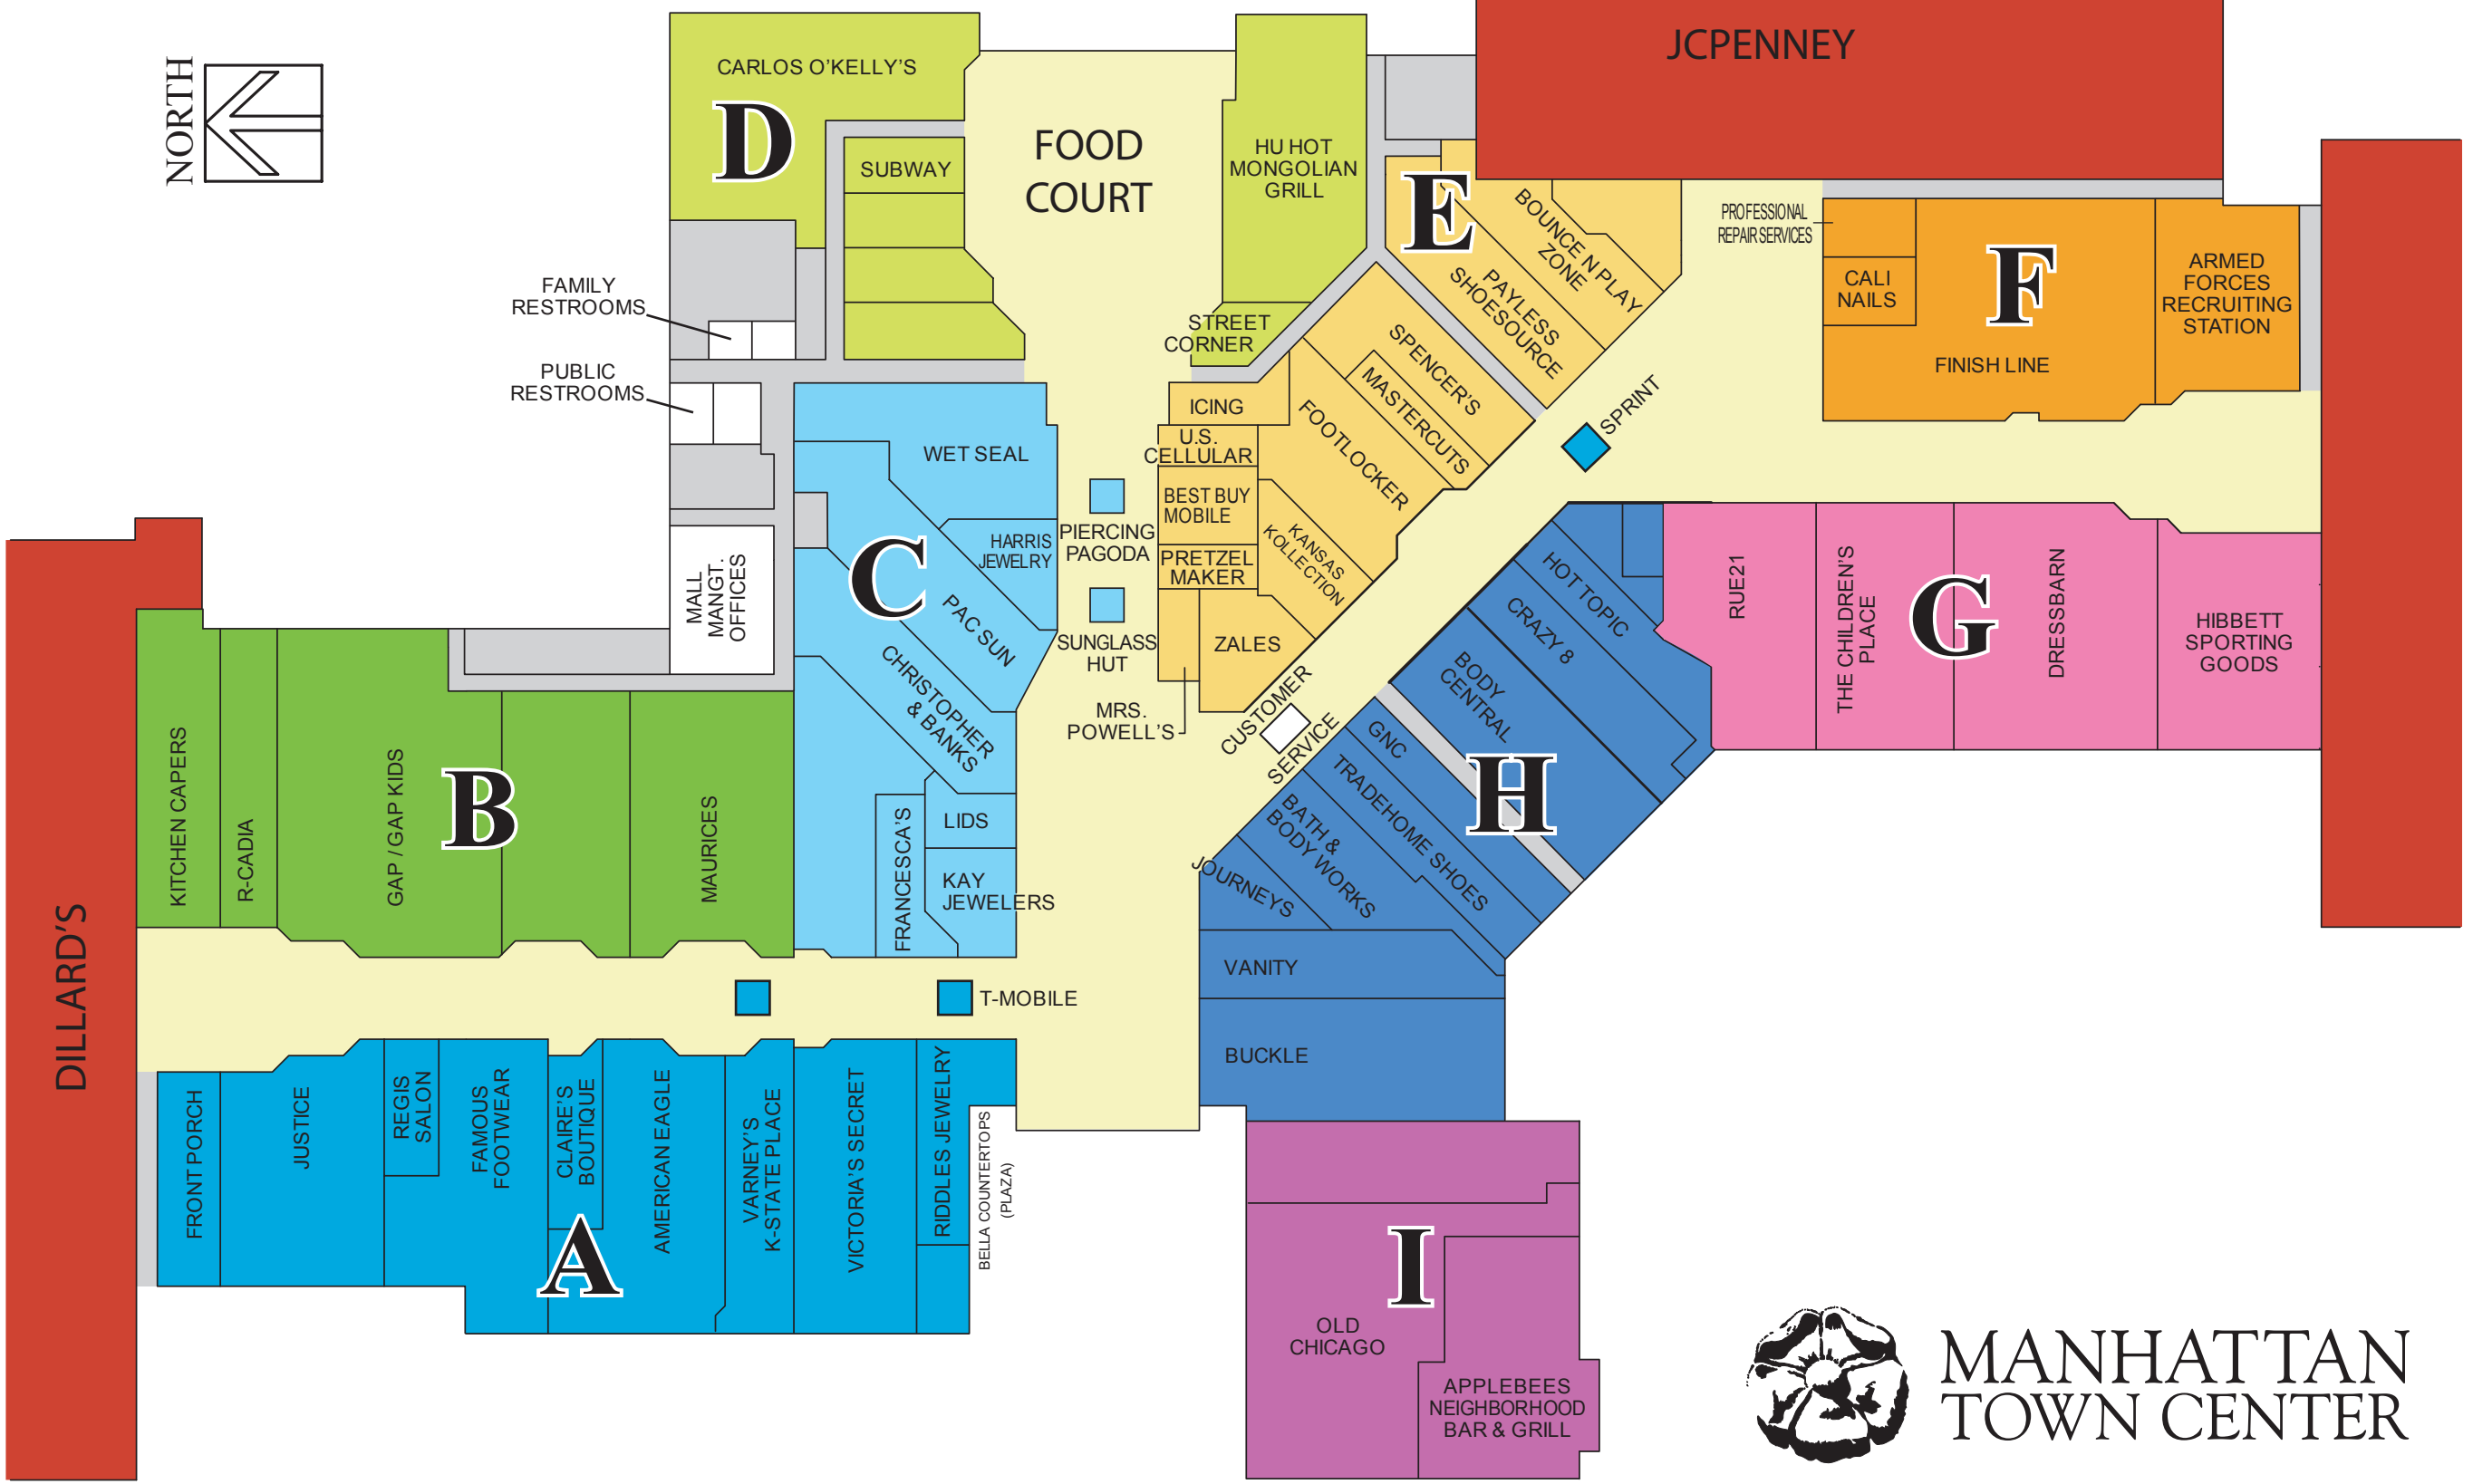

EAST LOT

CHILI'S

TEXAS ROADHOUSE

MANHATTAN TOWN CENTER