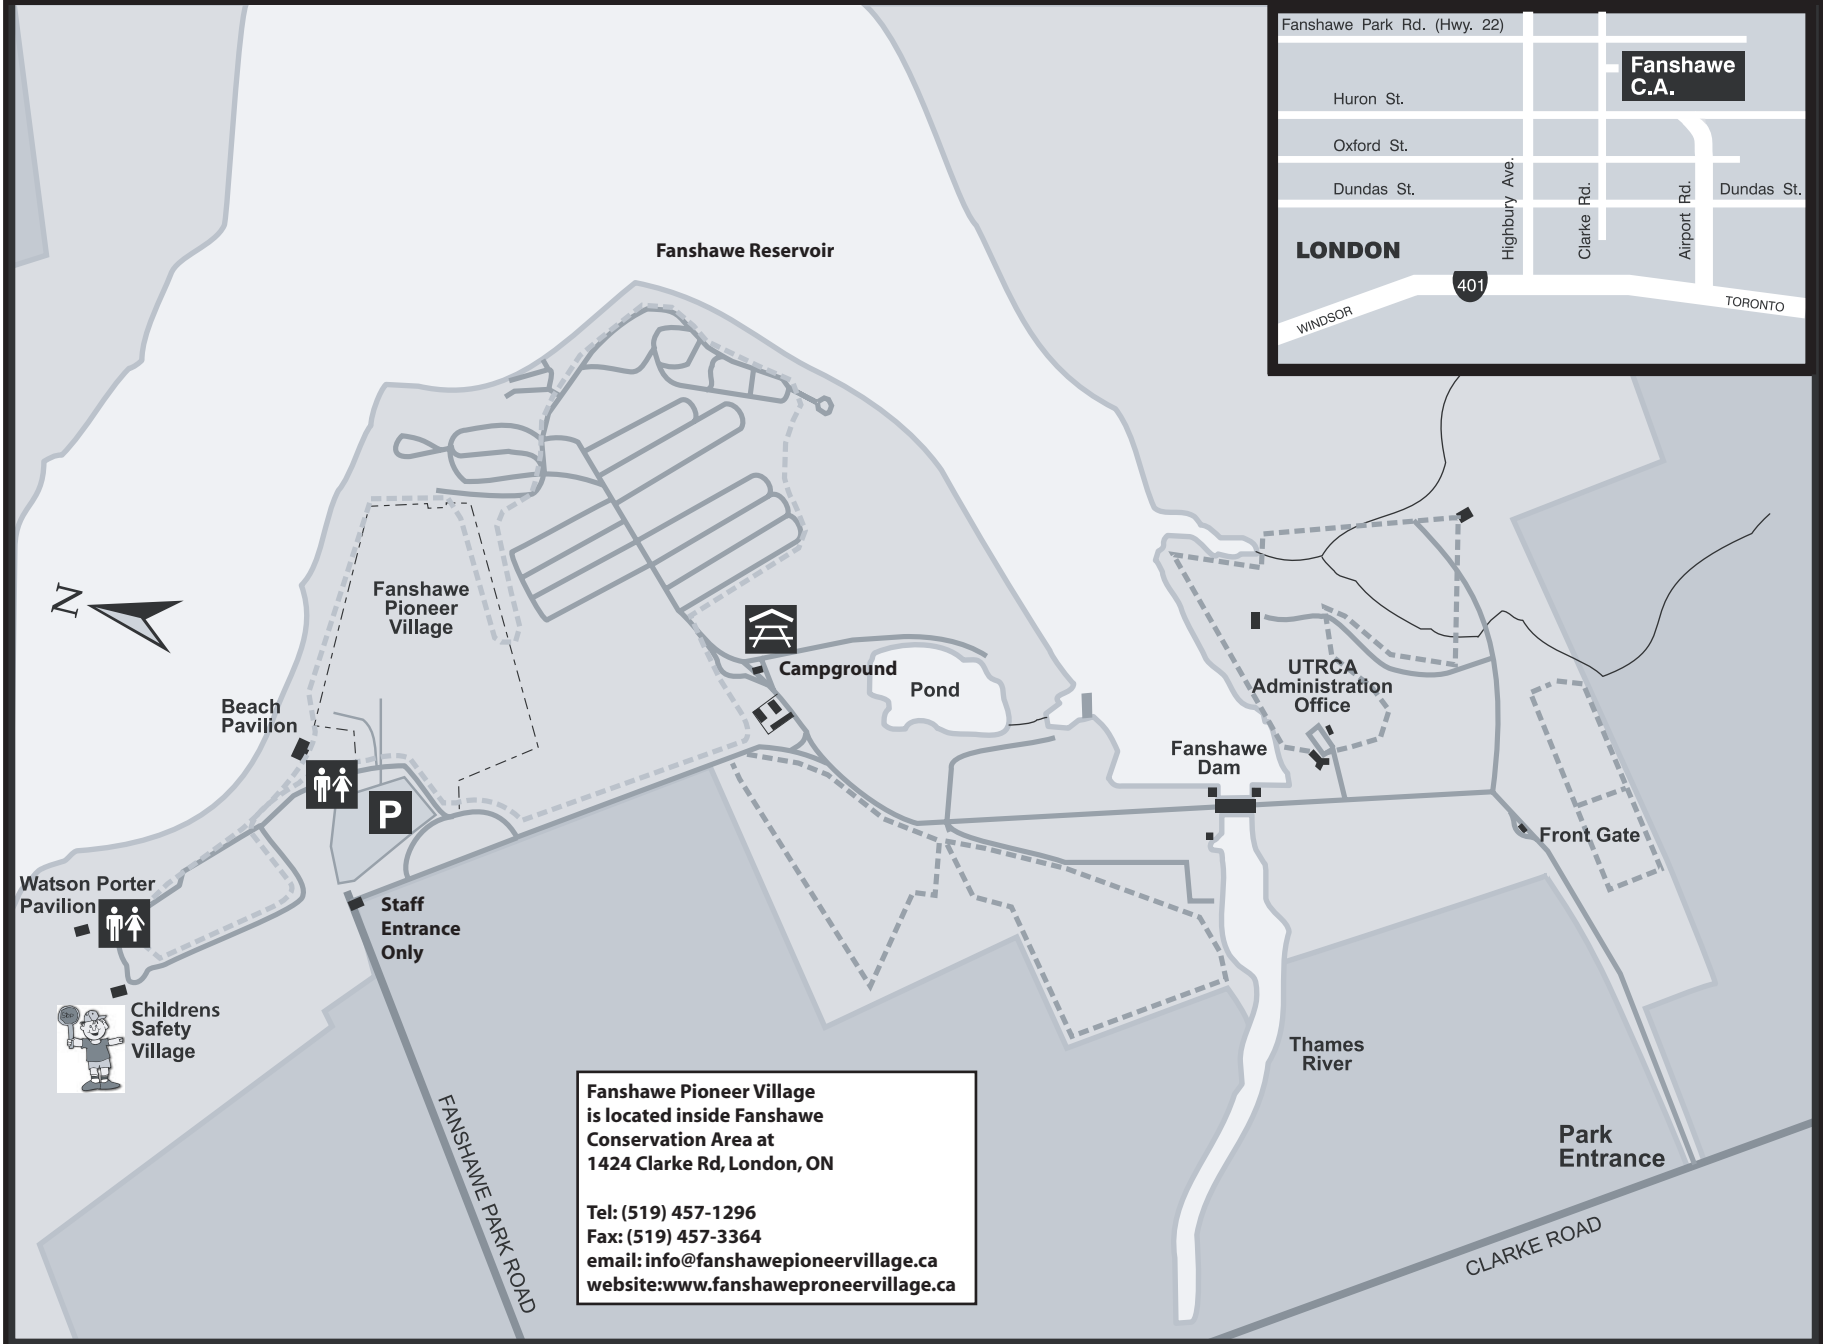

Fanshawe Conservation Area

Fanshawe Pioneer Village

Fanshawe Pioneer Village is located inside Fanshawe Conservation Area at 1424 Clarke Rd, London, ON

Tel: (519) 457-1296
Fax: (519) 457-3364
email: info@fanshawepioneervillage.ca
website: www.fanshawepioneervillage.ca