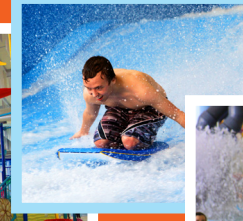

The Adventure Awaits!

Make a splash at Adventure Bay - southwestern Ontario's newest & wildest family water park! Soak up the fun with an ocean of awesome features. If you're looking for good times, chart a course to Adventure Bay!

Regular Hours of Operation

Monday to Thursday

9:30 AM to 1:30 PM - **PRESCHOOL / EARLY BIRD**
4:00 PM to 8:00 PM - **ALL AGES**

Friday

9:30 AM to 1:30 PM - **PRESCHOOL / EARLY BIRD**
4:00 PM to 9:00 PM - **ALL AGES**

Saturday - ALL AGES

9:00 AM to 9:00 PM

Sunday - ALL AGES

10:00 AM to 7:00 PM

Please Note

- Water Park hours are subject to change; visit www.adventurebay.ca for up-to-date hours.
- During preschool/early bird hours, **only** Lazy River, Splash Zone, Tot Loch, Wave Pool, and the Activity Pool will be in operation; FlowRider, The Python, Whizzard, and Master Blaster will **not**.
- Water park hours and fees are different from those of Cannon Cove dry play place.

Water Park Rates (Canadian Dollars)

Saturday/Sunday/Holiday - Full Day

Category	Admission Fee	Windsor Resident
48" and over	$20.00	$15.00
Under 48"	$15.00	$10.00

Starlight - After 4:00 PM

Category	Admission Fee	Windsor Resident
48" and over	$15.00	$10.00
Under 48"	$12.00	$7.00

Preschool/Early Bird - Mon to Fri - 9:30 AM to 1:30 PM

Category	Admission Fee	Windsor Resident
Adult	$15.00	$10.00
Under 48"	$10.00	$5.00

* Children under the age of 2 are free.

Annual Membership Rates

Category	Rate
Adult/Child/Youth 48" and over	$119.00
Adult/Child/Youth under 48"	$79.00

* Valid for one calendar year from date of purchase.

* For PROMOTIONS visit www.adventurebay.ca.

* Non-Refundable. Sales are final. Must pay in full.

Our Attractions

Wave Pool - Beach entry pool with waves reaching up to 1.5m in height. Under 48" life jacket required.