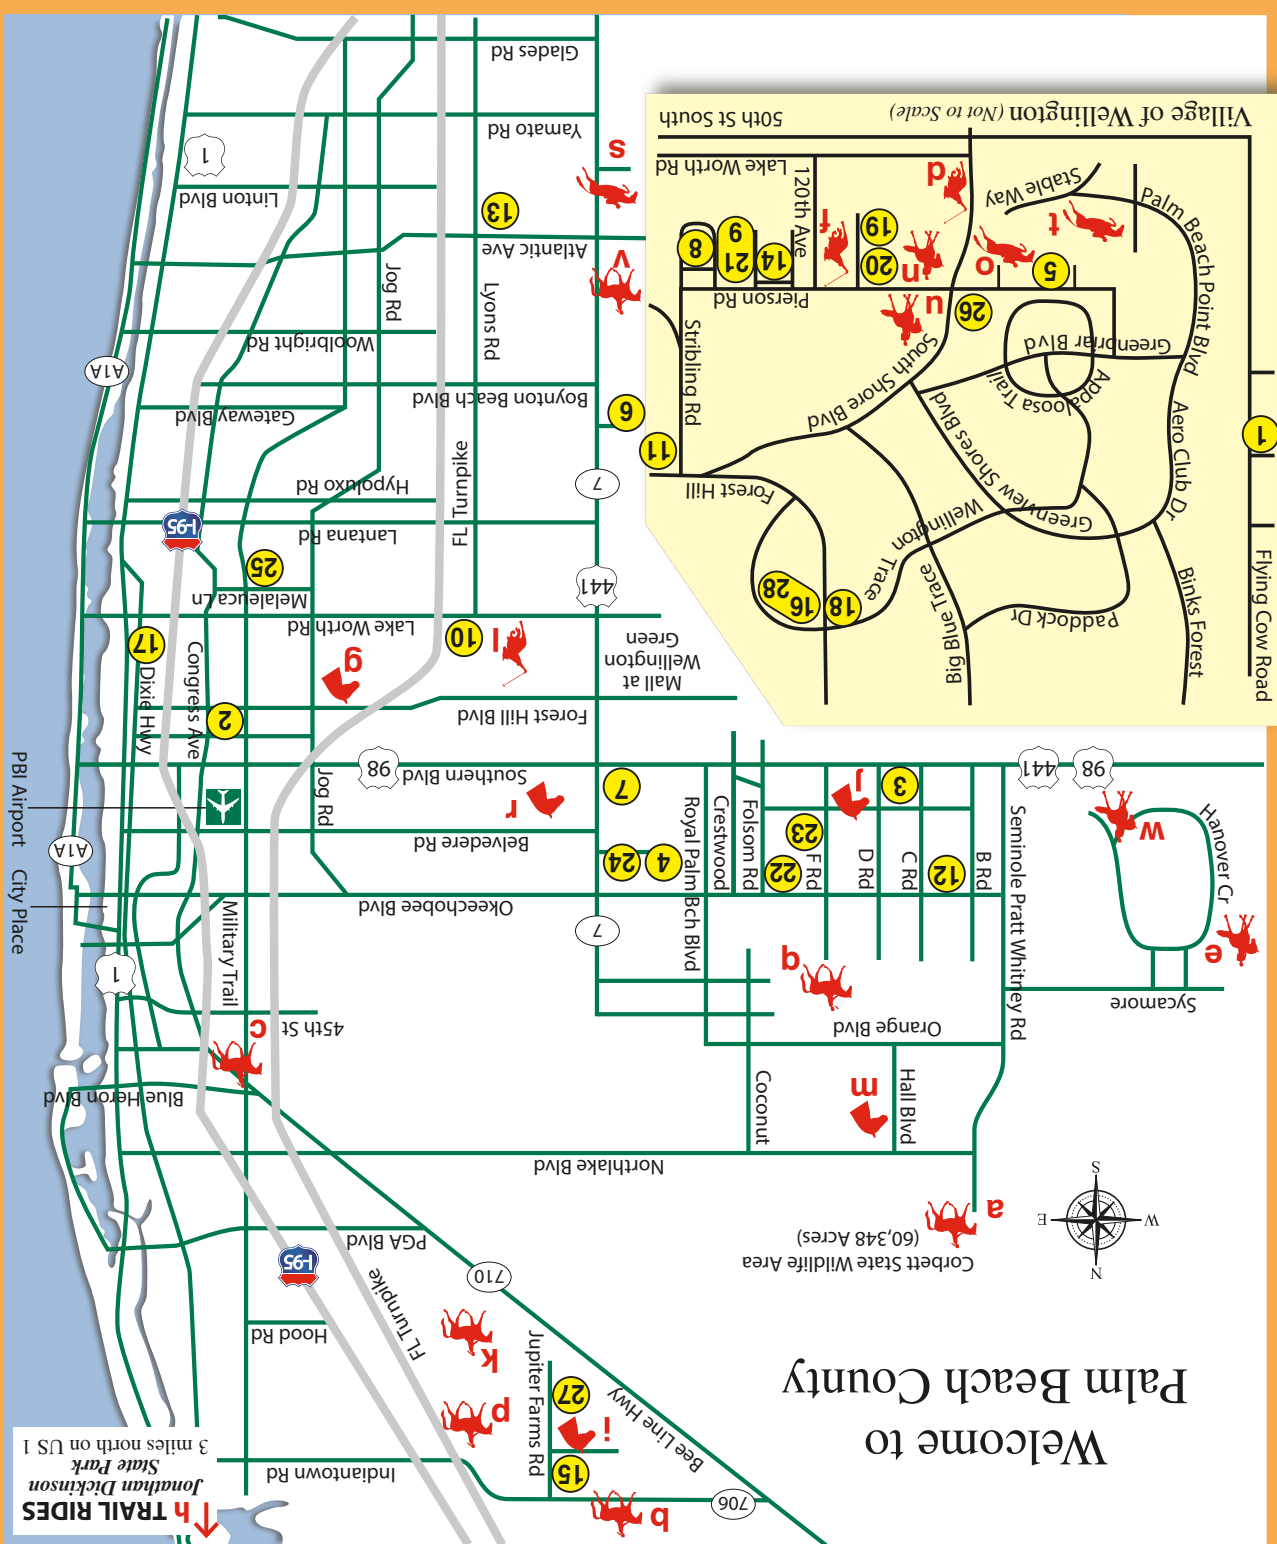

2016 © Needlepoint Farm, Inc. All Rights Reserved.

- a. Corbett Wildlife Area
- b. Cypress Creek Natural Area
- c. Dyer Park
- d. Grand Champions Polo Club
- e. Horse Park at Equestrian Estates
- f. International Polo Club Palm Beach
- g. Jim Brandon Equestrian Center
- h. Jonathan Dickinson State Park
- i. Jupiter Farms Equestrian Park
- j. Loxahatchee Groves Park
- k. Loxahatchee Slough Natural Area
- l. Museum of Polo Hall of Fame
- m. Nicole Hornstein Equestrian Park
- n. Palm Beach Equine Sports Complex
- o. Palm Beach International Equestrian Center (PBIEC Showgrounds) -
- p. Palm Beach Equine Festival
- q. Royal Palm Beach Pines Natural Area
- r. South Florida Fair
- s. Sunshine Meadows Equestrian Village
- t. The Ridge at Wellington
- u. The Stadium at PBIEC -
- v. West Delray Regional Park
- w. White Fences Equestrian Center
- (Hamlin Park)

FOOD! FUN! EXCITEMENT!
Sunday Brunch @ Polo
 Every Sunday January 1 - April 16, 2017
 at the International Polo Club Palm Beach
 For reservations, call 561-204-5687
 InternationalPoloClub.com

OCEAN TO LAKE
Greenway Celebration
 Horseback • Hike • Bike
 Run • Paddle
 February 24, 25 & 26, 2017
 www.EvergladesTrails.org

	M	T	W	T	F	S	S
MARCH							1
							2
							3
							4
							5
							6
							7

The TACKERIA
561-793-2012 • www.tackeria.com
The Equestrian Superstore Since 1975
Tack • Apparel • Giftware • Supplies
In the Saddle Club Shops at the corner of South Shore Blvd and Pierson Rd
13501 South Shore Blvd., Suite 107, Wellington

	M	T	W	T	F	S	S
SEPTEMBER							1
							2
							3
							4
							5
							6

British Feed and Supplies
Nutrena Authorized Dealer
FREE Deliveries Available No Minimums
14589 Southern Boulevard, Loxahatchee Groves
561-633-6003
BritishFeed.com