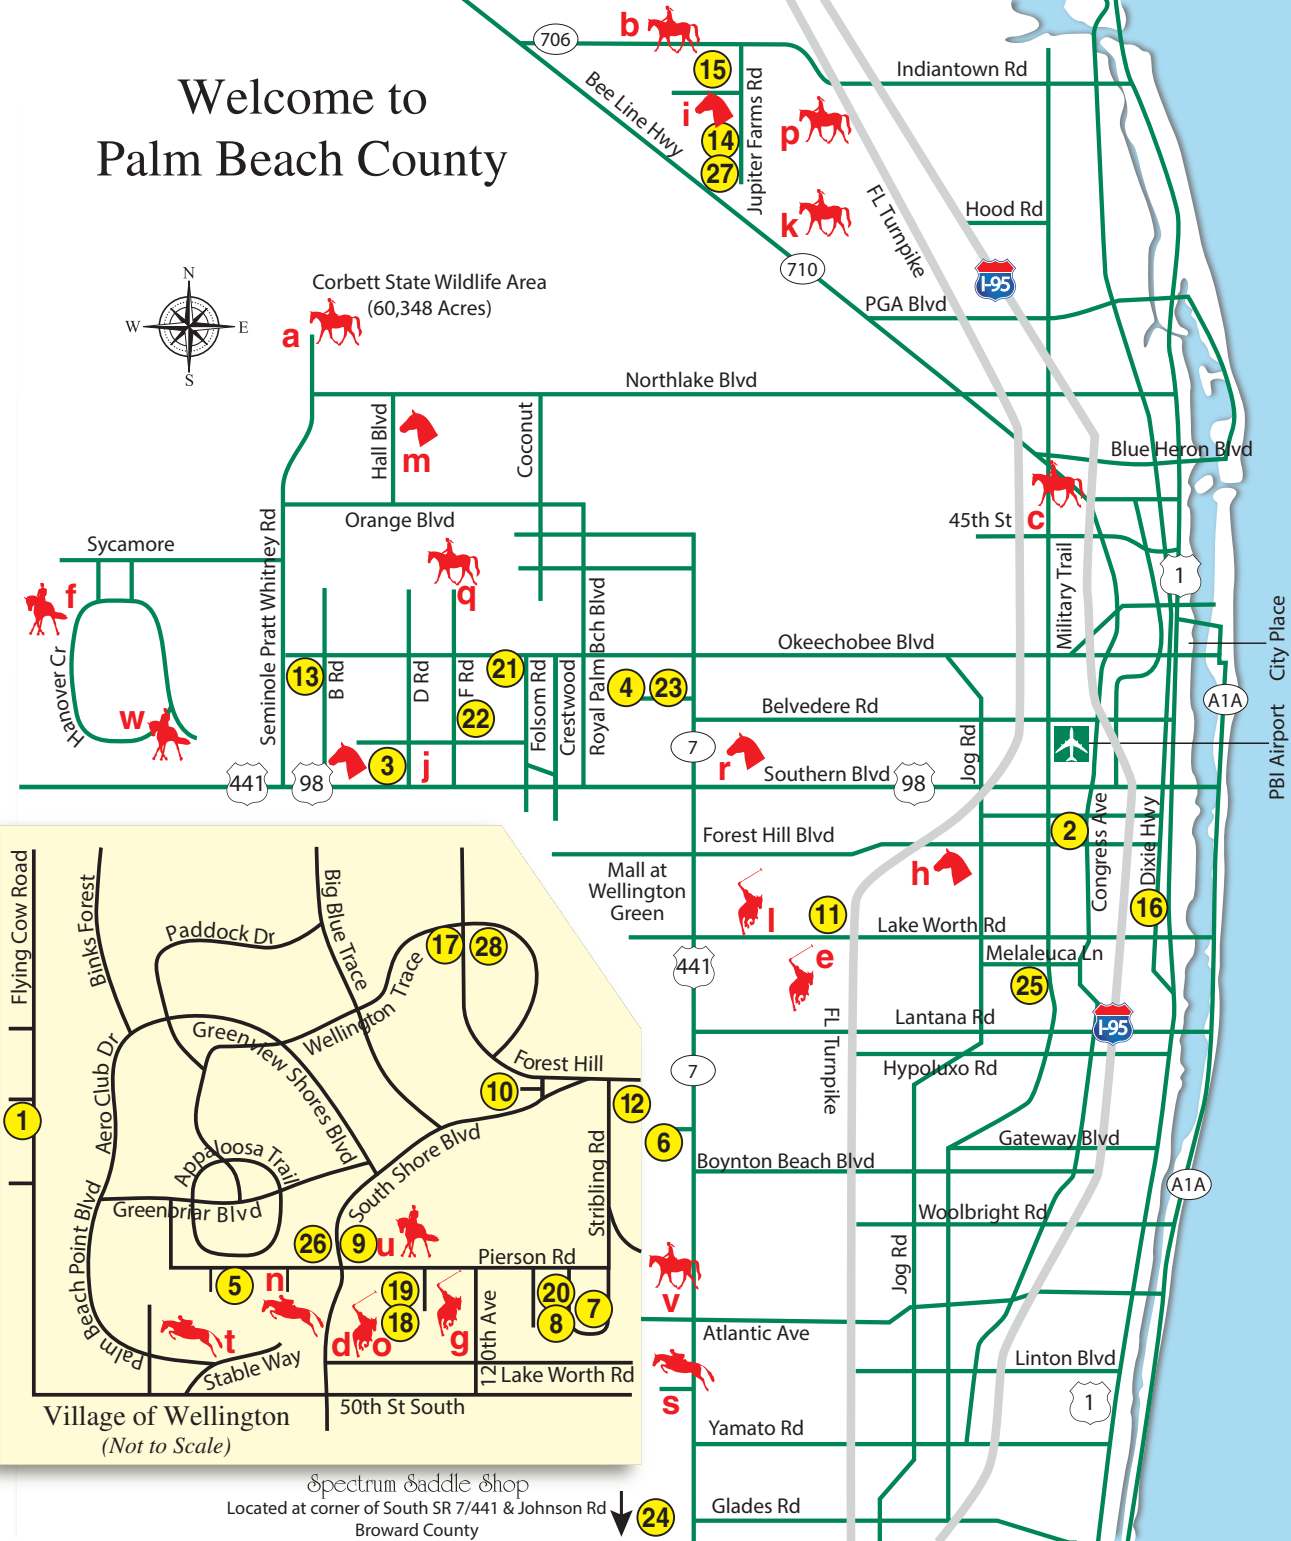

Welcome to Palm Beach County

Corbett State Wildlife Area
(60,348 Acres)

Village of Wellington
(Not to Scale)

Spectrum Saddle Shop
Located at corner of South SR 7/441 & Johnson Rd
Broward County

PBI Airport City Place

P Riverbend Park
9060 Indiantown Rd., Jupiter
pbcgov.com/parks/equestrian

Q Royal Palm Beach Pines
13500 40th Street N.
Royal Palm Beach, Permitted Riding Only
Pbcgov.com/erm/downloads/equestriantrails.htm

T The Ridge at Wellington
14415 Palm Beach Point Blvd. East
Wellington (561)-791-1471
TheRidgeFarm.com

U The Stadium at PBIEC – Adequan Global Dressage
13500 Southshore Blvd., Wellington
(561) 793-5867
GlobalDressageFestival.net

V West Delray Regional Park
10875 Atlantic Ave., Delray Beach
pbcgov.com/parks/equestrian

W White Fences Equestrian Center
3978 Hanover Circle, Loxahatchee
(561) 790-6406
WhiteFencesFlorida.com