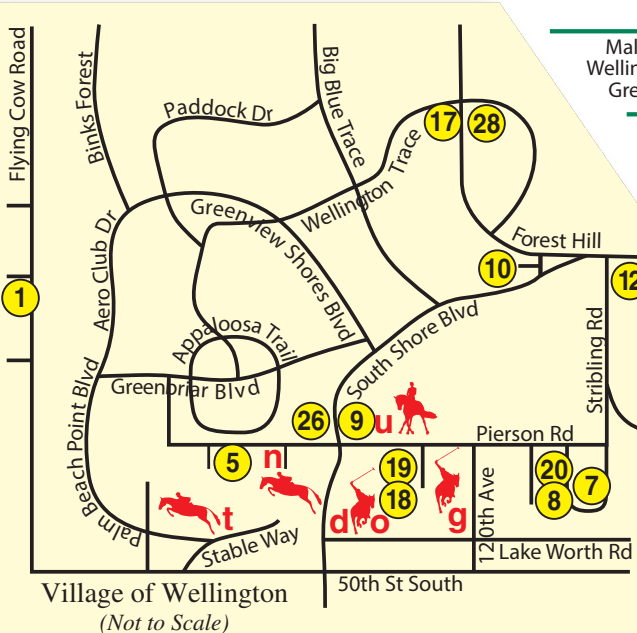

Welcome to Palm Beach County

Corbett State Wildlife Area
(60,348 Acres)

Village of Wellington
(Not to Scale)

Spectrum Saddle Shop
Located at corner of South SR 7/441 & Johnson Rd
Broward County

PBI Airport City Place

D Grand Champions Polo Club
13444 Southfields Rd., Wellington
(561) 644-5050
GrandChampionsPoloClub.org

E Gulfstream Polo Club
4550 Polo Club Rd., Lake Worth
(561) 965-2057
GulfstreamPolo.com

F Horse Park at Equestrian Estates
Hanover Circle, Loxahatchee
PBDerby.com

T The Ridge at Wellington
14415 Palm Beach Point Blvd. East
Wellington (561)-791-1471
TheRidgeFarm.com

U The Stadium at PBIEC – Adequan Global Dressage
13500 Southshore Blvd., Wellington
(561) 793-5867
GlobalDressageFestival.net

V West Delray Regional Park
10875 Atlantic Ave., Delray Beach
pbcgov.com/parks/equestrian

W White Fences Equestrian Center
3978 Hanover Circle, Loxahatchee
(561) 790-6406
WhiteFencesFlorida.com