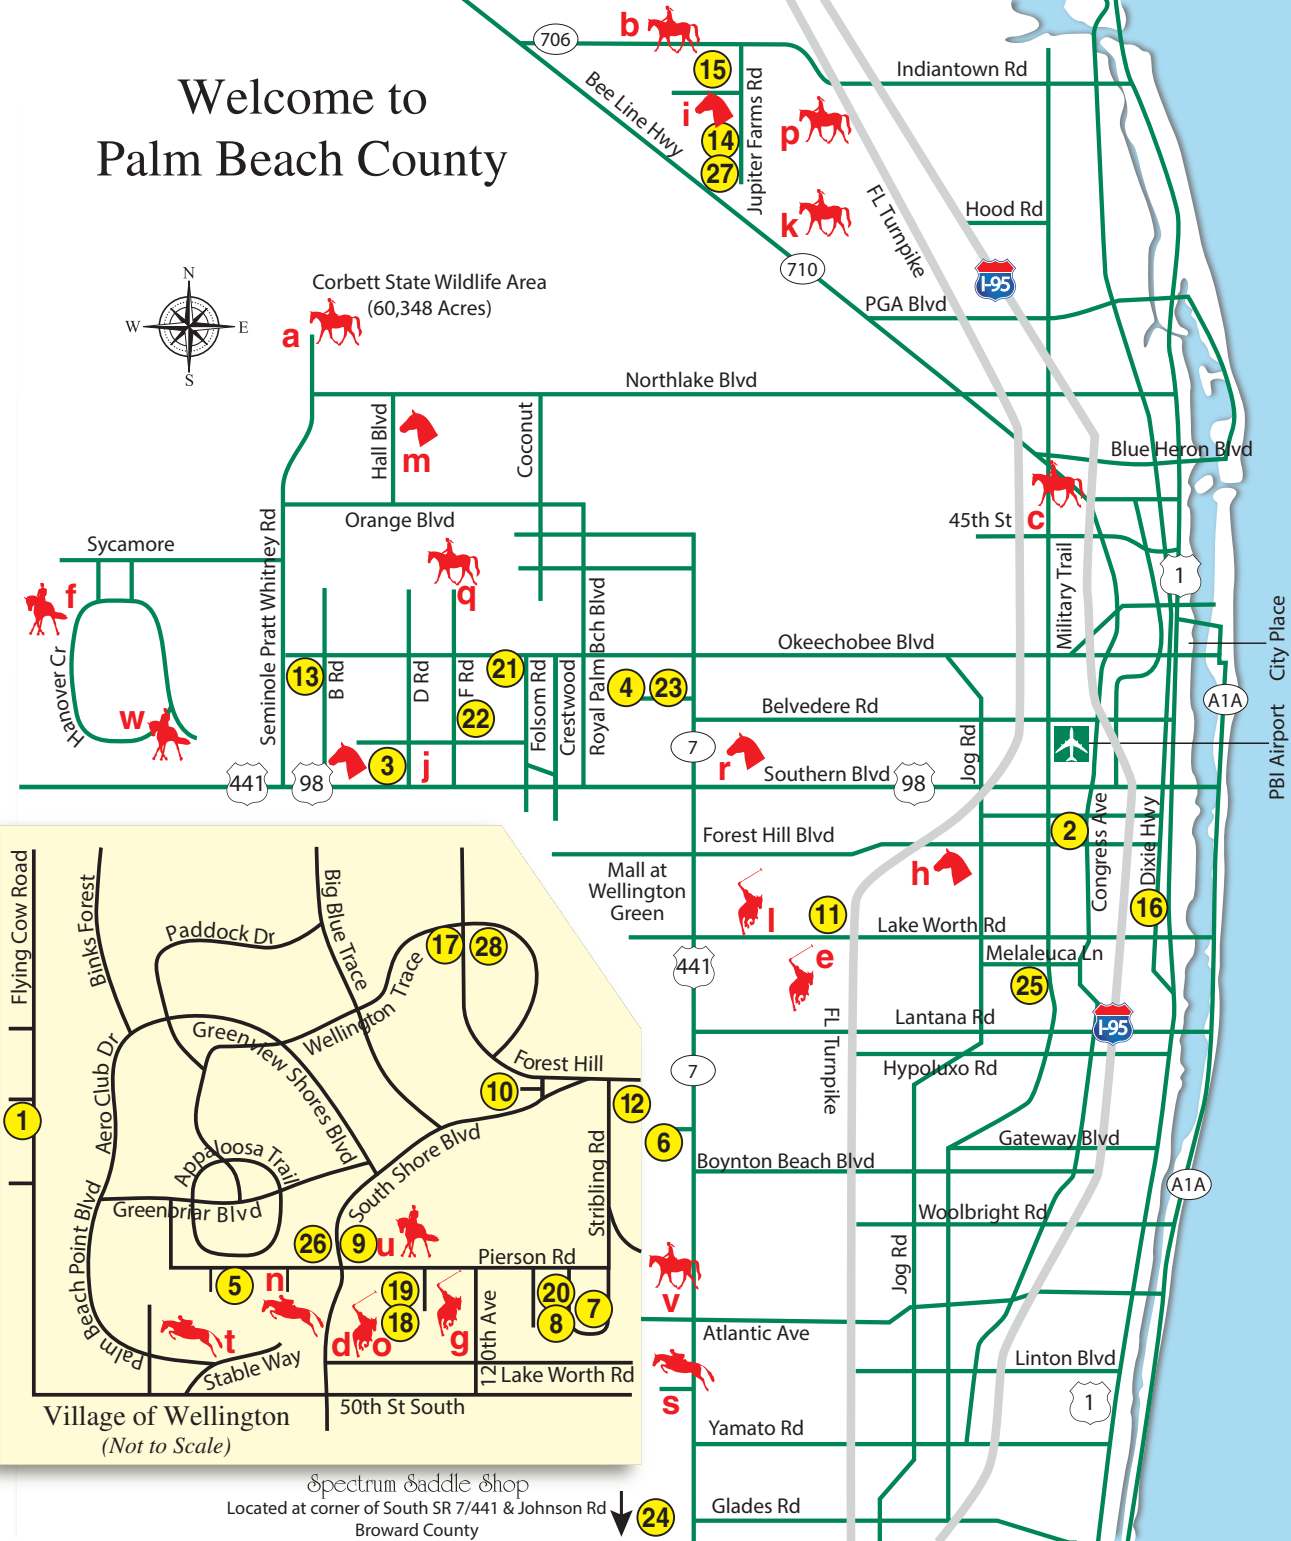

# Welcome to Palm Beach County

Corbett State Wildlife Area  
(60,348 Acres)

Spectrum Saddle Shop

Located at corner of South SR 7/441 & Johnson Rd  
Broward County

### **Gulfstream Polo Club**

4550 Polo Club Rd., Lake Worth  
(561) 965-2057  
GulfstreamPolo.com

### **Royal Palm Beach Pines**

13500 40th Street N.  
Royal Palm Beach, Permitted Riding Only  
Pbcgov.com/erm/downloads/equestriantrails.htm