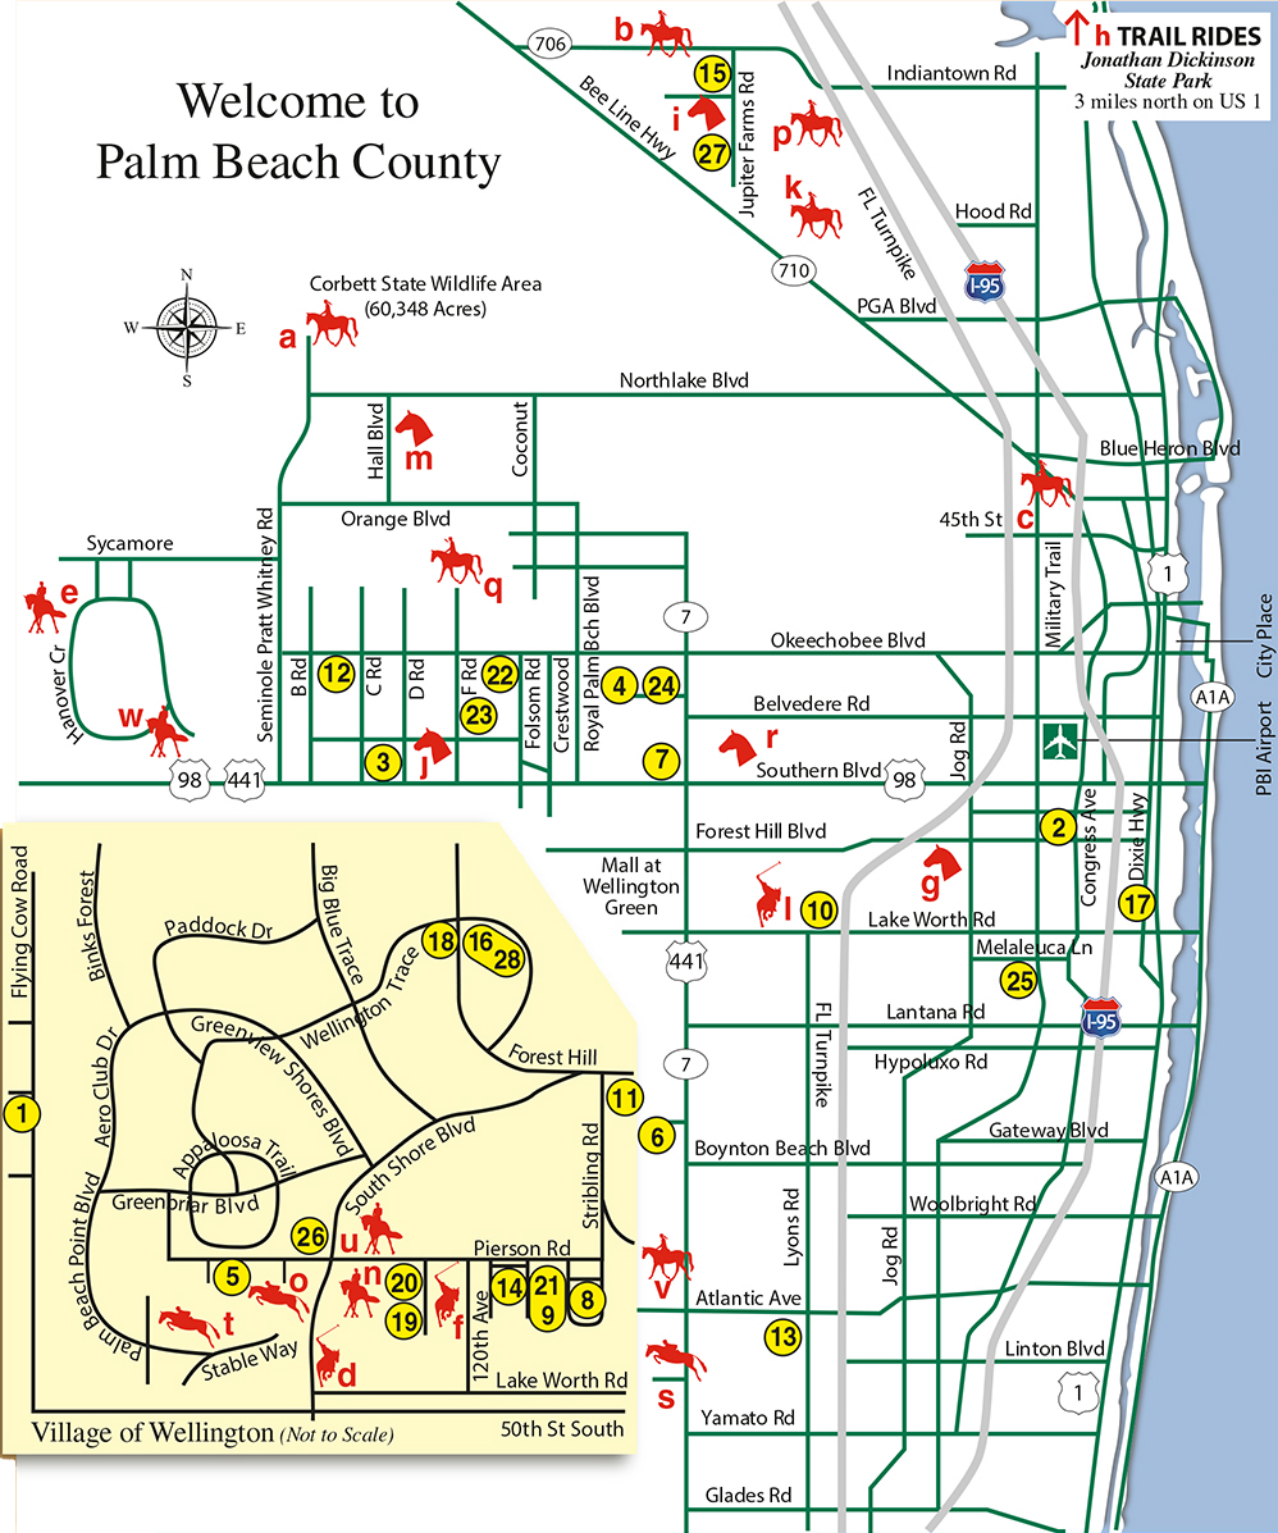

# Welcome to Palm Beach County

Corbett State Wildlife Area  
(60,348 Acres)

**h TRAIL RIDES**  
Jonathan Dickinson  
State Park  
3 miles north on US 1

Village of Wellington (Not to Scale) 50th St South