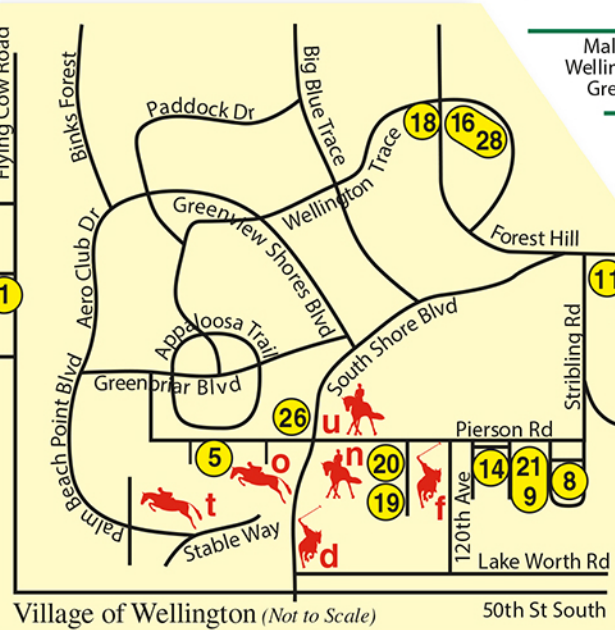

# Welcome to Palm Beach County

Corbett State Wildlife Area  
(60,348 Acres)

**h TRAIL RIDES**  
Jonathan Dickinson  
State Park  
3 miles north on US 1

Village of Wellington (Not to Scale) 50th St South