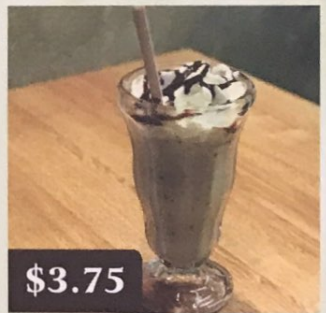

$3.75

Frappe
Toffee
Matcha Mint
Cookies-N-Cream
Salted Carmel
Vanilla