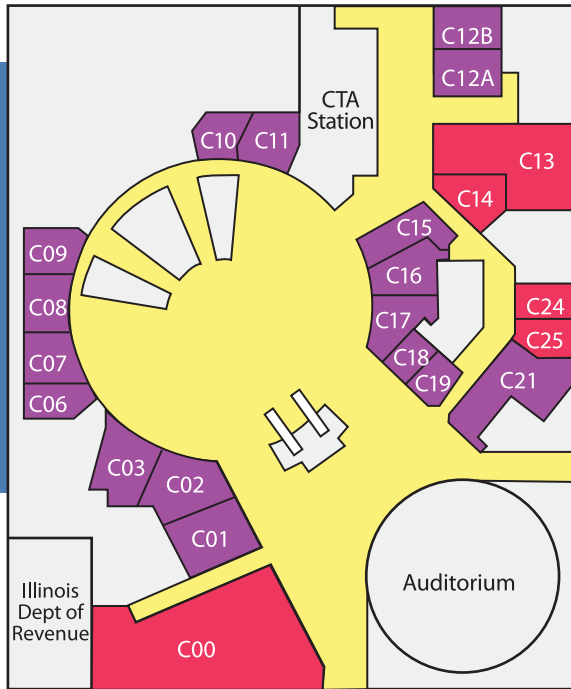

# The Atrium Mall Directory

## Concourse (Lower Level)

- C24 A & B Convenience Store
- C16 Arby's
- C02 Burger King Express
- C10 Dunkin' Donuts
- C14 Illinois Vehicle Insurance
- C08 KFC Express
- C07 M Burger
- C15 New Orleans Kitchen
- C17 Panda Express
- C03 PINKYS
- C12A Pita Express
- C09 Sandella's Flatbread Cafe
- C01 Sbarro Fresh Italian Cooking
- C00 Secretary of State Office
- C06 Simply to Go & Catering
- C18 SUBWAY
- C19 Taco Bell Express
- C11 Tokyo Lunch Boxes

## Ground Level

- 116 Amerinkas Native Arts
- 113 Currency Exchange
- 112 Dunkin' Donuts
- 117 Fashion Nails & Spa
- 108 GNC - General Nutrition
- 111 Illinois Lending Corporation
- 114 Lobby Newsstand
- 119 Momadou's Jewelry & Clothing
- 106 Payless Shoesource
- 120/121 PNC Bank
- 122 Ronny's Original Steakhouse
- 104 Rosin Eyecare
- 109/110 US Postal Service