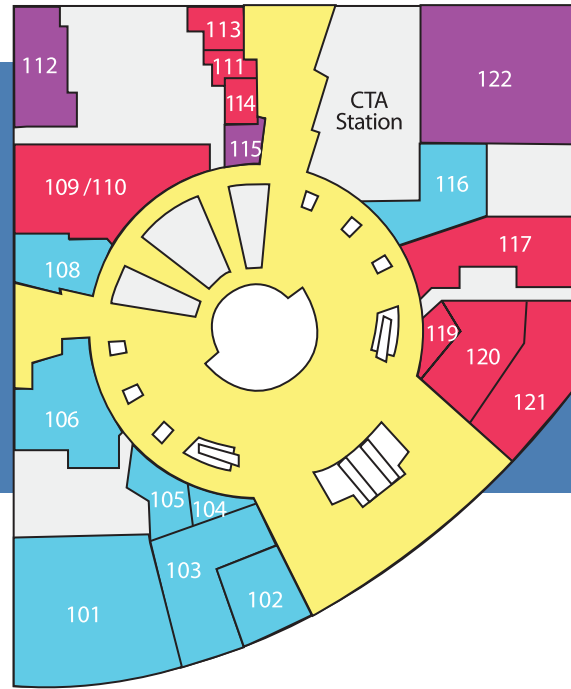

Ground Level

- 116 Amerinkas Native Arts
- 113 Currency Exchange
- 112 Dunkin' Donuts
- 117 Fashion Nails & Spa
- 108 GNC - General Nutrition
- 111 Illinois Lending Corporation
- 114 Lobby Newsstand
- 119 Momadou's Jewelry & Clothing
- 106 Payless Shoesource
- 120/121 PNC Bank
- 122 Ronny's Original Steakhouse
- 104 Rosin Eyecare
- 109/110 US Postal Service

COMING SOON - WALGREENS