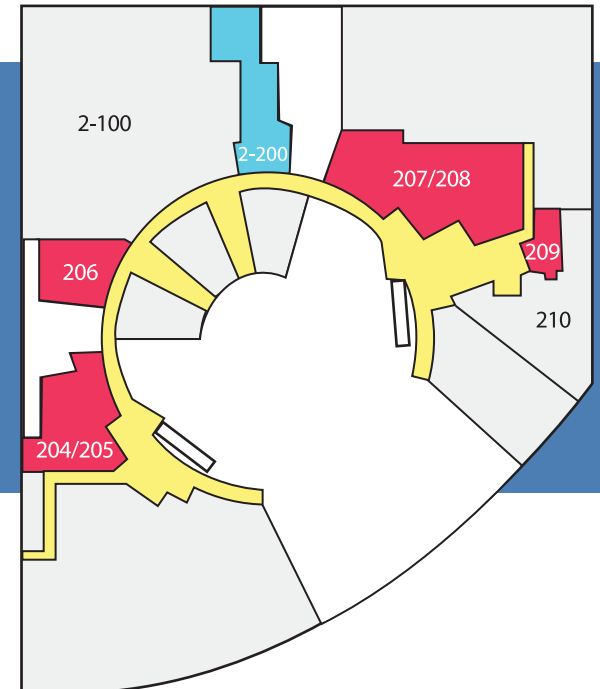

Second Level

- 210 Atrium Mall Management Office
- 207/208 Credit Union 1
- 208 Illinois Artisans Shop
- 2-100 Illinois State Art Museum
- 204/205 Lifesource Blood Services
- 209 Randolph Cleaners
- 206 Supercuts