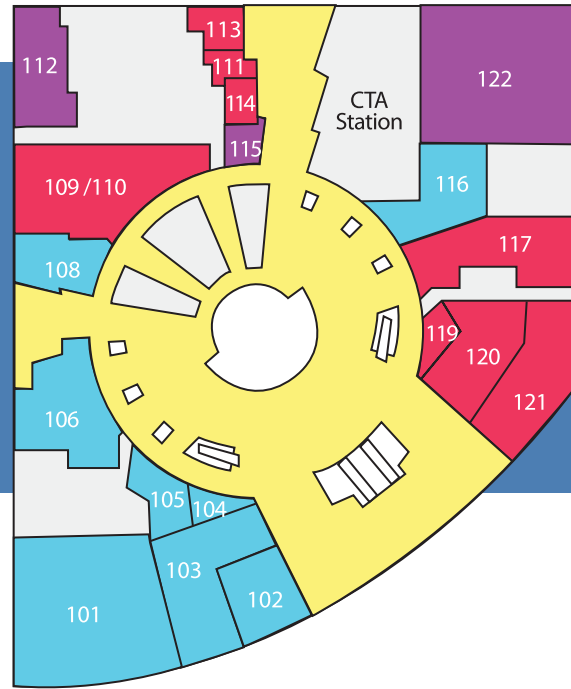

THE ATRIUM DIRECTORY

Concourse (Lower Level)

- C24 A & B Convenience Store
- C06 America's Dog
- C16 Arby's
- C23 Atrium Management Office
- C02 Burger King
- C10 Dunkin' Donuts
- C14 Illinois Vehicle Insurance
- C08 KFC
- C07 M Burger
- C18 Marcello's Market & Deli
- C15 New Orleans Kitchen
- C17 Panda Express
- C03 PINKYS
- C12A Pita Express
- C01 Sbarro Fresh Italian Cooking
- C00 Secretary of State Office
- C25 Shoe Hospital
- C21 SUBWAY
- C09 Taco Bell
- C11 Tokyo Lunch Boxes
- COMING SOON - JUST TURKEY

Ground Level

- 116 Amerinkas Native Arts
- 113 Currency Exchange
- 112 Dunkin' Donuts
- 117 Fashion Nails & Spa
- 108 GNC - General Nutrition
- 111 Illinois Lending Corporation
- 114 Lobby Newsstand
- 119 Momadou's Jewelry & Clothing
- 106 Sprint
- 120 PNC Bank
- 122 Ronny's Original Steakhouse
- 104 Rosin Eyecare
- 109 US Postal Service
- 101 Walgreens

Second Level

- 207/208 Credit Union 1
- 204/205 Lifesource Blood Services
- 209 Randolph Cleaners
- 206 Supercuts