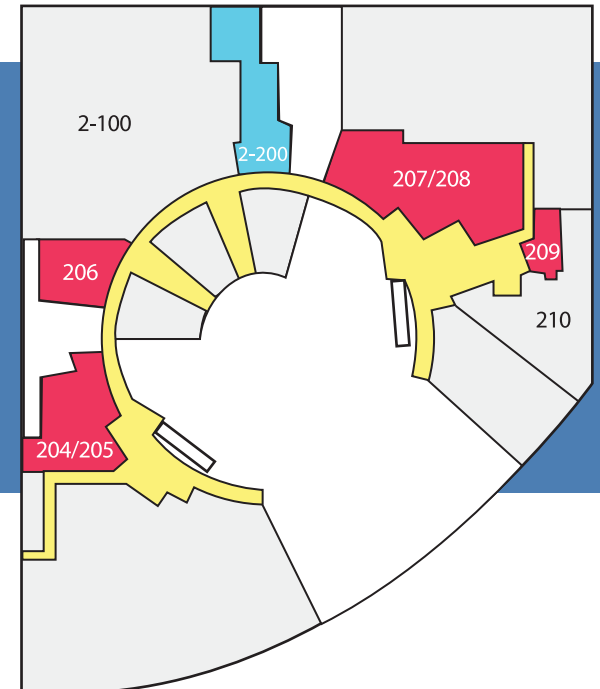

THE ATRIUM DIRECTORY

Concourse (Lower Level)

- C24 A & B Convenience Store
- C06 America's Dog
- C16 Arby's
- C23 Atrium Management Office
- C02 Burger King
- C10 Dunkin' Donuts
- C14 Illinois Vehicle Insurance
- C08 KFC
- C07 M Burger
- C18 Marcello's Market & Deli
- C15 New Orleans Kitchen
- C17 Panda Express
- C03 PINKYS
- C12A Pita Express
- C01 Sbarro Fresh Italian Cooking
- C00 Secretary of State Office
- C25 Shoe Hospital
- C21 SUBWAY
- C09 Taco Bell
- C11 Tokyo Lunch Boxes
- COMING SOON - JUST TURKEY

Ground Level

- 116 Amerinkas Native Arts
- 113 Currency Exchange
- 112 Dunkin' Donuts
- 117 Fashion Nails & Spa
- 108 GNC - General Nutrition
- 111 Illinois Lending Corporation
- 114 Lobby Newsstand
- 119 Momadou's Jewelry & Clothing
- 106 Sprint
- 120 PNC Bank
- 122 Ronny's Original Steakhouse
- 104 Rosin Eyecare
- 109 US Postal Service
- 101 Walgreens