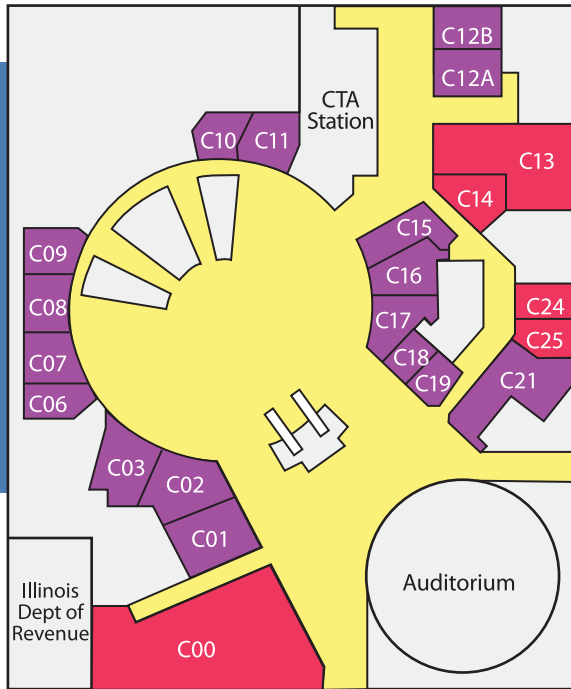

THE ATRIUM DIRECTORY

Concourse (Lower Level)

- C24 A & B Convenience Store
- C06 America's Dog
- C16 Arby's
- C23 Atrium Management Office
- C02 Burger King
- C10 Dunkin' Donuts
- C14 Illinois Vehicle Insurance
- C08 KFC
- C07 M Burger
- C18 Marcello's Market & Deli
- C15 New Orleans Kitchen
- C17 Panda Express
- C03 PINKYS
- C12A Pita Express
- C01 Sbarro Fresh Italian Cooking
- C00 Secretary of State Office
- C25 Shoe Hospital
- C21 SUBWAY
- C09 Taco Bell
- C11 Tokyo Lunch Boxes
- COMING SOON - JUST TURKEY

Ground Level

- 116 Amerinkas Native Arts
- 113 Currency Exchange
- 112 Dunkin' Donuts
- 117 Fashion Nails & Spa
- 108 GNC - General Nutrition
- 111 Illinois Lending Corporation
- 114 Lobby Newsstand
- 119 Momadou's Jewelry & Clothing
- 106 Sprint
- 120 PNC Bank
- 122 Ronny's Original Steakhouse
- 104 Rosin Eyecare
- 109 US Postal Service
- 101 Walgreens

Second Level

- 207/208 Credit Union 1
- 204/205 Lifesource Blood Services
- 209 Randolph Cleaners
- 206 Supercuts