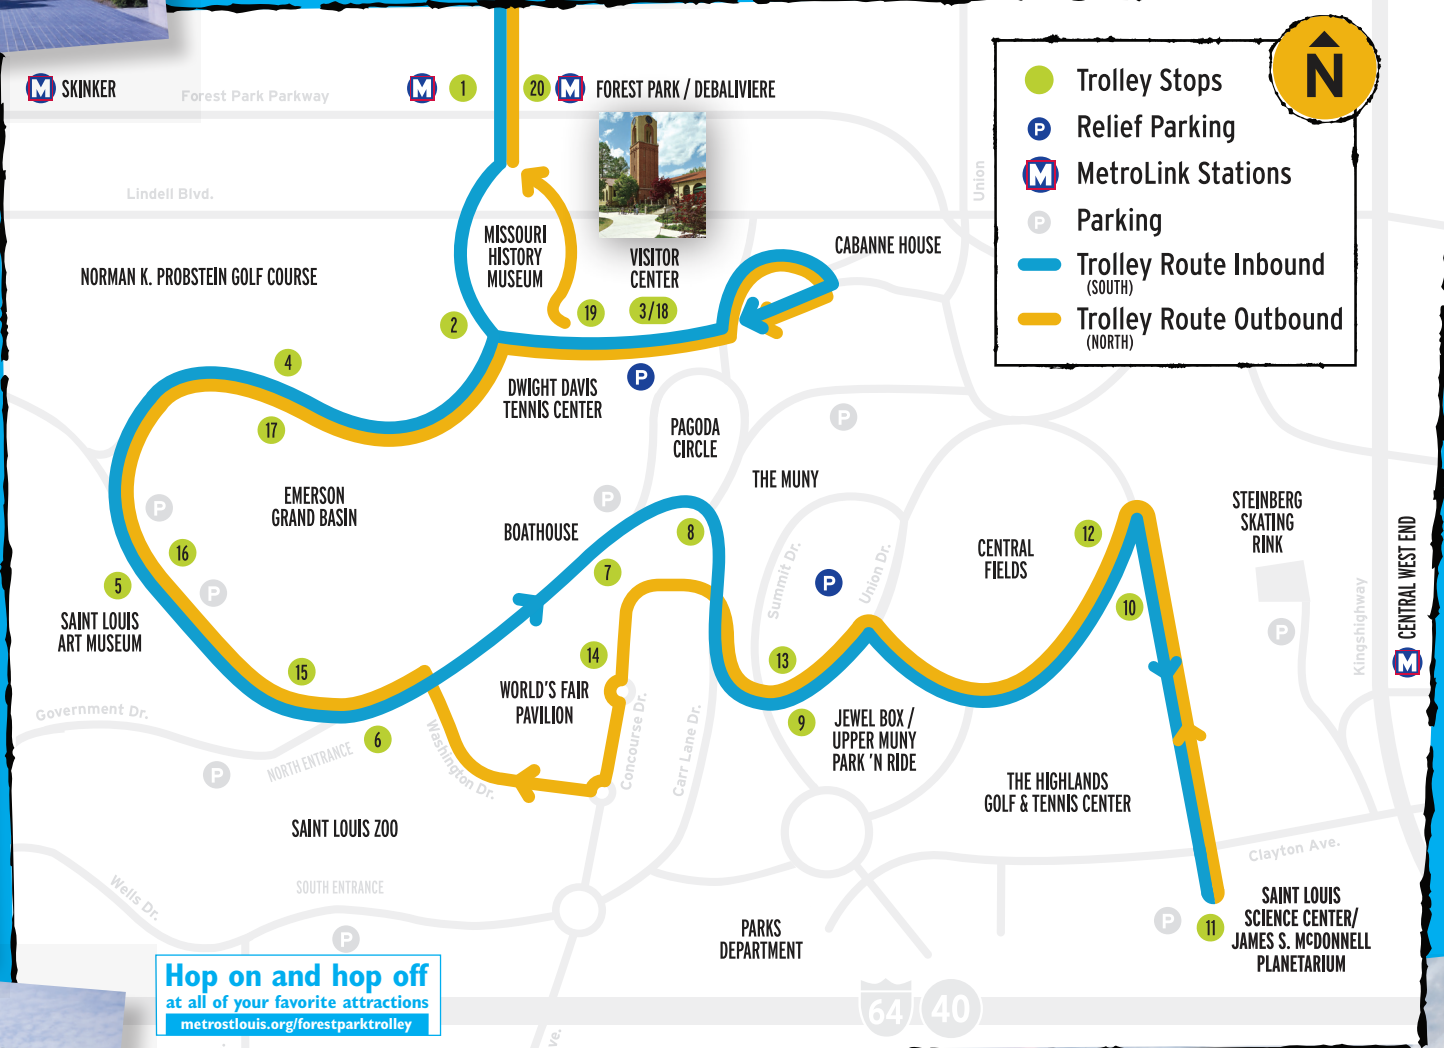

FOREST PARK TROLLEY

- ## TROLLEY STOPS
- 1/20 FOREST PARK / DEBALIVIERE METROLINK STATION
 - 2/19 MISSOURI HISTORY MUSEUM
 - 3/18 VISITOR CENTER
 - 4/17 EMERSON GRAND BASIN / NORMAN K. PROBSTEIN GOLF COURSE
 - 5/16 SAINT LOUIS ART MUSEUM
 - 6/15 SAINT LOUIS ZOO
 - 7 BOATHOUSE
 - 8 PAGODA CIRCLE / MUNY
 - 9/13 JEWEL BOX / UPPER MUNY PARK 'N RIDE
 - 10/12 STEINBERG RINK / CENTRAL FIELDS
 - 11 SAINT LOUIS SCIENCE CENTER / JAMES S. McDONNELL PLANETARIUM
 - 14 WORLD'S FAIR PAVILION
- Single Stop ● Duplicate Stop

Hop on and hop off
at all of your favorite attractions
metroslouis.org/forestparktrolley