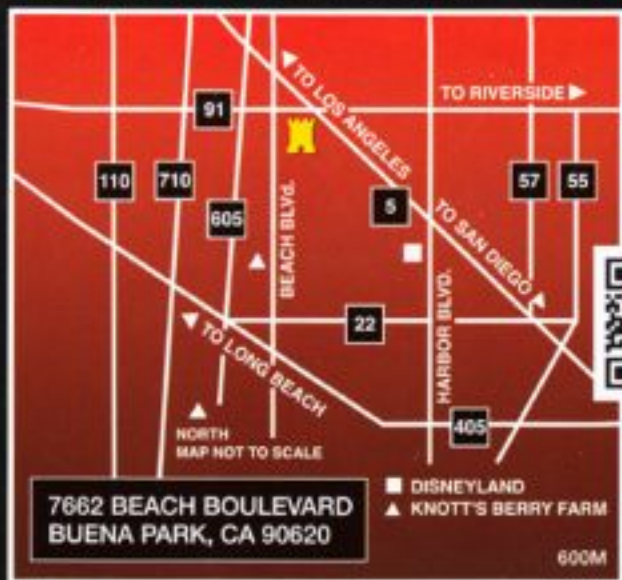

Medieval Times[®]

DINNER & TOURNAMENT

ADMISSION INCLUDES: DINNER, BEVERAGES & LIVE SHOW

ORLANDO, FLORIDA

BUENA PARK, CALIFORNIA

LYNDHURST, NEW JERSEY

SCHAUMBURG, ILLINOIS

DALLAS, TEXAS

TORONTO, CANADA

MYRTLE BEACH, SOUTH CAROLINA

BALTIMORE/WASHINGTON, D.C.

ATLANTA, GEORGIA

Like us on Facebook

Medieval Times®

DINNER & TOURNAMENT

1-888-WE-JOUST • MEDIEVALTIMES.COM