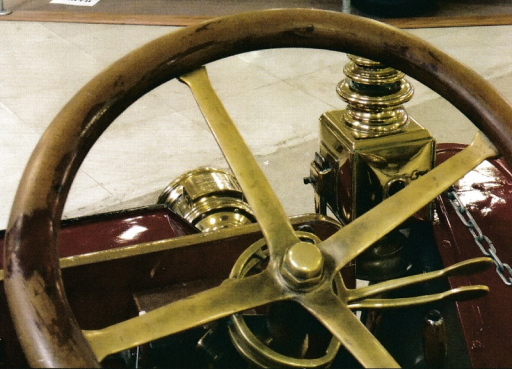

2 FOR 1 ADMISSION

SAN DIEGO
AUTOMOTIVE
MUSEUM

LOCATED IN HISTORIC
BALBOA PARK

Located in historic Balboa Park, the San Diego Automotive Museum houses one of the finest collections of automobiles on the West Coast. Additionally, specialty exhibits are designed and curated every four months. Visitors can explore our research library, museum store, and educational presentations for adults and children of all ages.