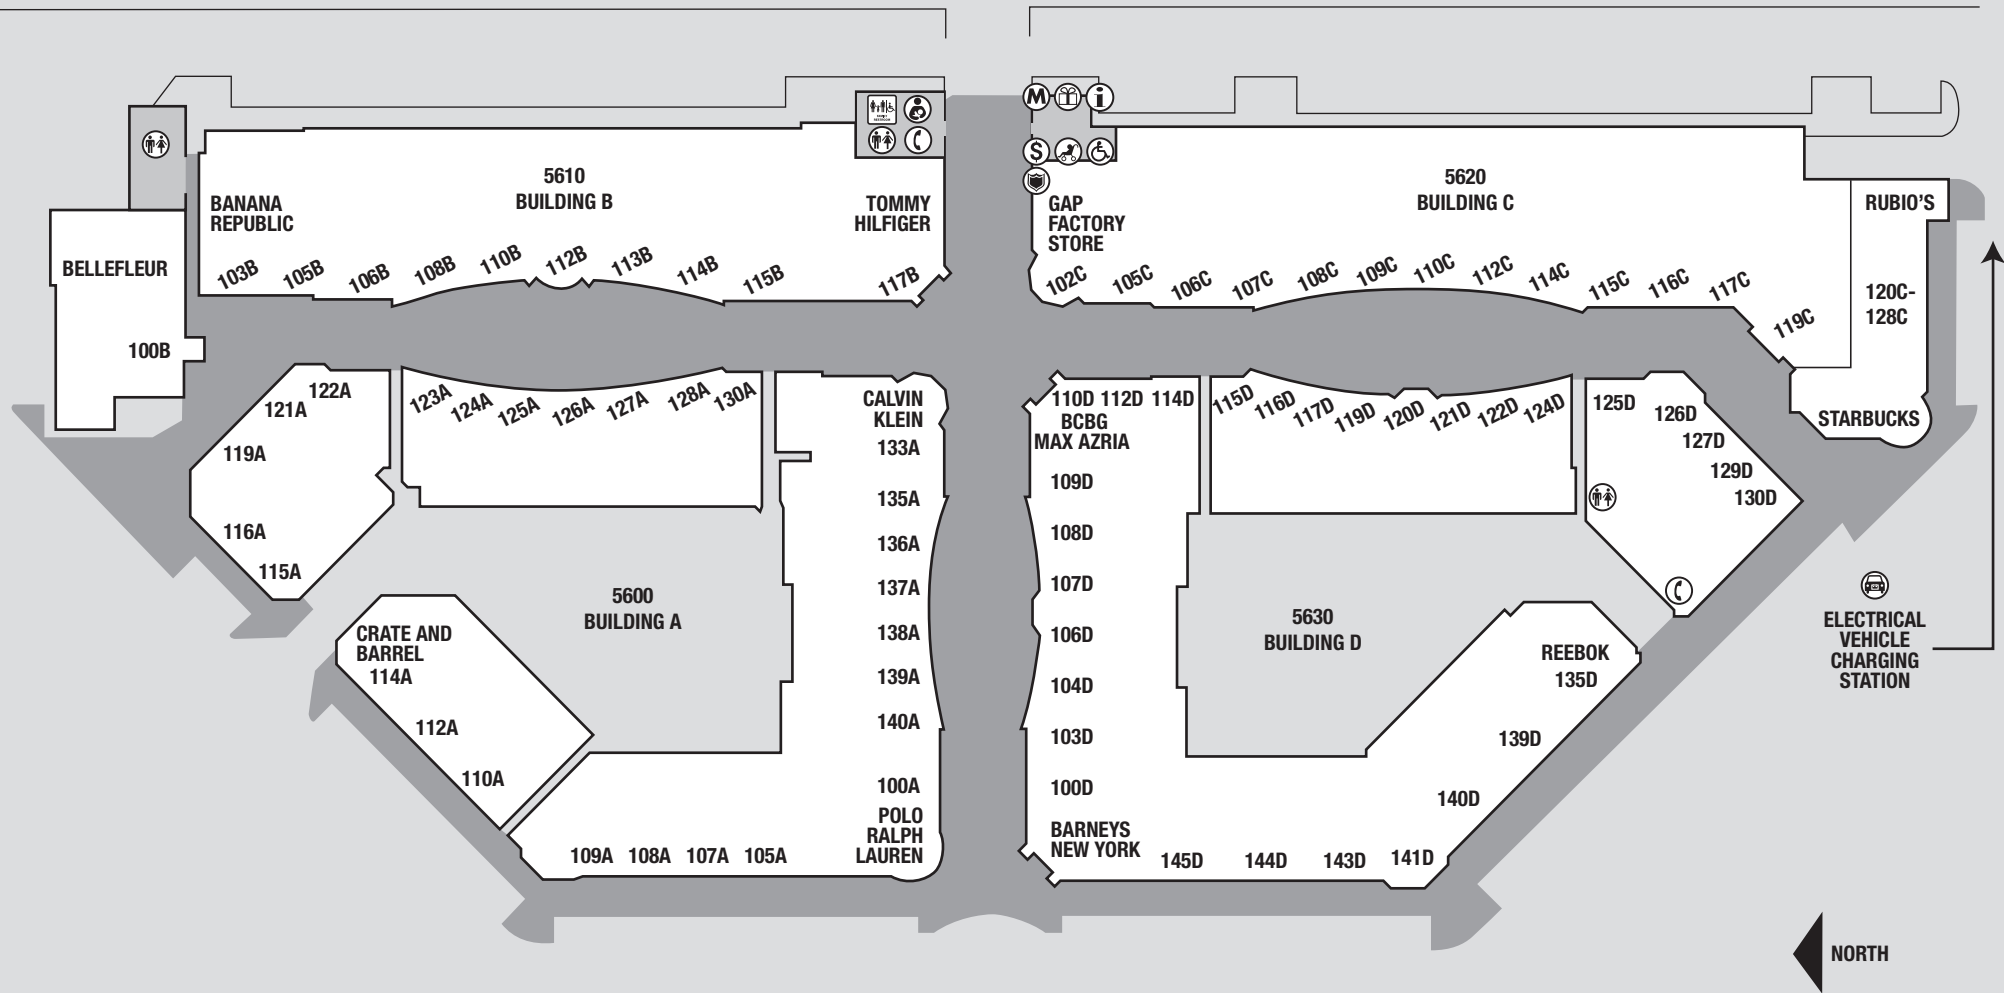

CARLSBAD PREMIUM OUTLETS®

Paseo del Norte

Designer Fashions & Sportswear

105A	Adidas	603-8934
112C	Ann Taylor Factory Store	804-9164
103B	Banana Republic Factory Store	804-0138
100D	Barneys New York Warehouse	929-9600
110D	BCBG Max Azria	929-2290
112B	Bebe	929-8625
110B	Brooks Brothers Factory Store	930-8066
133A	Calvin Klein	579-0304
116A	Chico's	710-2489
124A	DKNY	804-0101
128A	Elie Tahari	585-4565
102C	Gap Factory Store	431-2544
130A	Guess Factory Store	602-0803
114D	Izod	931-0585
119A	Jockey	268-0180
144D	Joe's Jeans	603-8520
108B	Jones New York	268-0632
113B	Juicy Couture	438-3292
106C	Lacoste	268-1100
114B	Lucky Brand	602-8224
126A	Michael Kors	438-9800
115D	Motherhood Maternity	804-0387
107D	Oakley Vault	804-1710
106B	PacSun	476-0500
115B	Papaya	431-5200
100A	Polo Ralph Lauren Factory Store	929-2898
110C	Puma	603-9601
119C	Sun Diego Boardshop	607-1220
110A	Theory	431-1570
117B	Tommy Hilfiger	431-8806
107C	True Religion Brand Jeans	602-1069
127D	Van Heusen	929-1920
117C	Wilson's Leather	431-0041
116C	Zumiez	579-0109

For Children

108C	BabyGap Outlet	918-1871
143D	Carter's	804-0254
109A	Gymboree Outlet	804-9265
107A	OshKosh B'gosh	804-1637

Shoes

104D	Clarks Bostonian	603-8252
136A	Cole Haan	804-0290
114C	Converse	929-0935
116D	Crocs	603-8545
124D	Ecco	438-3226
115C	G.H. Bass & Co.	476-9829
127A	Johnston & Murphy	602-5065
109C	Merrell	804-0701
122D	Nine West Outlet	930-8955
135D	Reebok	804-0200
135D	Rockport	804-0154
105B	Skechers	918-0040
120D	Stride Rite Keds Sperry	476-9061
117D	Vans	804-0190

Accessories & Jewelry

106D	Coach	476-0565
139A	Coach Mens	931-1909
138A	Dooney & Bourke	476-1049
112A	Fossil	602-9281
108D	Kate Spade New York	476-2787
123A	Kay Jewelers Outlet	438-1090
108A	Kipling	603-8748
112D	Lids	438-1526
105C	Pauling Blue Fire Diamonds	804-9899
135A	Solstice Sunglass Outlet	444-4285
103D	Sunglass Hut	476-9019
125D	Sunglass Hut	804-9122
137A	Swarovski	438-8422
126D	Time Factory Watch Outlet	930-0600
119D	Watch Station International	268-0725
121A	Zales Outlet	603-1240

Gifts & Specialty Items

121D	BareMinerals	476-3649
140D	Bose	438-4820
109D	The Company Outlet - Lancôme	476-0726
140A	The Cosmetics Company Store: MAC Clinique · Bobbi Brown · Estée Lauder	804-9194
122A	Designer Fragrances	930-9653
129D	Godiva Chocolatier	431-8336
145D	Samsonite	804-0053
139D	Vitamin World	804-9109

Housewares & Home Furnishings

114A	Crate and Barrel	692-2100
125A	Le Creuset	931-6868

Food & Drink

100B	Bellefleur Restaurant	603-1919
126C	Blaze Pizza	804-9027
123C	CB's Cupcakes	431-1003
120C	Haagen Dazs	804-0469
141D	Panda Express	603-8830
128C	Rubio's Fresh Mexican Grill	804-9404
130D	Ruby's Diner	931-7829
115A	San Sai Japanese Grill	431-9088
124C	Starbucks Coffee	804-9355
127C	Subway	431-0120
122C	Wetzel's Pretzels	431-1338

Information & Services

Management Office, Suite 100C	
Information Center	ATM
Gift Cards	Telephones
Stroller Rentals	Restrooms
Wheelchairs Available	Nursing Lounge
Family Restroom	Security
Electrical Vehicle Charging Station	

Store listings subject to change.

* Use area code (760) for all phone numbers listed.

Hours

Mon-Sat: 10am-9pm Sun: 10am-7pm

Call for seasonal and special holiday hours: (760) 804-9000

PREMIUMOUTLETS.COM
SIMON™