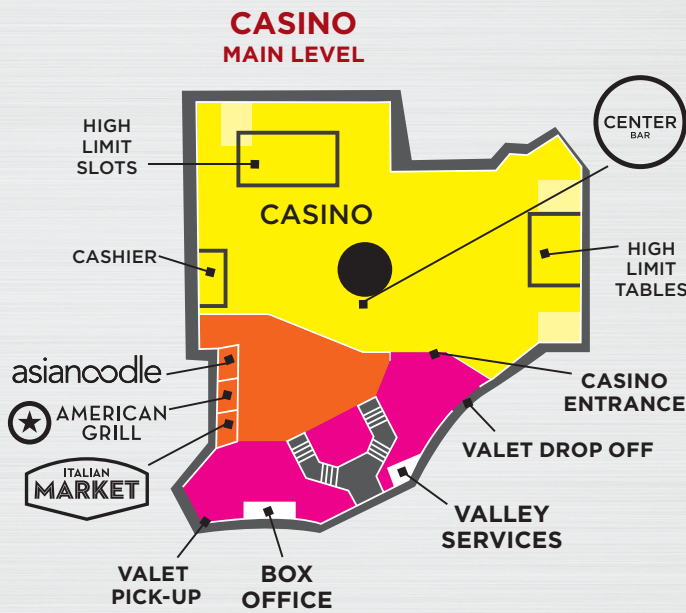

PROPERTY MAP

KEY

- Fine Dining
- Casual Dining/Food Court
- Bar/Lounge
- Ballrooms
- Meeting Rooms
- Casino Floor
- Walkway

Smoking permitted in designated areas only.

VALLEY FORGE CASINO
RESORT