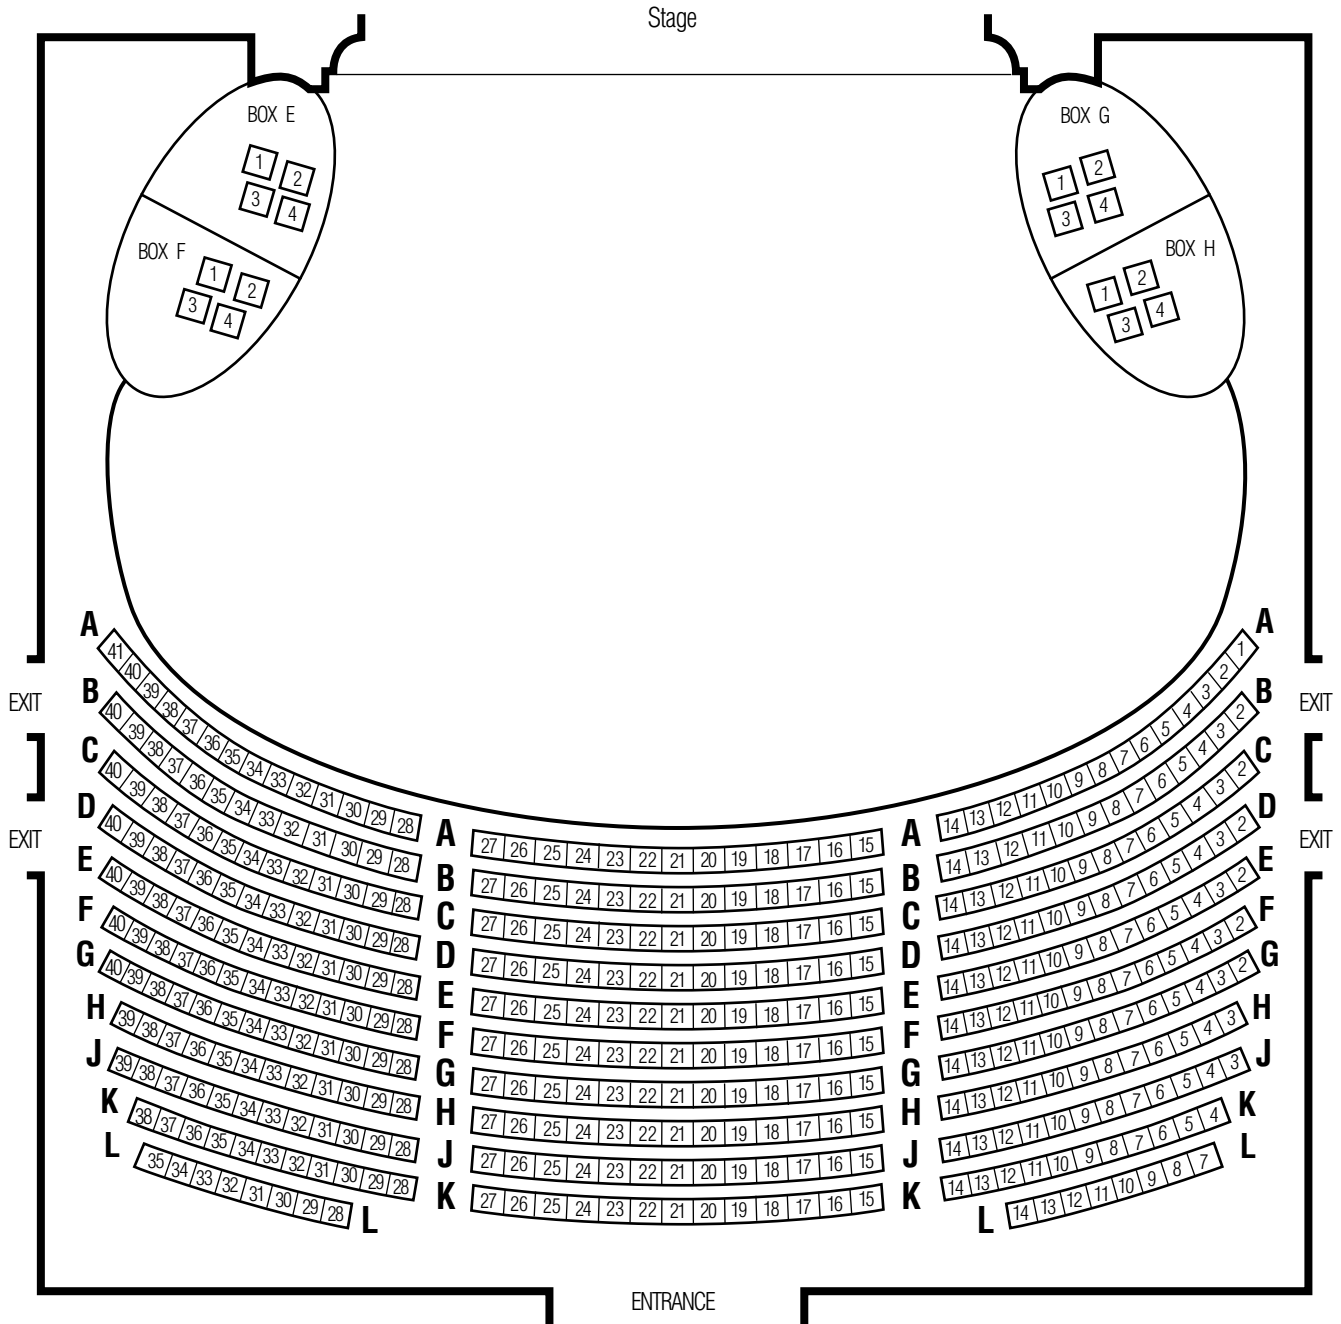

Royal Alexandra Orchestra

seating map

Regular Seating: 673
 Box Seating: 16
 Wheelchair seating: 0

Royal Alexandra Balcony seating map

Regular Seating: 400
 Box Seating: 16
 Wheelchair seating: 0

Royal Alexandra Upper Balcony seating map

Regular Seating: 380
 Box Seating: 0
 Wheelchair seating: 0