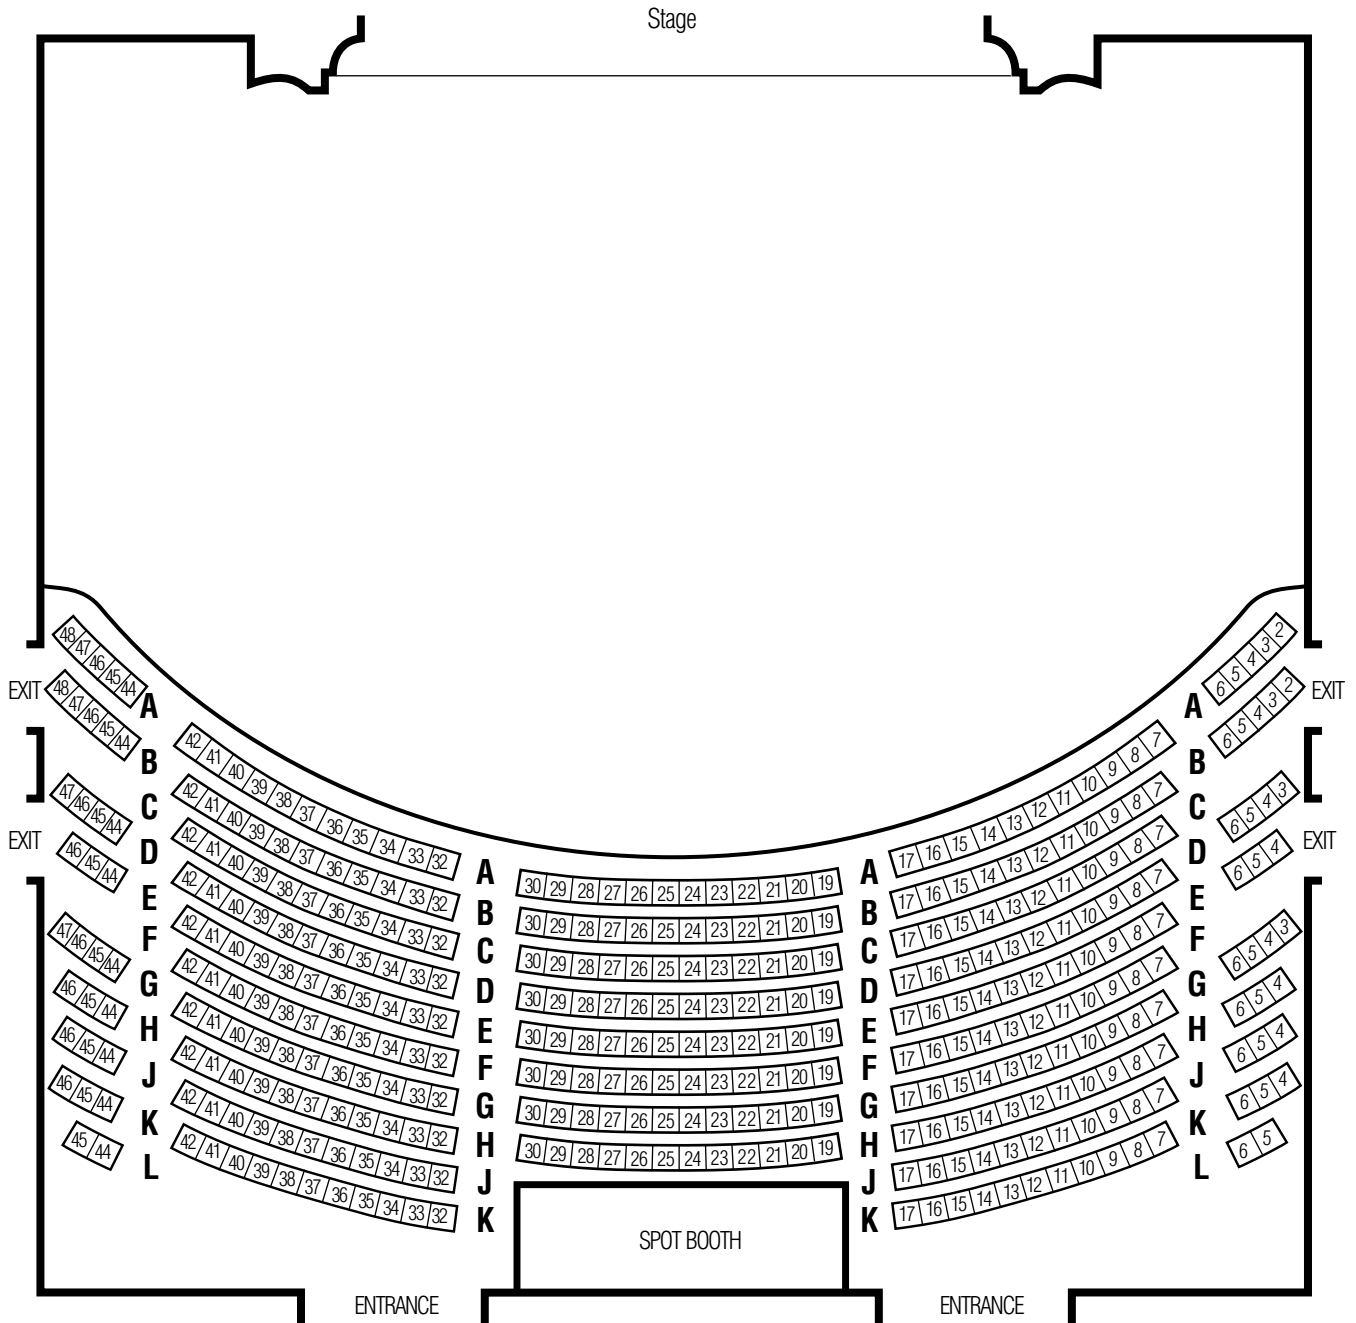

Royal Alexandra Orchestra

seating map

Regular Seating: 673
 Box Seating: 16
 Wheelchair seating: 0

Royal Alexandra Balcony seating map

Regular Seating: 400
 Box Seating: 16
 Wheelchair seating: 0

Royal Alexandra Upper Balcony seating map

Regular Seating: 380
 Box Seating: 0
 Wheelchair seating: 0