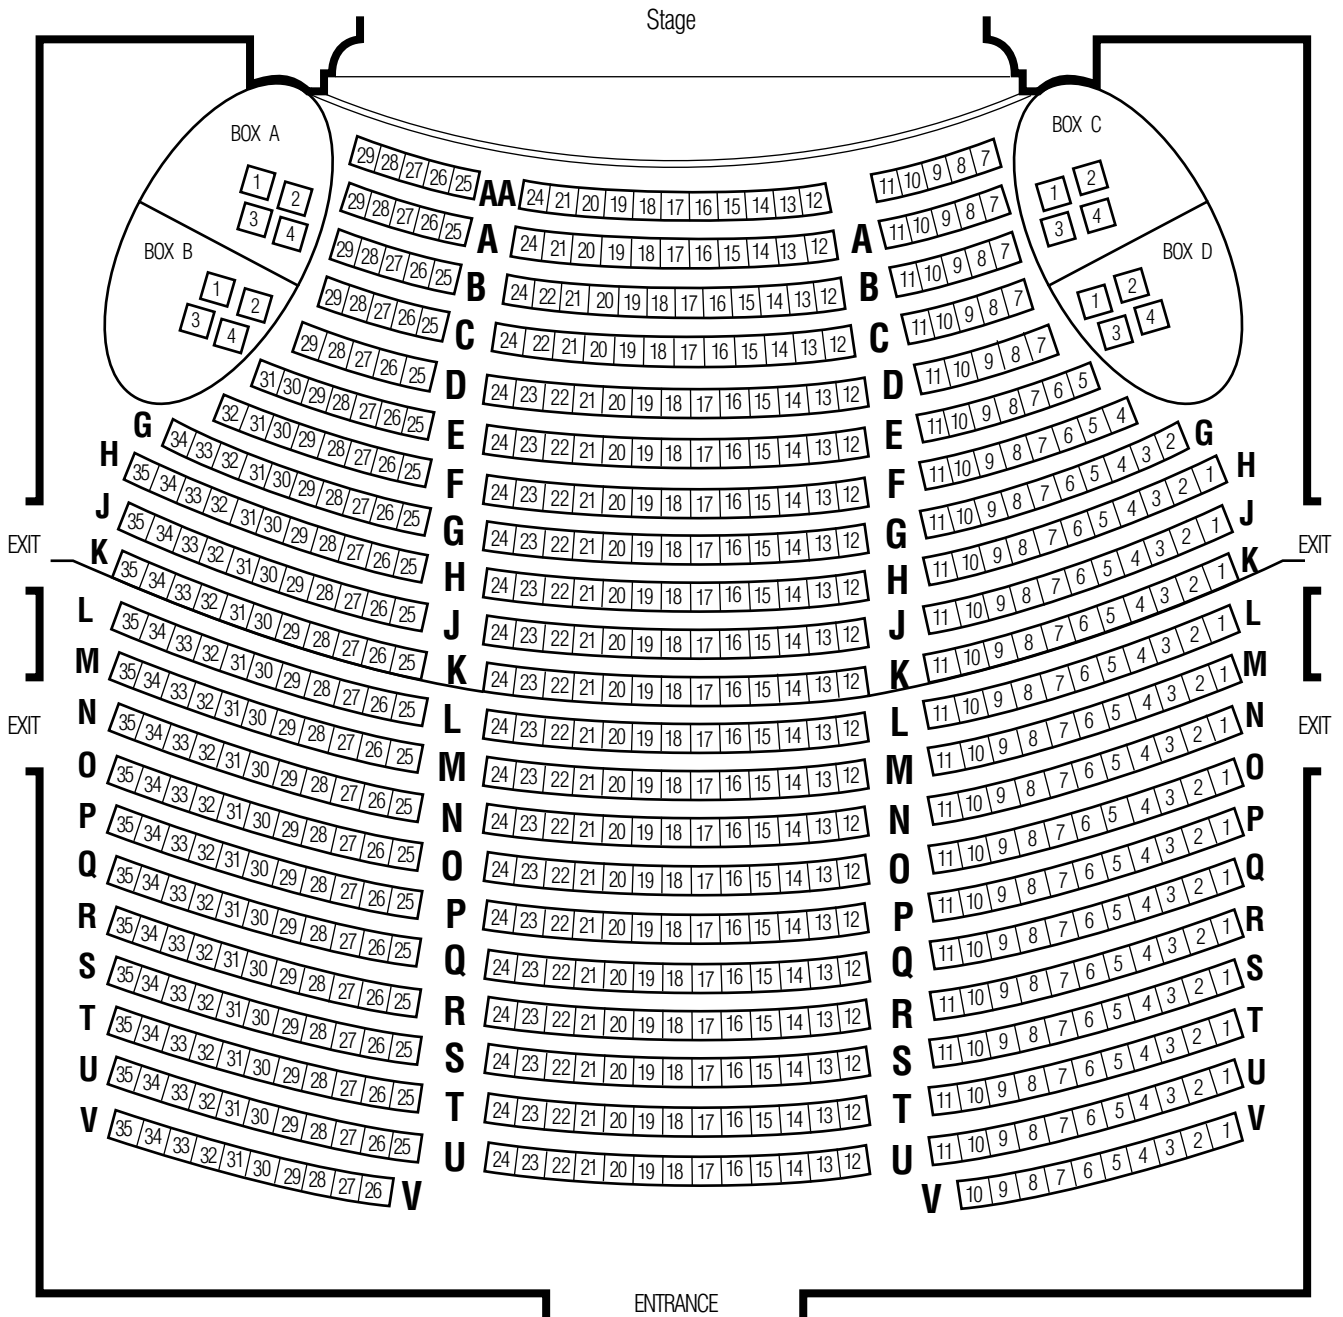

Royal Alexandra Orchestra

seating map

Regular Seating: 673
 Box Seating: 16
 Wheelchair seating: 0

Royal Alexandra Balcony seating map

Regular Seating: 400
 Box Seating: 16
 Wheelchair seating: 0

Royal Alexandra Upper Balcony seating map

Regular Seating: 380
 Box Seating: 0
 Wheelchair seating: 0