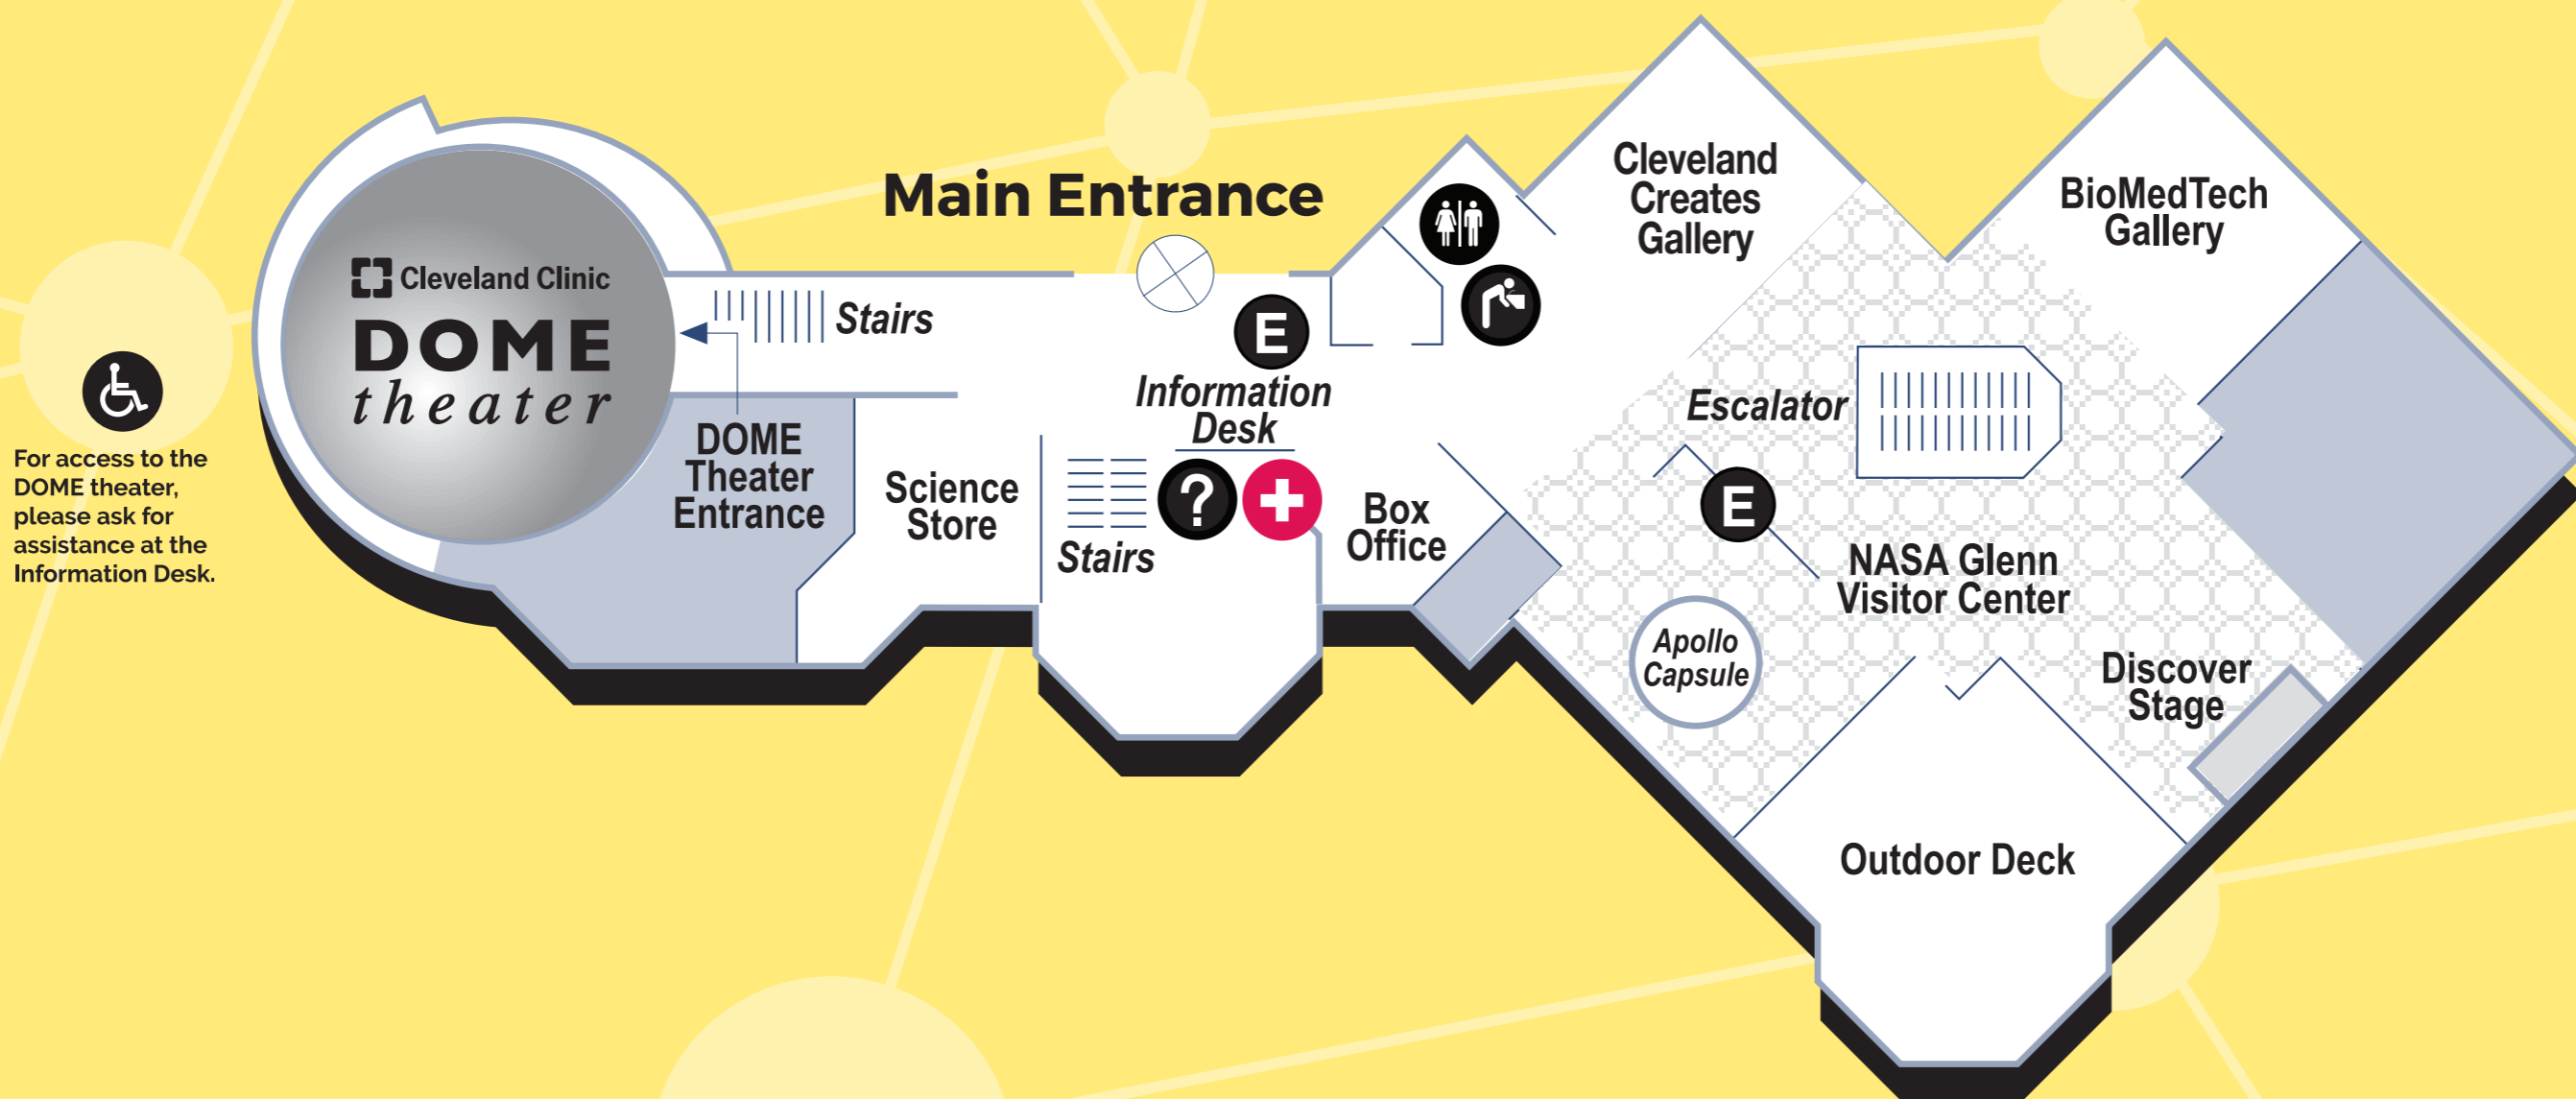

LEVEL 2 (UPPER LEVEL)

LEVEL 1 (STREET LEVEL)

PROMENADE (LOWER LEVEL)

LEGEND

- Food
- Information
- Water fountain
- Brown bag lunch area
- Lockers
- Elevator
- First Aid
- Restroom with baby changing station
- Family Restroom with baby changing station
- Special exhibitions gallery

**LEVEL 2
(UPPER LEVEL)**

**LEVEL 1
(STREET LEVEL)**

**PROMENADE
(LOWER LEVEL)**

LEGEND

-  Food
-  Information
-  Water fountain
-  Brown bag lunch area
-  Lockers
-  Elevator
-  First Aid
-  Restroom with baby changing station
-  Family Restroom with baby changing station
-  Special exhibitions gallery