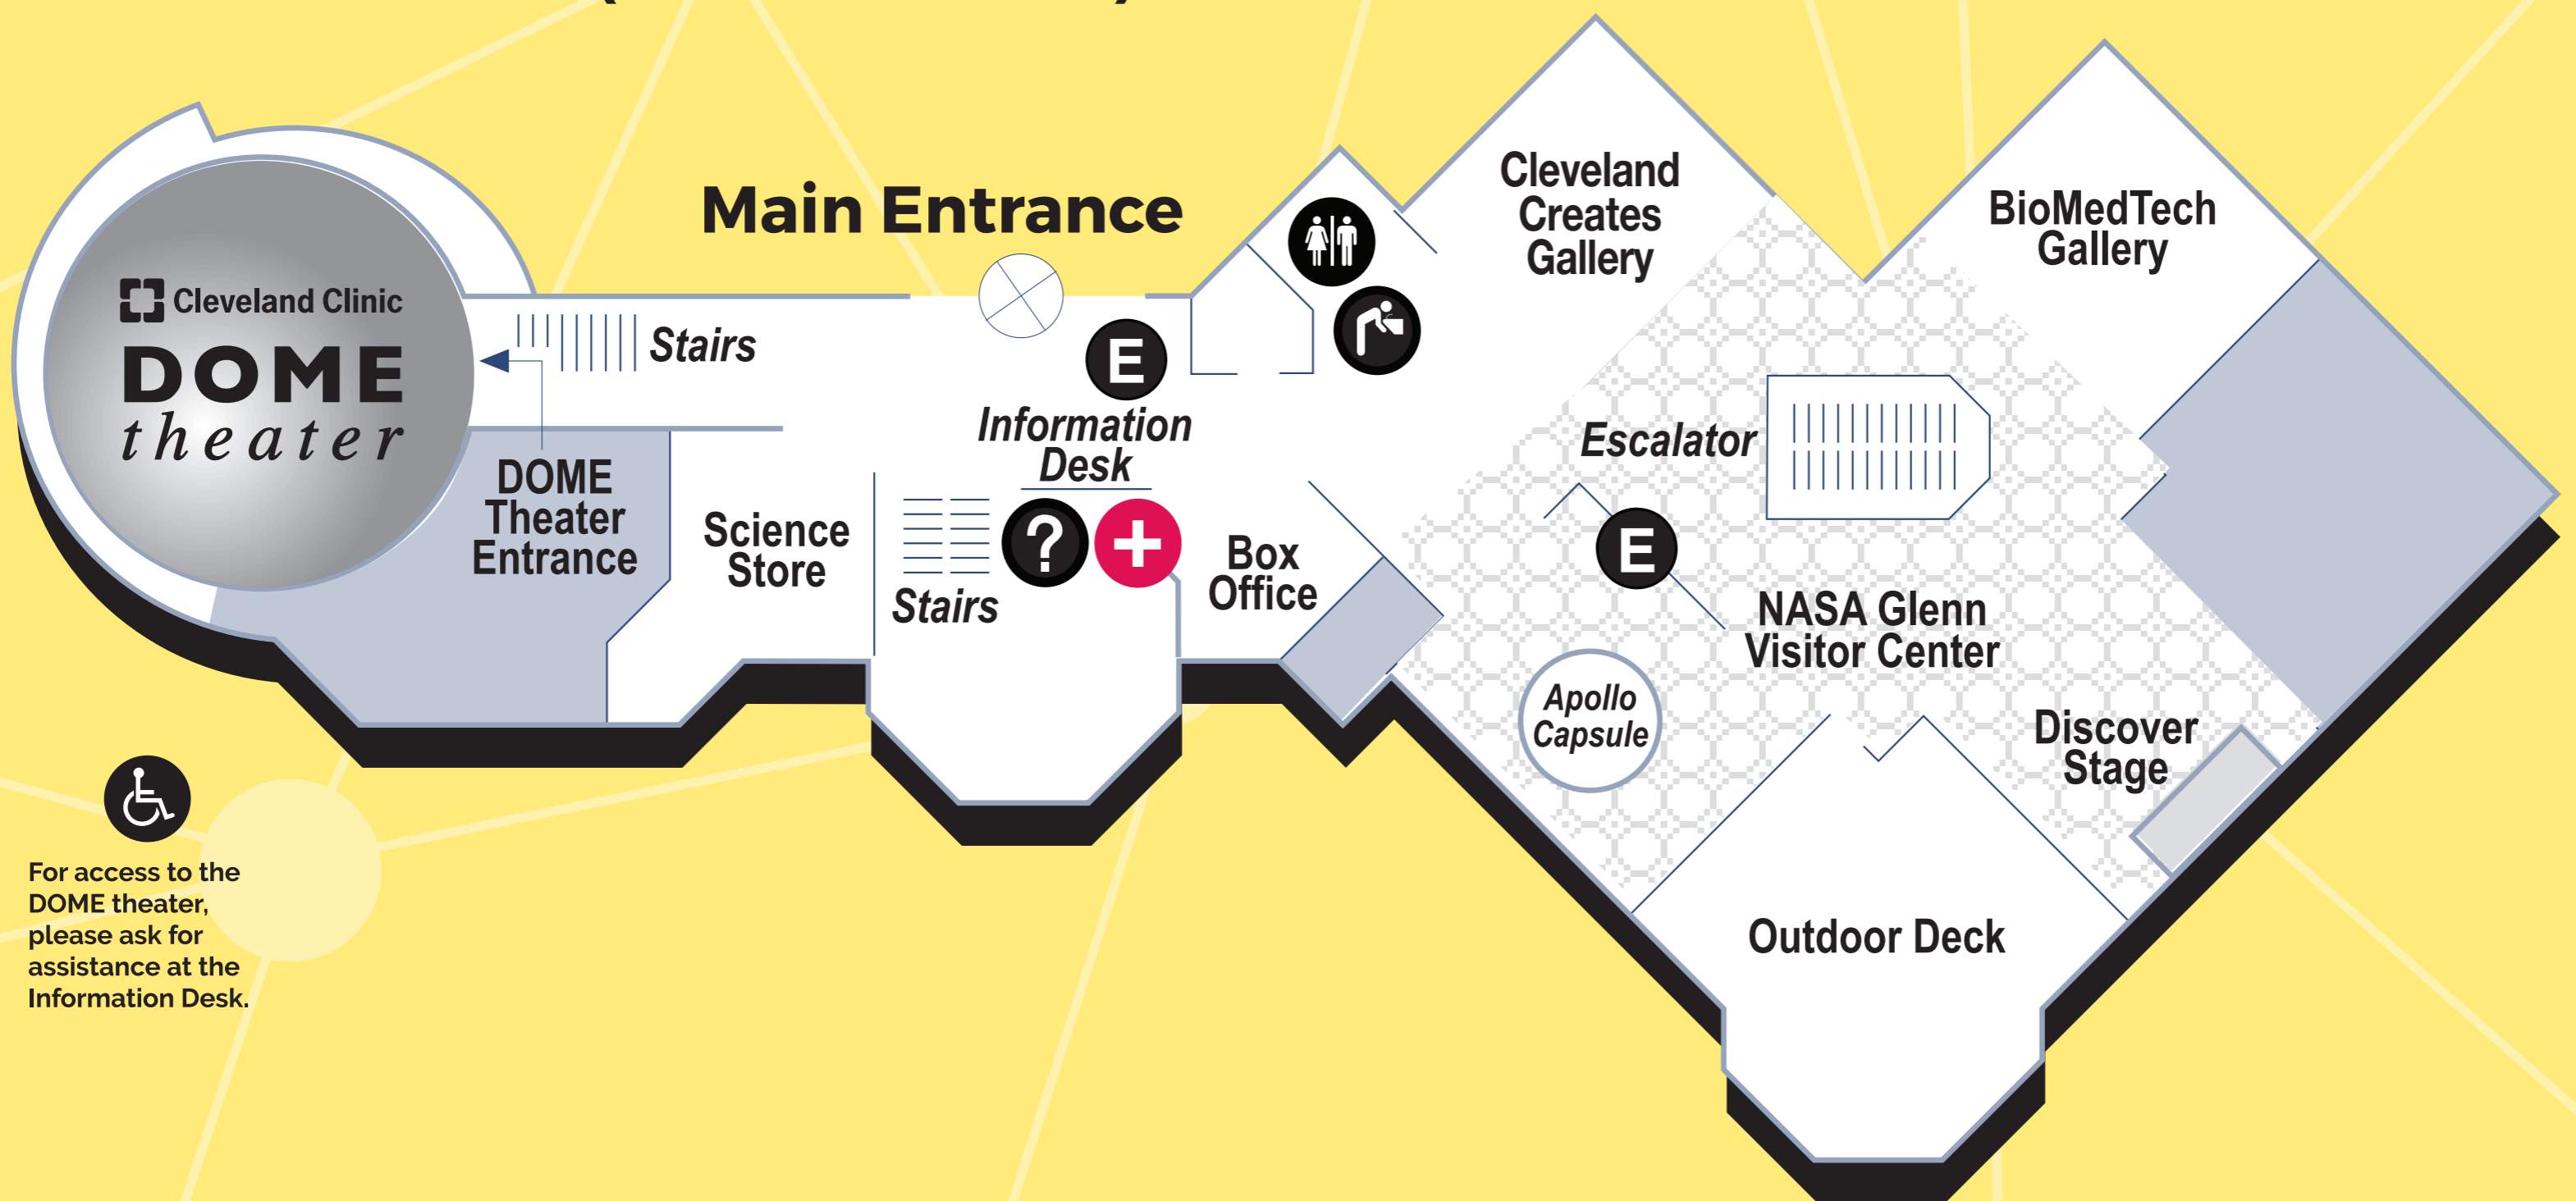

LEVEL 2 (UPPER LEVEL)

LEVEL 1 (STREET LEVEL)

PROMENADE (LOWER LEVEL)

LEGEND

- Food
- Information
- Water fountain
- Brown bag lunch area
- Lockers
- Elevator
- First Aid
- Restroom with baby changing station
- Family Restroom with baby changing station
- Special exhibitions gallery

**LEVEL 2
(UPPER LEVEL)**

**LEVEL 1
(STREET LEVEL)**

**PROMENADE
(LOWER LEVEL)**

LEGEND

-  Food
-  Information
-  Water fountain
-  Brown bag lunch area
-  Lockers
-  Elevator
-  First Aid
-  Restroom with baby changing station
-  Family Restroom with baby changing station
-  Special exhibitions gallery