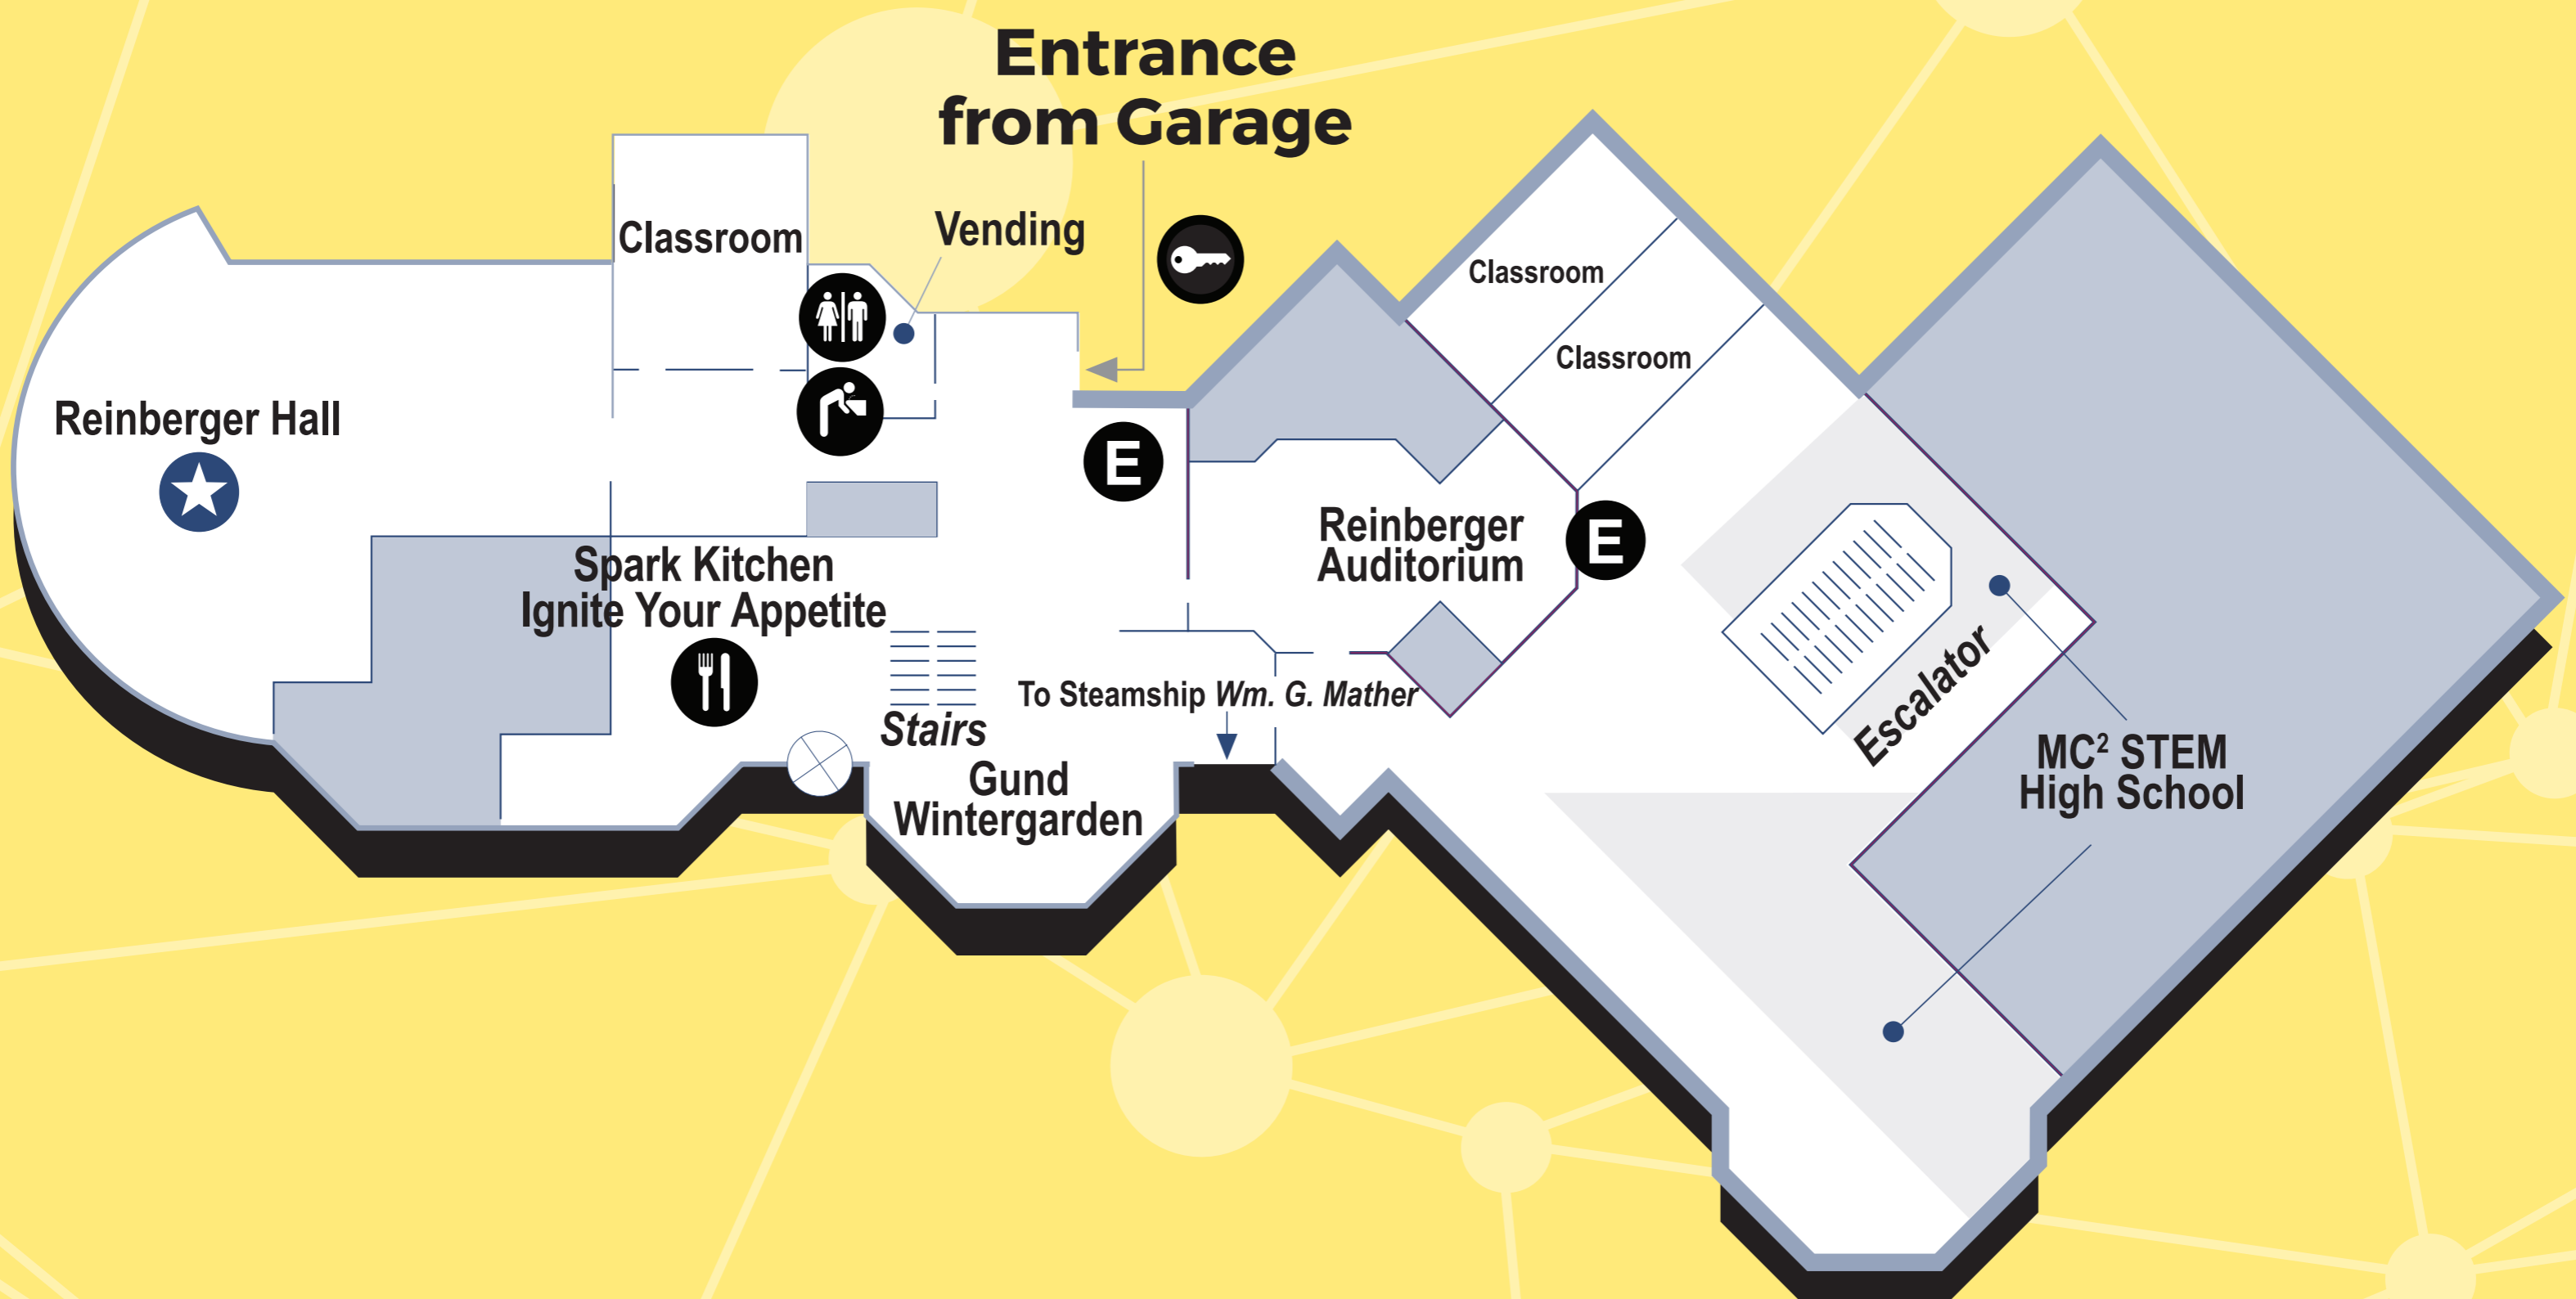

LEVEL 2 (UPPER LEVEL)

LEVEL 1 (STREET LEVEL)

PROMENADE (LOWER LEVEL)

LEGEND

- Food
- Information
- Water fountain
- Brown bag lunch area
- Lockers
- Elevator
- First Aid
- Restroom with baby changing station
- Family Restroom with baby changing station
- Special exhibitions gallery

**LEVEL 2
(UPPER LEVEL)**

**LEVEL 1
(STREET LEVEL)**

**PROMENADE
(LOWER LEVEL)**

LEGEND

-  Food
-  Information
-  Water fountain
-  Brown bag lunch area
-  Lockers
-  Elevator
-  First Aid
-  Restroom with baby changing station
-  Family Restroom with baby changing station
-  Special exhibitions gallery