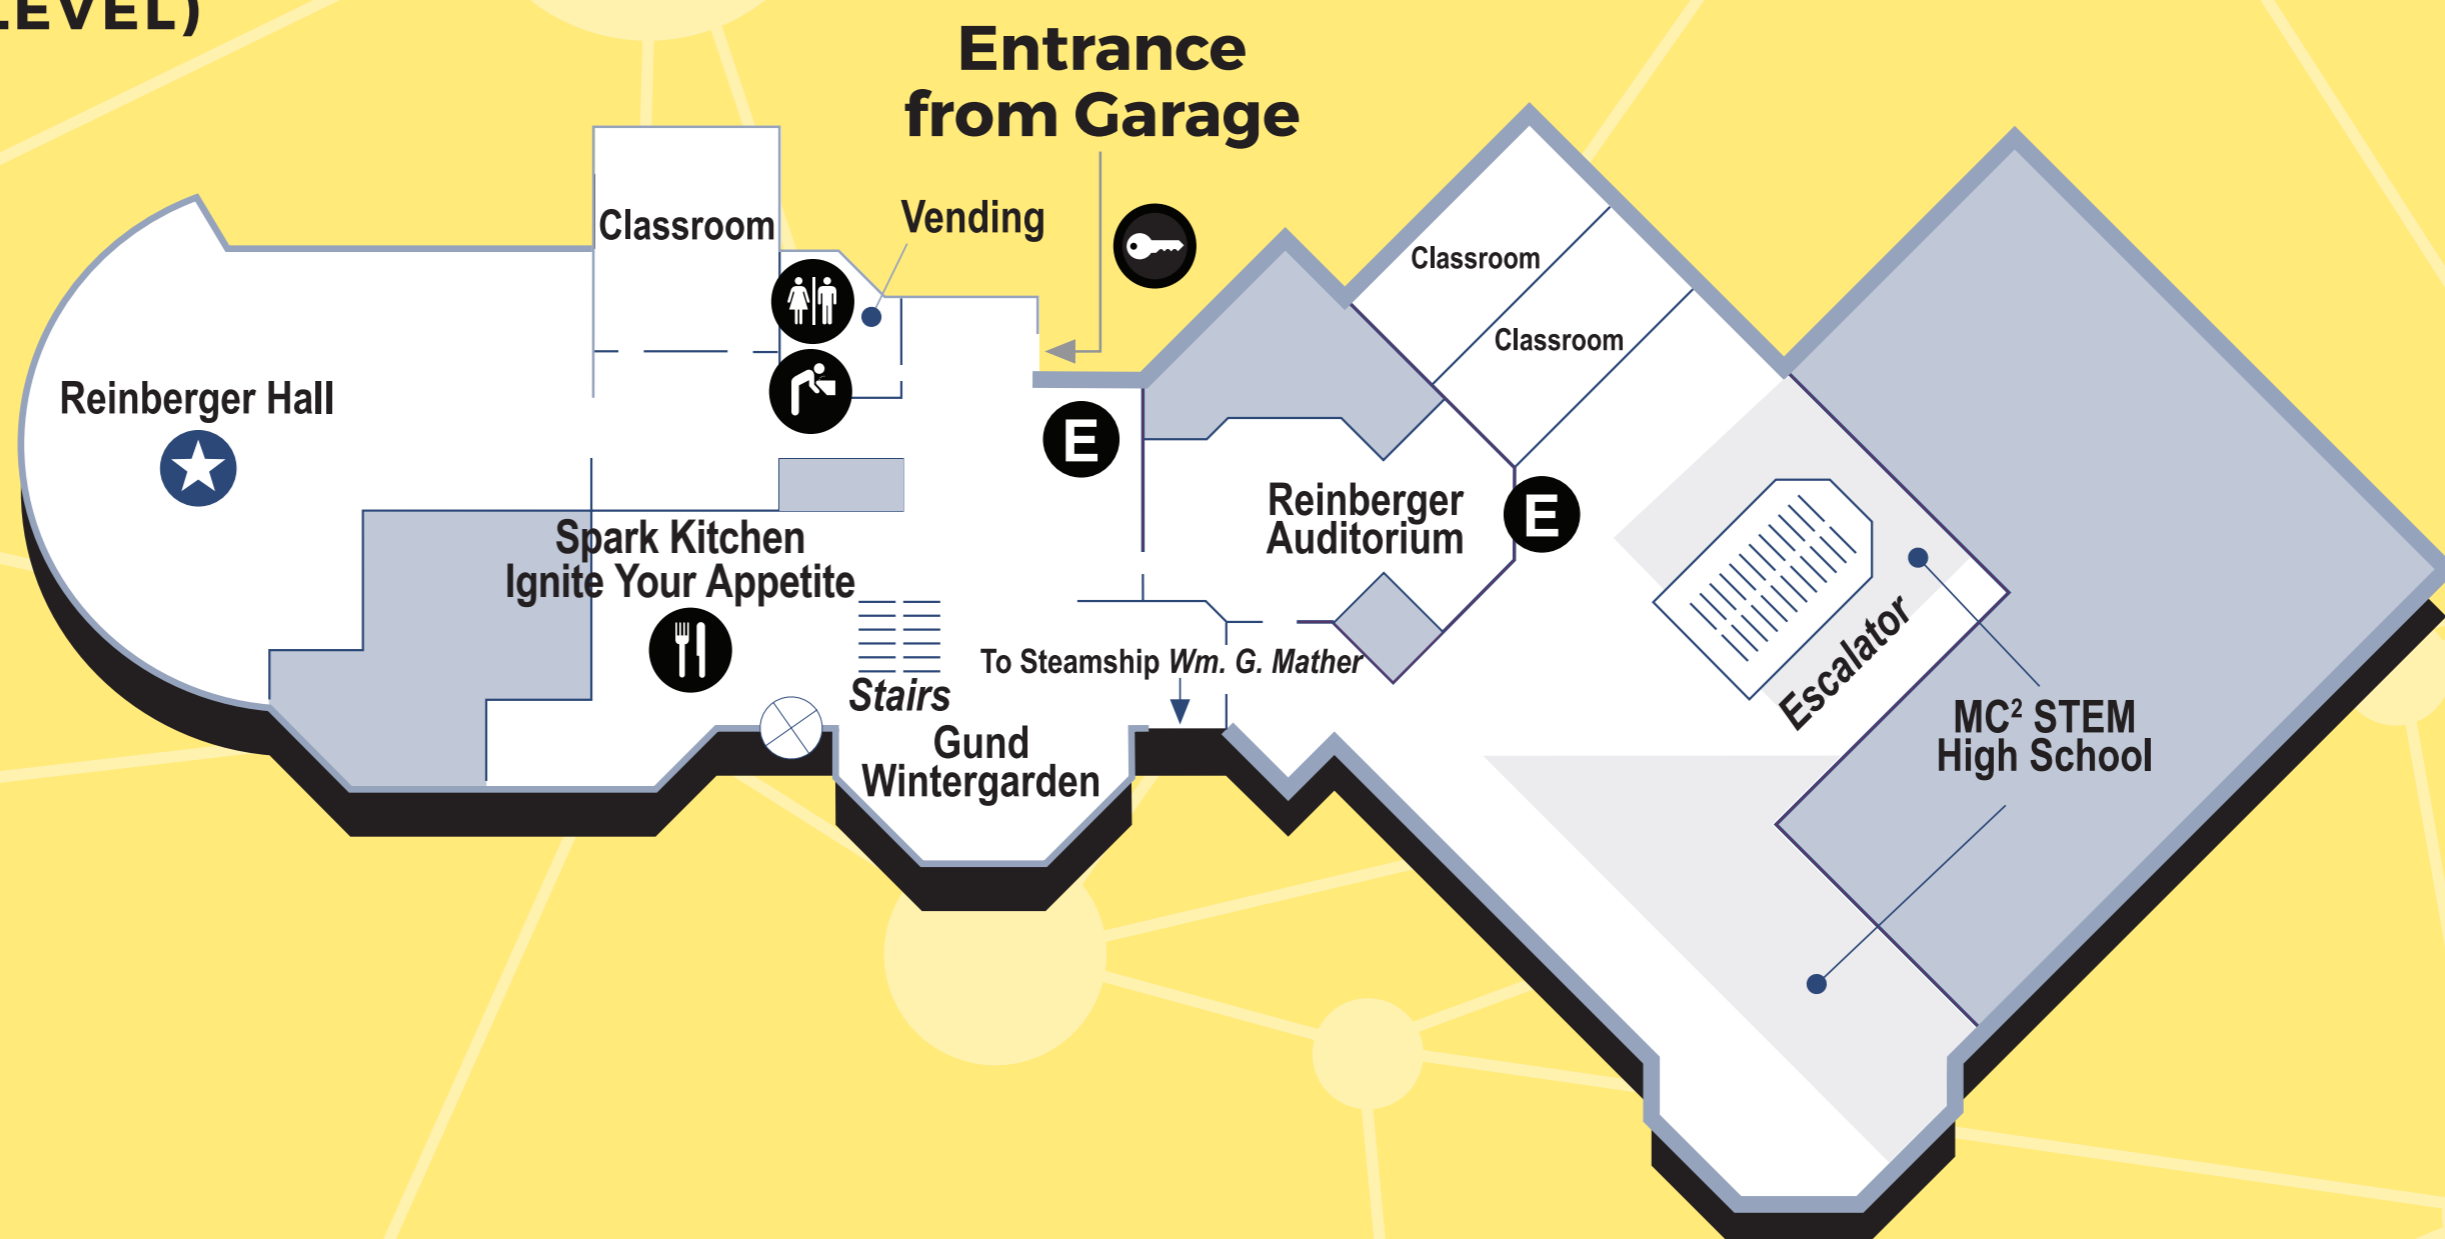

LEVEL 2 (UPPER LEVEL)

LEVEL 1 (STREET LEVEL)

PROMENADE (LOWER LEVEL)

LEGEND

- Food
- Information
- Water fountain
- Brown bag lunch area
- Lockers
- Elevator
- First Aid
- Restroom with baby changing station
- Family Restroom with baby changing station
- Special exhibitions gallery

**LEVEL 2
(UPPER LEVEL)**

**LEVEL 1
(STREET LEVEL)**

**PROMENADE
(LOWER LEVEL)**

LEGEND

-  Food
-  Information
-  Water fountain
-  Brown bag lunch area
-  Lockers
-  Elevator
-  First Aid
-  Restroom with baby changing station
-  Family Restroom with baby changing station
-  Special exhibitions gallery