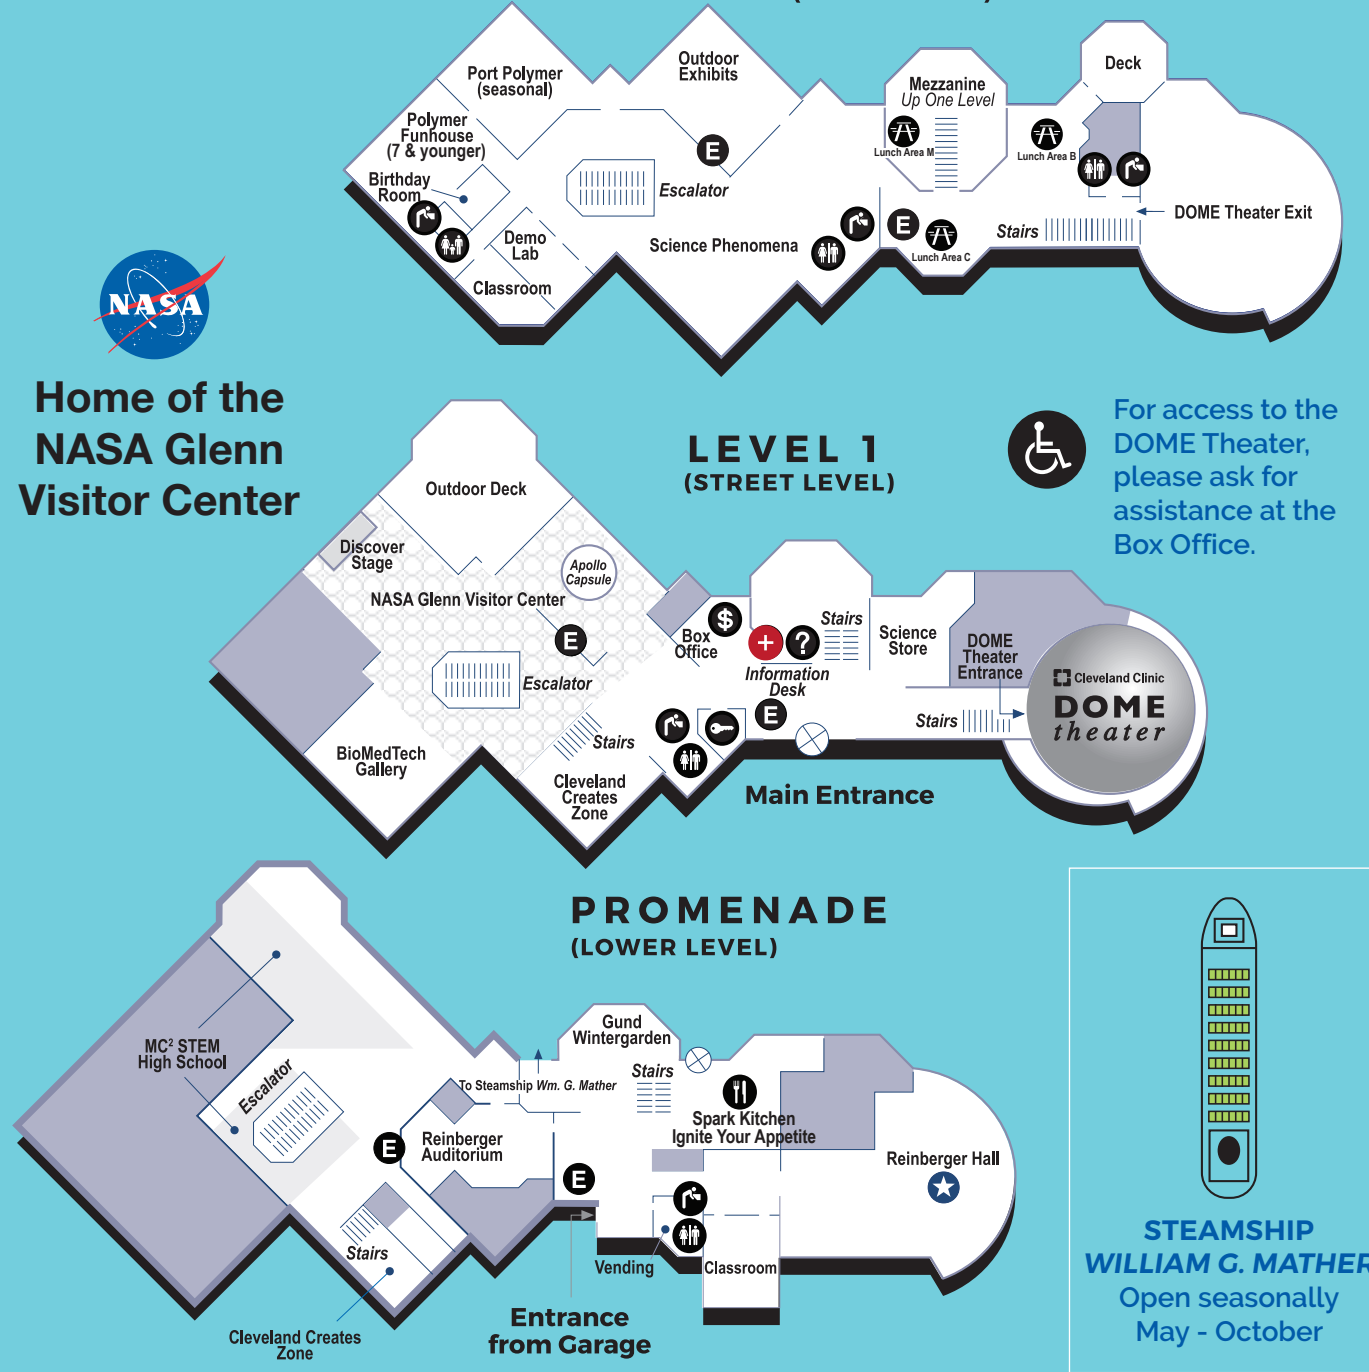

### LEVEL 1 (STREET LEVEL):

- NASA Glenn Visitor Center
  - Discover Stage
  - Apollo Capsule
- NASA Glenn Visitor Center App  
Experience a Mission to STEM today! Download it for free or borrow an iPad from the Box Office.
- BioMedTech Gallery
- Cleveland Creates Zone
- DOME Theater Entrance
- Science Store

### LEVEL 2 (UPPER LEVEL):

- Science Phenomena
  - Bridge of Fire
  - Physics Playground
- Polymer Funhouse (age 7 and younger)
  - Ball pond
- Demo Labs *(check daily schedule)*
- Port Polymer *(summer months)* (age 7 and younger)

Upgrade to see the **Steamship William G. Mather** *(open seasonally)* or a movie in the **DOME Theater**.

## Home of the NASA Glenn Visitor Center

For access to the DOME Theater, please ask for assistance at the Box Office.

**STEAMSHIP WILLIAM G. MATHER**  
Open seasonally  
May - October

- ATM
- Food
- Information
- Water fountain
- Family Restroom with baby changing station
- Lockers
- Elevator
- First Aid
- Restroom with baby changing station
- Lunch areas