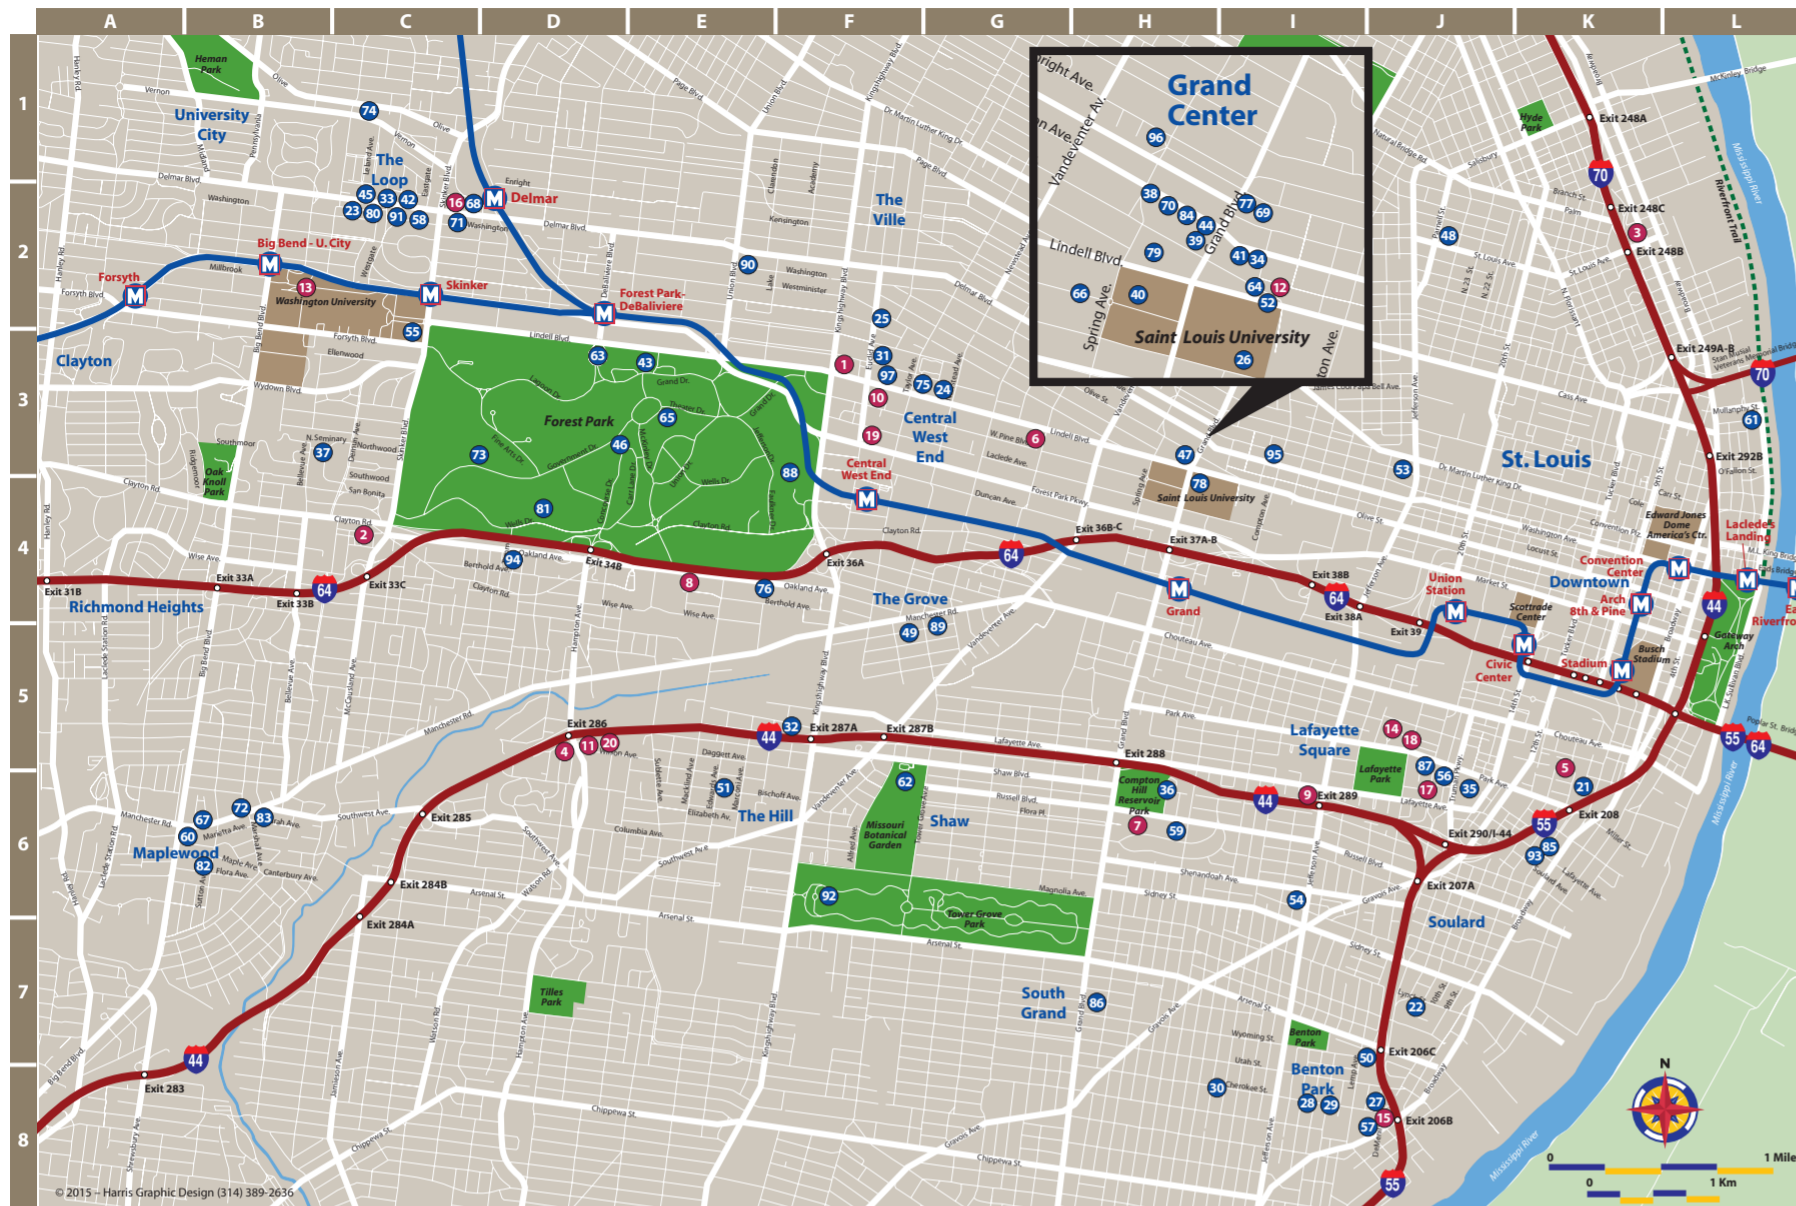

Central Corridor