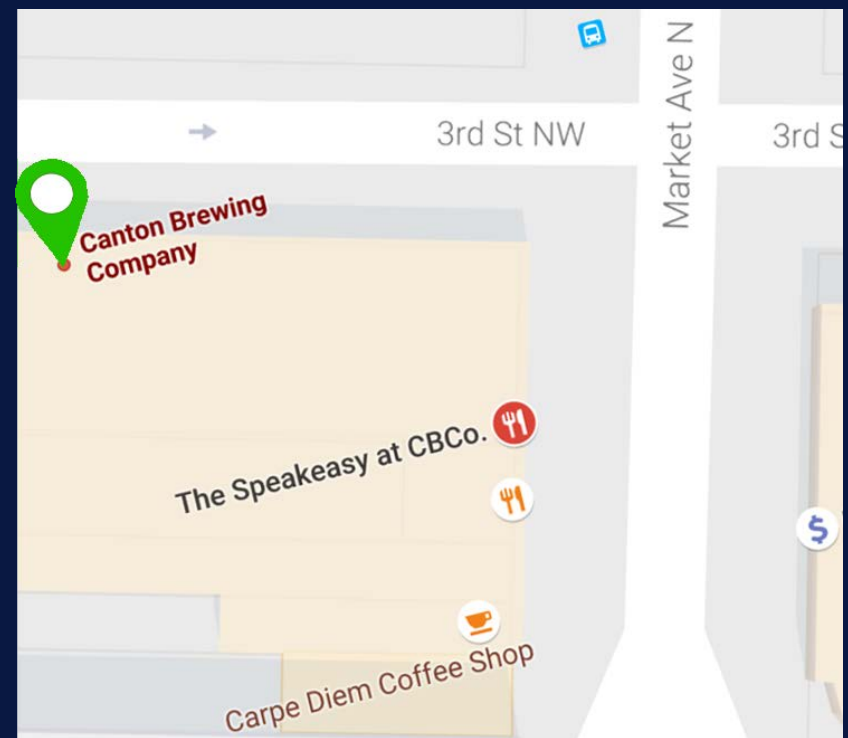

ENTRANCES & HOURS

The Restaurant

HOURS

Sunday: Closed
Monday: Closed
Tuesday: 11 am - 9 pm
Wednesday: 11 am - 9 pm
Thursday: 11 am - 9 pm
Friday: 11 am - 10 pm
Saturday: 11 am - 10 pm

The Speakeasy

HOURS

Sunday: Closed
Monday: Closed
Tuesday: 4pm - 10 pm
Wednesday: 4pm - 10 pm
Thursday: 4 pm - 11 pm
Friday: 4 pm - 12 am
Saturday: 11 am - 12 am