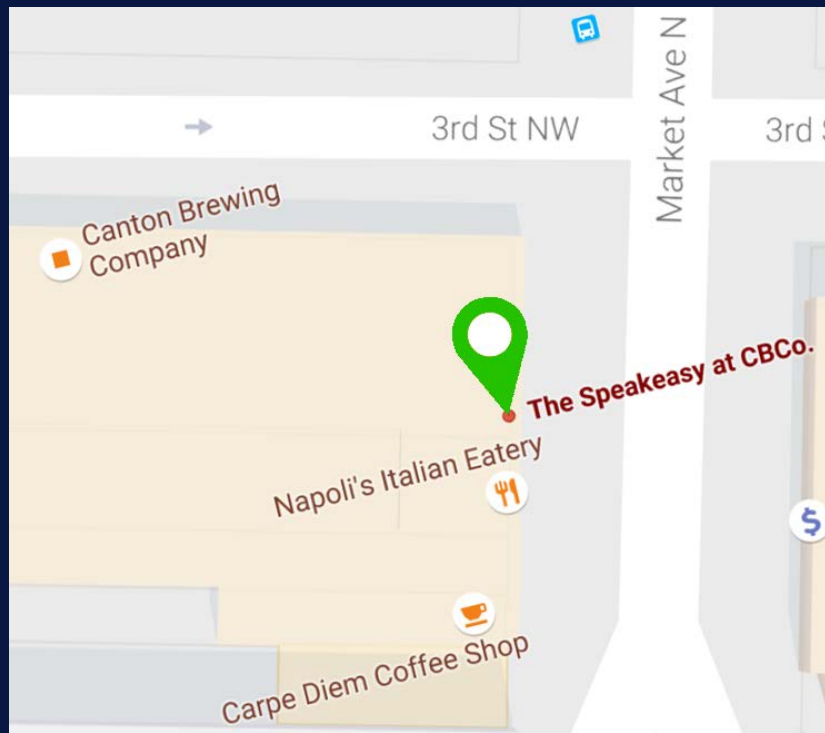

ENTRANCES & HOURS

The Restaurant

HOURS

Sunday: Closed
Monday: Closed
Tuesday: 11 am - 9 pm
Wednesday: 11 am - 9 pm
Thursday: 11 am - 9 pm
Friday: 11 am - 10 pm
Saturday: 11 am - 10 pm

The Speakeasy

HOURS

Sunday: Closed
Monday: Closed
Tuesday: 4pm - 10 pm
Wednesday: 4pm - 10 pm
Thursday: 4 pm - 11 pm
Friday: 4 pm - 12 am
Saturday: 11 am - 12 am