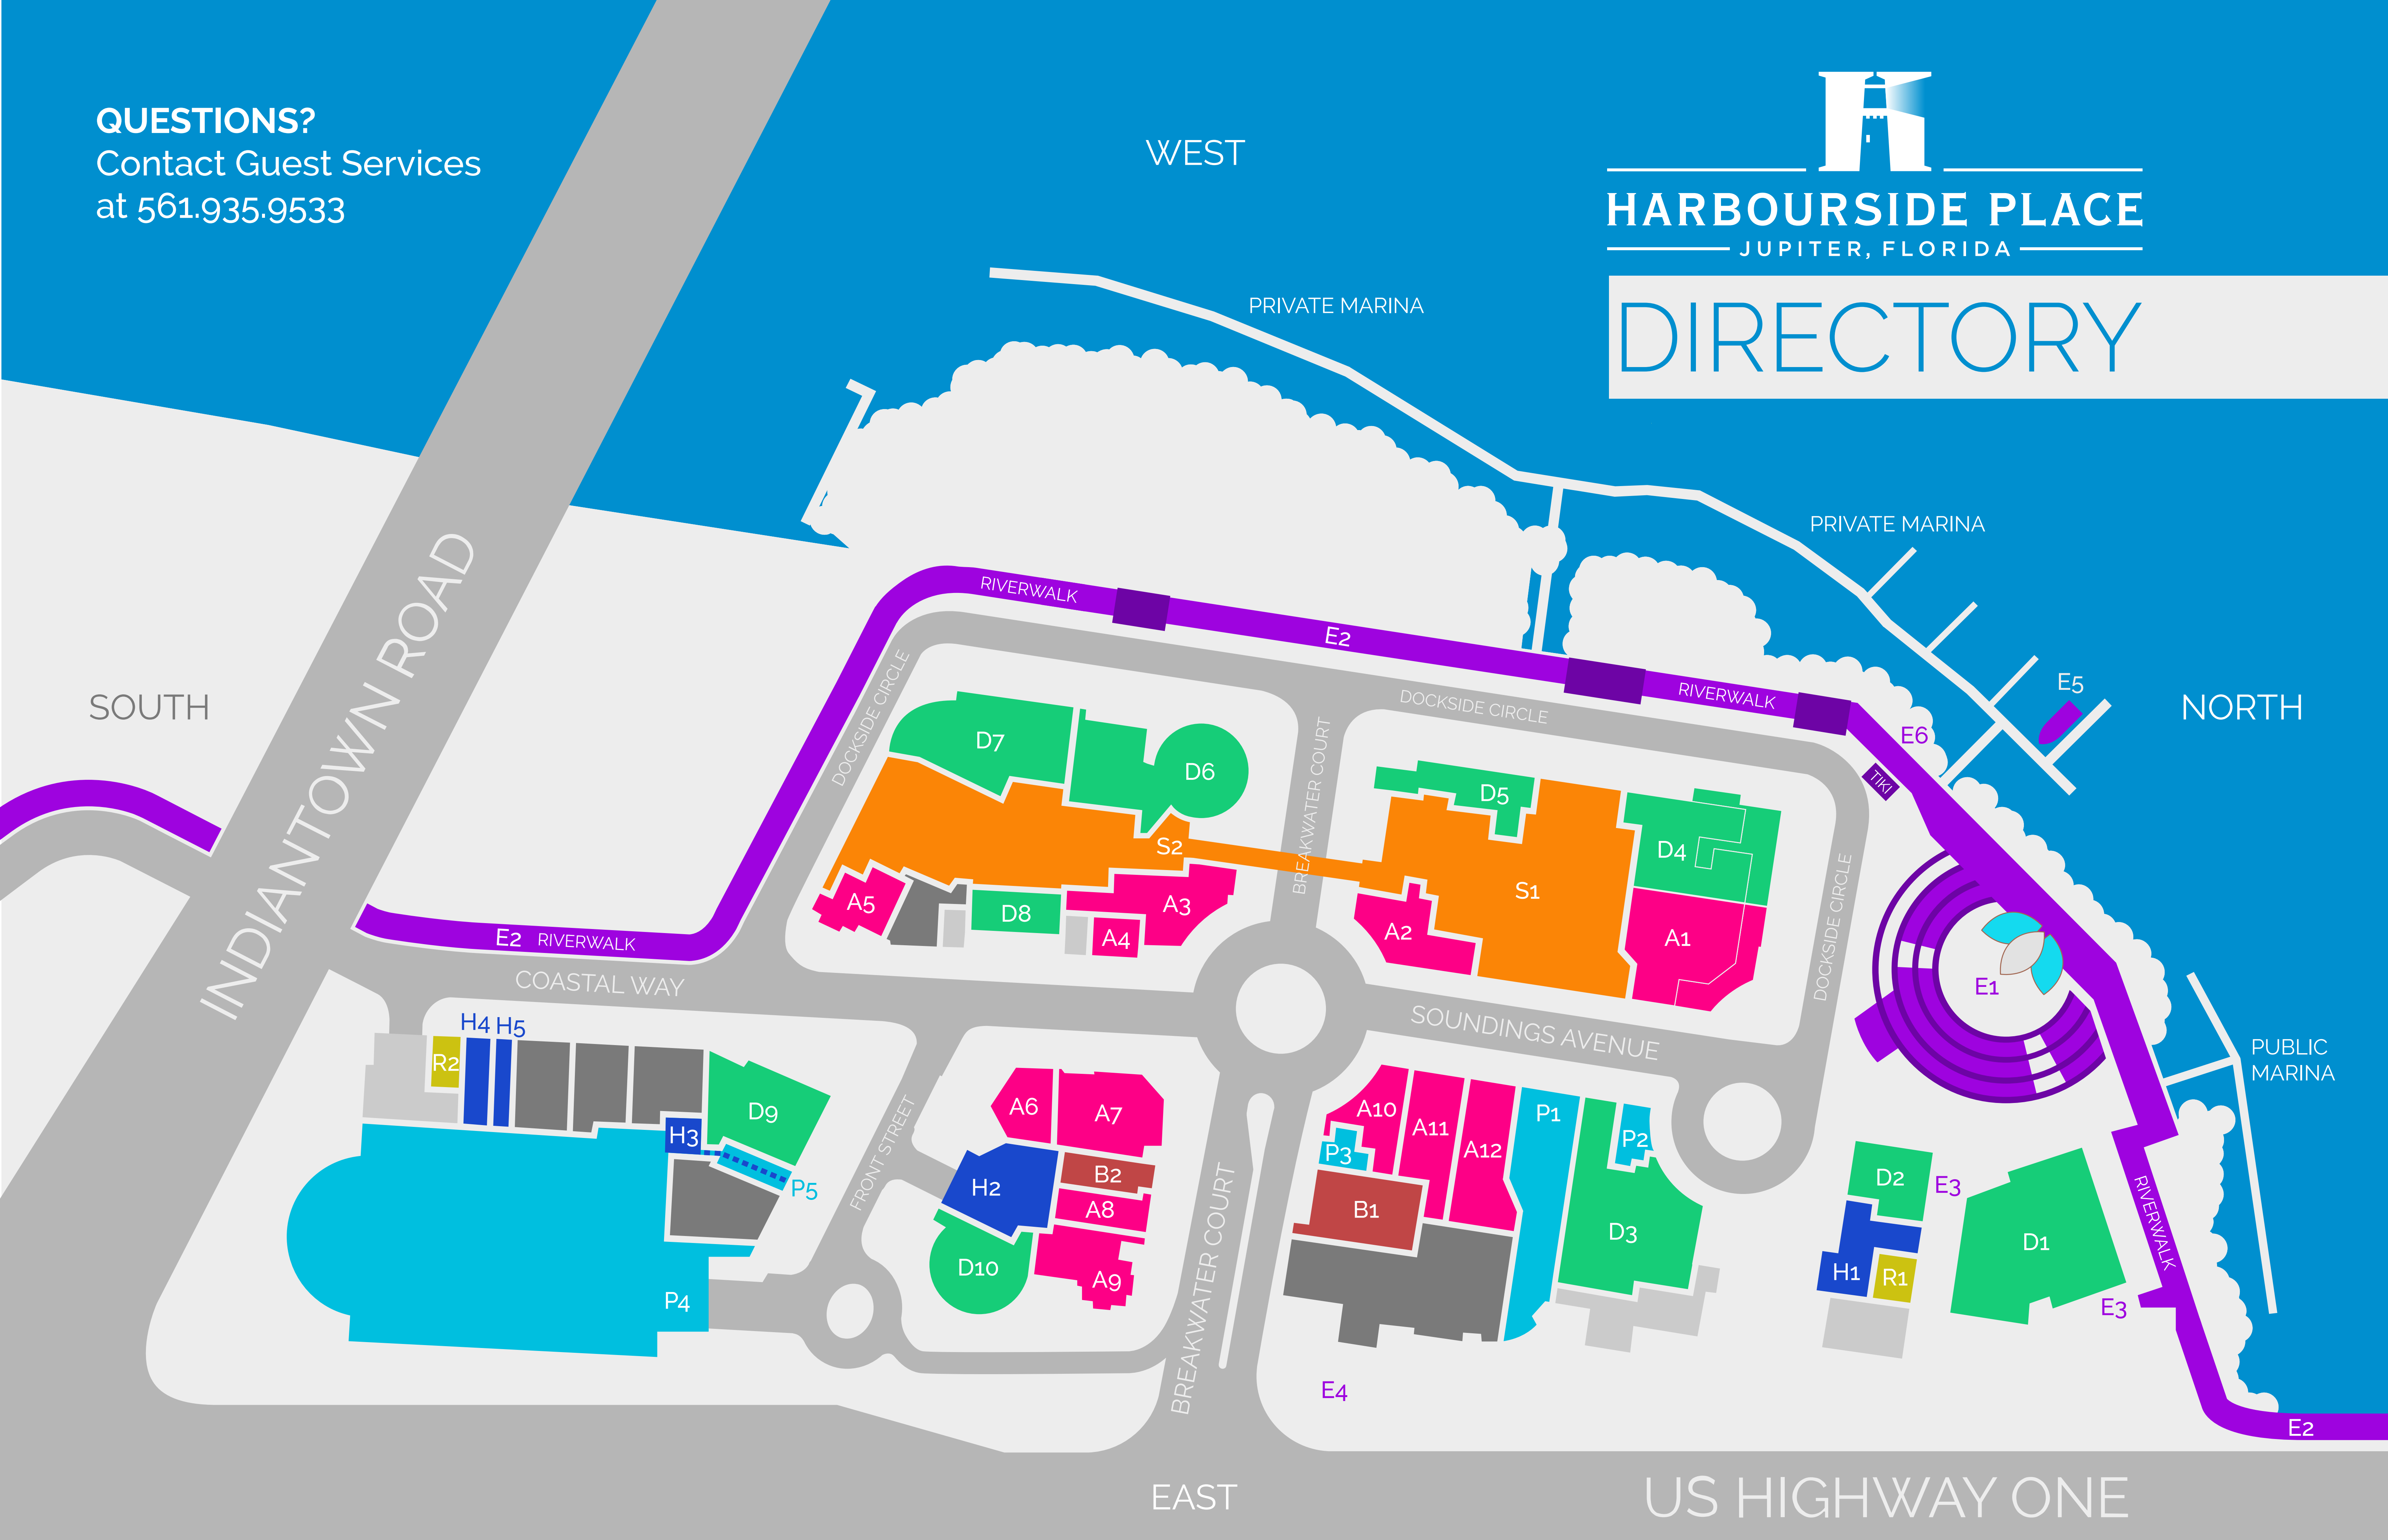

QUESTIONS?
Contact Guest Services
at 561.935.9533

HARBOURSIDE PLACE
JUPITER, FLORIDA

DIRECTORY

- SHOP**
- A1 - Tommy Bahama
 - A2 - John Craig
 - A3 - Chico's
 - A4 - iClass Eyewear
 - A5 - HMY Yachts
 - A6 - Francesca's
 - A7 - White House | Black Market
 - A8 - Pucci & Catana
Luxury Pet Boutique
 - A9 - Native Visions Galleries
 - A10 - Swin 'n Sport
 - A11 - A Pink Princess
 - A12 - Glitzy Girl

- DINE**
- D1 - Bravo! Cucina Italiana
 - D2 - BurgerFi
 - D3 - The Woods Jupiter
 - D4 - Tommy Bahama
 - D5 - Calavera's Cantina
 - D6 - deep blu seafood grille
 - D7 - Too Bizaare
 - D8 - Johnny Swirl's Yogurt
 - D9 - Another Broken Egg
 - D10 - Coffee Culture

- ENTERTAINMENT**
- E1 - Harbourside Place Amphitheater
 - E2 - Riverwalk
 - E3 - Event Deck (3rd level)
 - E4 - East Plaza
 - E5 - Dive Boat
 - E6 - Paddle Boarding

- BEAUTY**
- B1 - Venetian Nail Spa
 - B2 - The Blowzone

- PARKING**
- P1 - North Parking Access
 - P2 - North Parking Lobby
 - P3 - North Parking Lobby
 - P4 - South Parking Access
 - P5 - South Parking Lobby

CONNECT WITH US

#HarboursideFL

HarboursidePlace.com