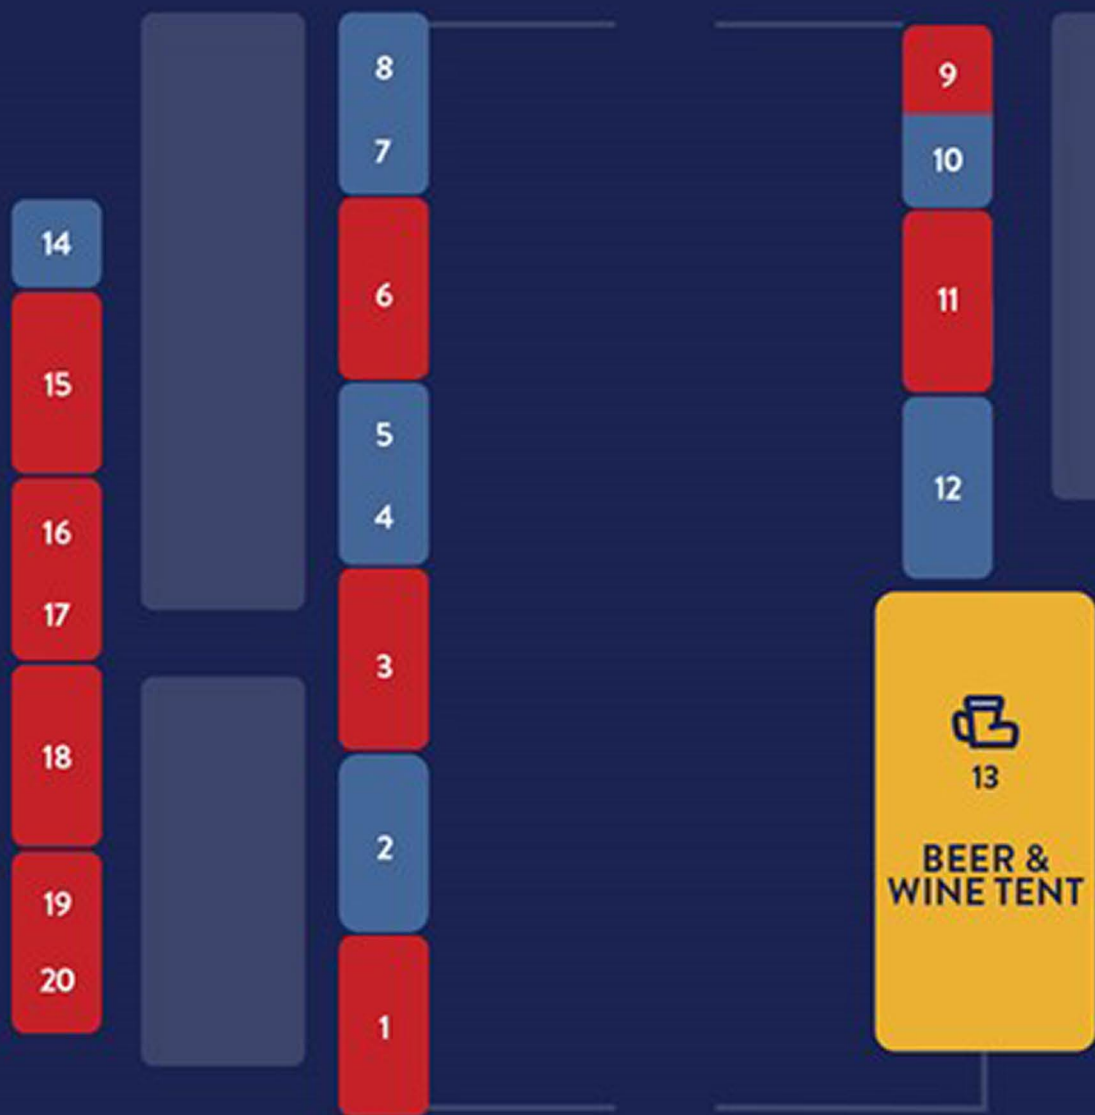

CRATE &
BARREL

MARKET MAP

STARBUCKS

MACY'S &

Napleton Westmont Porsche

● INFORMATION
● GIFTS & ORNAMENTS

● BEER AND WINE
● FOOD & DRINK