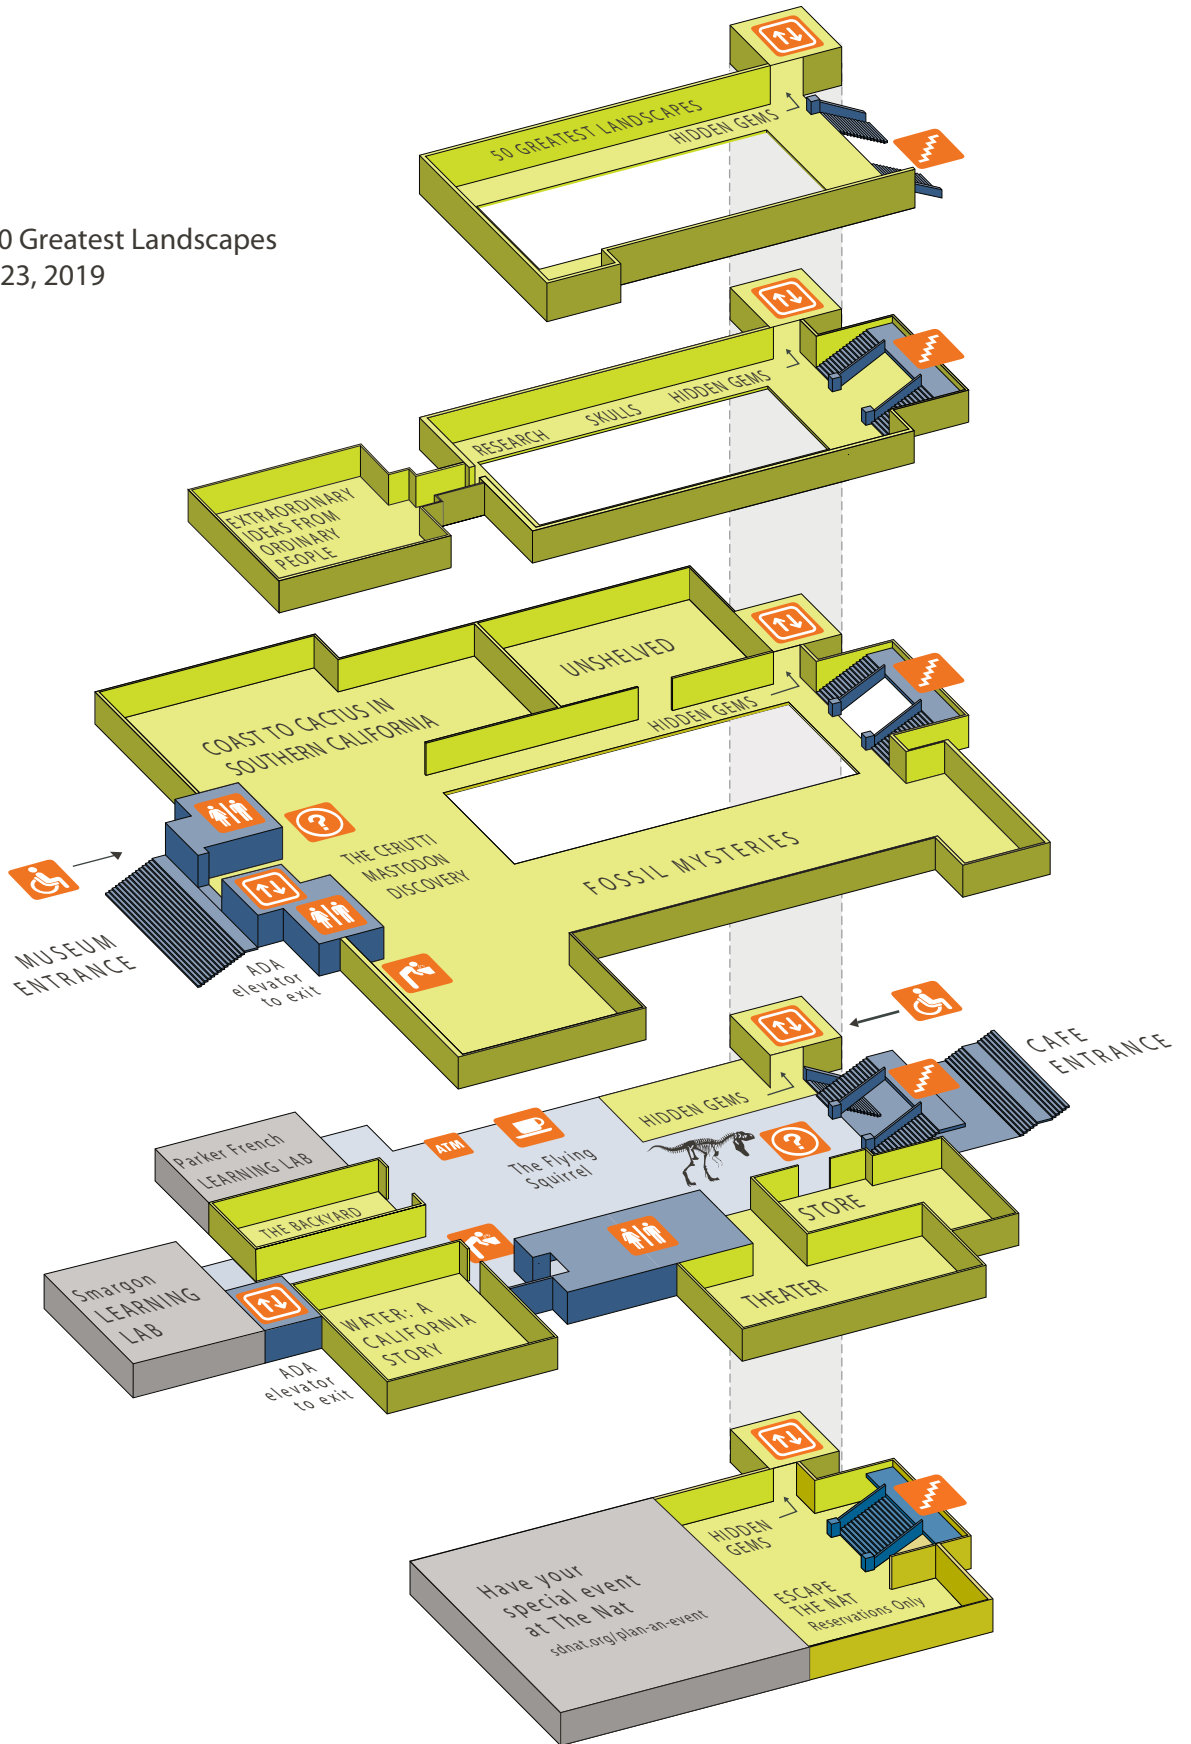

Level 4

National Geographic 50 Greatest Landscapes
March 9, 2019 — June 23, 2019

Level 3

Level 2

Level 1

Lower Level

Theater Showtimes

Level 1

The Subaru 3D Experience in the Charmaine and Maurice Kaplan Theater

11 AM	National Parks Adventure 3D	40 minutes
12 PM	Ocean Oasis 2D	40 minutes
1 PM	Flight of the Butterflies 3D	25 minutes
1:45 PM	National Parks Adventure 3D	40 minutes
2:45 PM	Flight of the Butterflies 3D	25 minutes
3:30 PM	Ocean Oasis 2D	40 minutes
4:30 PM	Flight of the Butterflies 3D	25 minutes

Escape the Nat | Botanic Panic

Our escape room is **now available for reservations**. Visit the Admissions Desk or sdnat.org for details.

Please return to the Admissions Desk.
Thank you for helping us to recycle.

Please note, food and beverages may be enjoyed in the Atrium on Level 1 only.

Become a member today and save!
Go to the Admissions Desk for details.
sdnat.org

Stairs

Elevator

Accessible

Restrooms

Ticketing/
Info