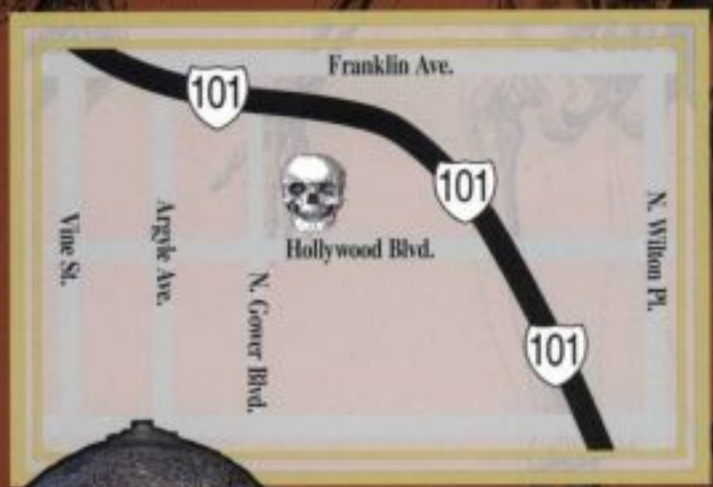

ARTWORK BY SERIAL MURDERERS

GRAPHIC CAR ACCIDENT PHOTOS

SUICIDE CULT MEMORABILIA

AND MUCH MORE!

WARNING

THIS MUSEUM IS FOR MATURE AUDIENCES,
SO PARENTS BE CAUTIONED ABOUT SUBJECT MATTER,
NOT FOR THE FAINT OF HEART!

PRESENT THIS CARD
FOR \$1.00 OFF

(323) 466-8011

Hollywood's World Famous

MUSEUM OF DEATH

OPEN DAILY

6031 HOLLYWOOD BLVD.
HOLLYWOOD, CA 90028

GENERAL ADMISSION \$15 PER BODY

PRESENT THIS CARD
FOR \$1.00 OFF