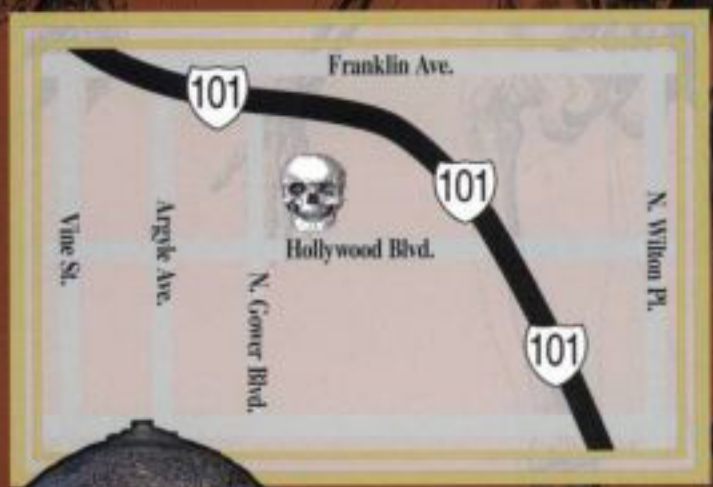

Hollywood's World Famous

# MUSEUM OF DEATH

## OPEN DAILY

6031 HOLLYWOOD BLVD.

HOLLYWOOD, CA 90028

GENERAL ADMISSION \$15 PER BODY

PRESENT THIS CARD  
FOR \$1.00 OFF

(323) 466-8011