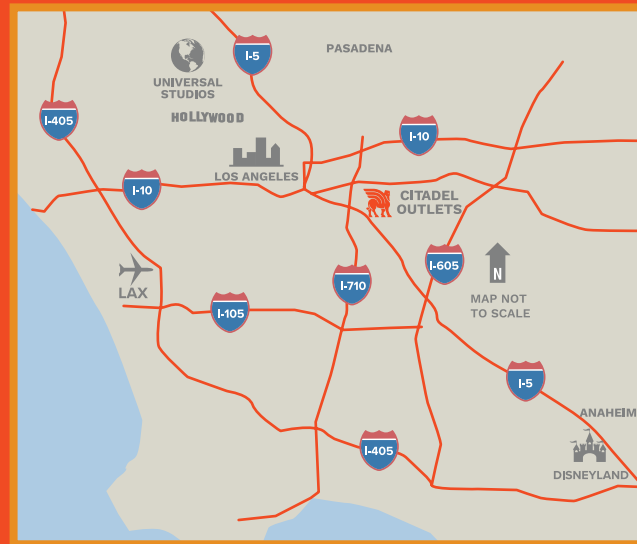

### FROM DOWNTOWN LOS ANGELES/SAN FERNANDO VALLEY

101 South to I-5 South. Exit Atlantic Blvd. (North)  
Turn right on Telegraph Road.

### FROM LAX

I-105 East to I-710 North. Exit Washington Blvd. Turn left on  
Washington Blvd. Turn left on Telegraph Road.

### FROM JOHN WAYNE/ORANGE COUNTY AIRPORT

I-5 North. Exit Washington Blvd. Turn left on Telegraph Road.

### FROM LONG BEACH AIRPORT

I-405 South to I-5 North. Exit Washington Blvd.  
Turn left on Telegraph Road.

**10 MINUTES FROM DOWNTOWN**

**35 MINUTES FROM LAX**

**30 MINUTES FROM DISNEYLAND PARK®**

**30 MINUTES FROM  
UNIVERSAL STUDIOS HOLLYWOOD™**