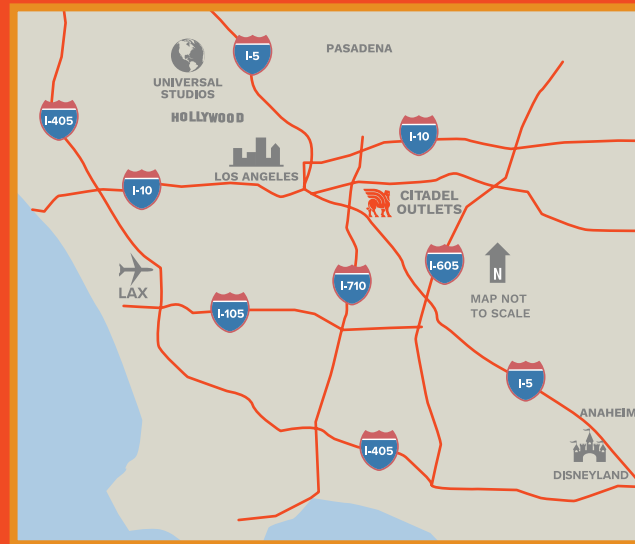

ARRIVE. LA STYLE.

CITADEL OUTLETS EXPRESS - DOWNTOWN L.A.

FREE round-trip shuttle service offered by the City of Commerce. Visit ci.commerce.ca.us or call 323.887.4419.

SHOP UNTIL YOU DROP OFF - AT LAX

Designed for late night departures, this VIP experience includes shuttle pick-up from your hotel, VIP Lounge access at Citadel Outlets, and shuttle to LAX. Visit CitadelOutlets.com/shopdrop