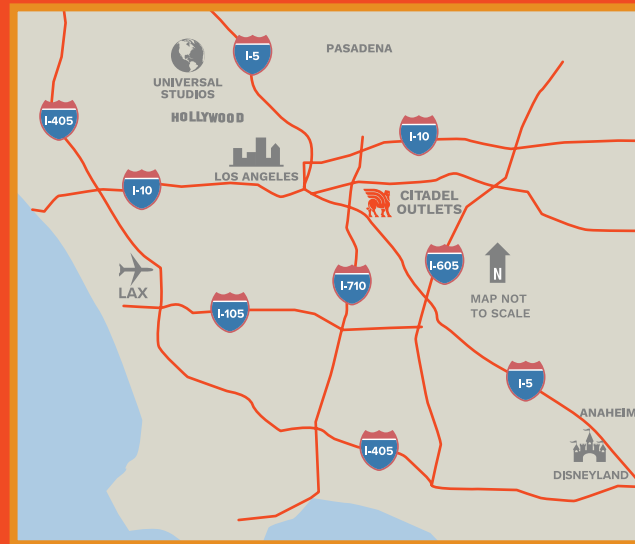

ARRIVE. LA STYLE.

CITADEL OUTLETS EXPRESS - DOWNTOWN L.A.

FREE round-trip shuttle service offered by the City of Commerce. Visit ci.commerce.ca.us or call 323.887.4419.

SHOP UNTIL YOU DROP OFF - AT LAX

Designed for late night departures, this VIP experience includes shuttle pick-up from your hotel, VIP Lounge access at Citadel Outlets, and shuttle to LAX. Visit CitadelOutlets.com/shopdrop

FROM DOWNTOWN LOS ANGELES/SAN FERNANDO VALLEY

101 South to I-5 South. Exit Atlantic Blvd. (North)
Turn right on Telegraph Road.

FROM LAX

I-105 East to I-710 North. Exit Washington Blvd. Turn left on
Washington Blvd. Turn left on Telegraph Road.

FROM JOHN WAYNE/ORANGE COUNTY AIRPORT

I-5 North. Exit Washington Blvd. Turn left on Telegraph Road.

FROM LONG BEACH AIRPORT

I-405 South to I-5 North. Exit Washington Blvd.
Turn left on Telegraph Road.

10 MINUTES FROM DOWNTOWN

Our L.A. aesthetic is elevated and on point.

We welcome locals, the world and their dogs.

We sell ice cream cones bigger than a designer bag.

We like our selfies stylish and our #CITADEALS big.

We know you'll love our more than 130 retailers offering on-trend merchandise and unrivaled discounts.