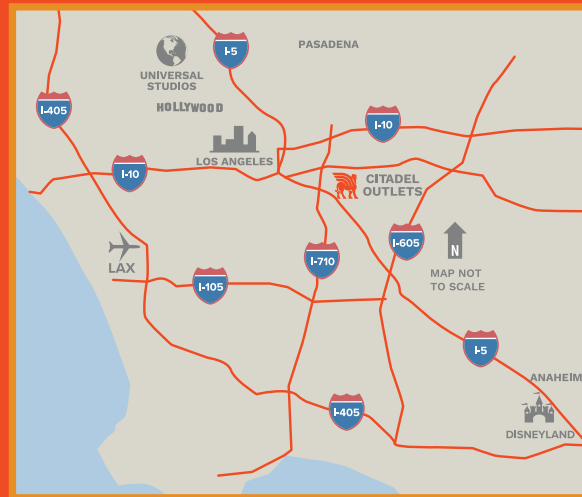

### FROM DOWNTOWN LOS ANGELES/SAN FERNANDO VALLEY

101 South to I-5 South. Exit Atlantic Blvd. (North)  
Turn right on Telegraph Road.

### FROM LAX

I-105 East to I-710 North. Exit Washington Blvd. Turn left on  
Washington Blvd. Turn left on Telegraph Road.

### FROM JOHN WAYNE/ORANGE COUNTY AIRPORT

I-5 North. Exit Washington Blvd. Turn left on Telegraph Road.

### FROM LONG BEACH AIRPORT

I-405 South to I-5 North. Exit Washington Blvd.  
Turn left on Telegraph Road.

**10 MINUTES FROM DOWNTOWN**

**35 MINUTES FROM LAX**

**30 MINUTES FROM DISNEYLAND PARK®**

**30 MINUTES FROM  
UNIVERSAL STUDIOS HOLLYWOOD™**