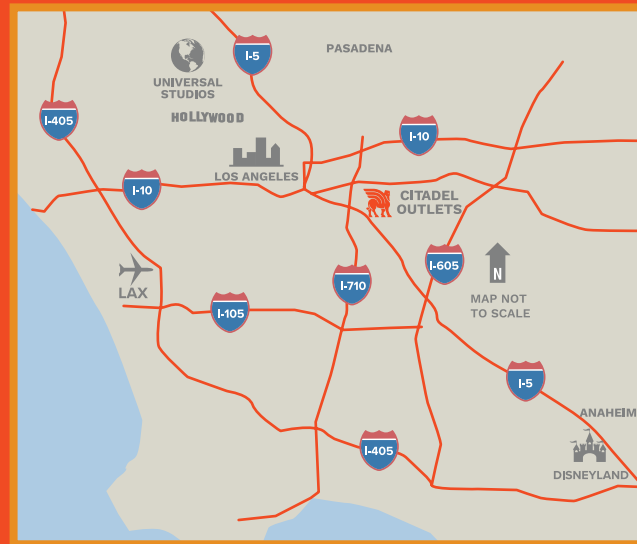

ARRIVE. LA STYLE.

CITADEL OUTLETS EXPRESS - DOWNTOWN L.A.

FREE round-trip shuttle service offered by the City of Commerce. Visit ci.commerce.ca.us or call 323.887.4419.

SHOP UNTIL YOU DROP OFF - AT LAX

Designed for late night departures, this VIP experience includes shuttle pick-up from your hotel, VIP Lounge access at Citadel Outlets, and shuttle to LAX. Visit CitadelOutlets.com/shopdrop

FROM DOWNTOWN LOS ANGELES/SAN FERNANDO VALLEY

101 South to I-5 South. Exit Atlantic Blvd. (North)
Turn right on Telegraph Road.

FROM LAX

I-105 East to I-710 North. Exit Washington Blvd. Turn left on
Washington Blvd. Turn left on Telegraph Road.

FROM JOHN WAYNE/ORANGE COUNTY AIRPORT

I-5 North. Exit Washington Blvd. Turn left on Telegraph Road.

FROM LONG BEACH AIRPORT

I-405 South to I-5 North. Exit Washington Blvd.
Turn left on Telegraph Road.

10 MINUTES FROM DOWNTOWN

Our L.A. aesthetic is elevated and on point.

We welcome locals, the world and their dogs.

We sell ice cream cones bigger than a designer bag.

We like our selfies stylish and our #CITADEALS big.

We know you'll love our more than 130 retailers offering on-trend merchandise and unrivaled discounts.