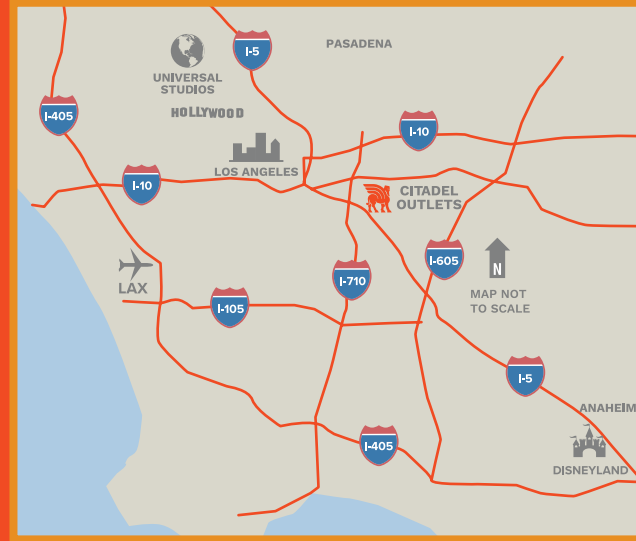

ARRIVE. LA STYLE.

CITADEL OUTLETS EXPRESS - DOWNTOWN L.A.

FREE round-trip shuttle service offered by the City of Commerce. Visit ci.commerce.ca.us or call 323.887.4419.

SHOP UNTIL YOU DROP OFF - AT LAX

Designed for late night departures, this VIP experience includes shuttle pick-up from your hotel, VIP Lounge access at Citadel Outlets, and shuttle to LAX. Visit CitadelOutlets.com/shopdrop

FROM DOWNTOWN LOS ANGELES/SAN FERNANDO VALLEY

101 South to I-5 South. Exit Atlantic Blvd. (North)
Turn right on Telegraph Road.

FROM LAX

I-105 East to I-710 North. Exit Washington Blvd. Turn left on
Washington Blvd. Turn left on Telegraph Road.

FROM JOHN WAYNE/ORANGE COUNTY AIRPORT

I-5 North. Exit Washington Blvd. Turn left on Telegraph Road.

FROM LONG BEACH AIRPORT

I-405 South to I-5 North. Exit Washington Blvd.
Turn left on Telegraph Road.

10 MINUTES FROM DOWNTOWN

Our L.A. aesthetic is elevated and on point.

We welcome locals, the world and their dogs.

We sell ice cream cones bigger than a designer bag.

We like our selfies stylish and our #CITADEALS big.

We know you'll love our more than 130 retailers offering on-trend merchandise and unrivaled discounts.