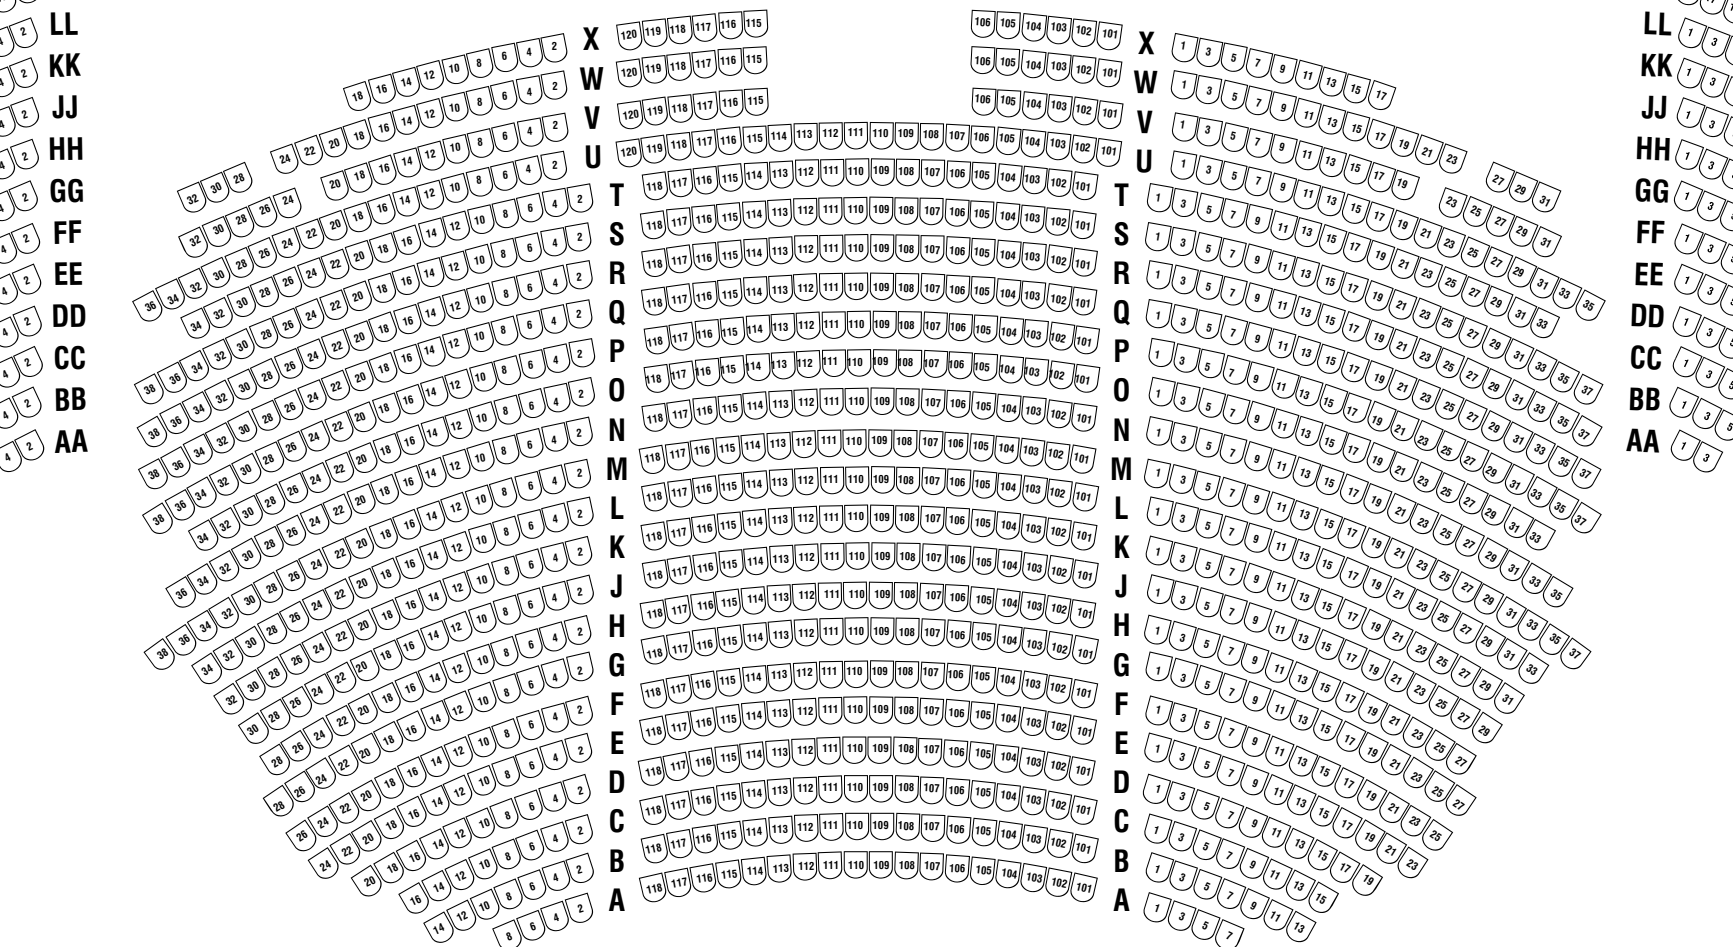

BALCONY

LOGE

DRESS CIRCLE

ORCHESTRA

STAGE