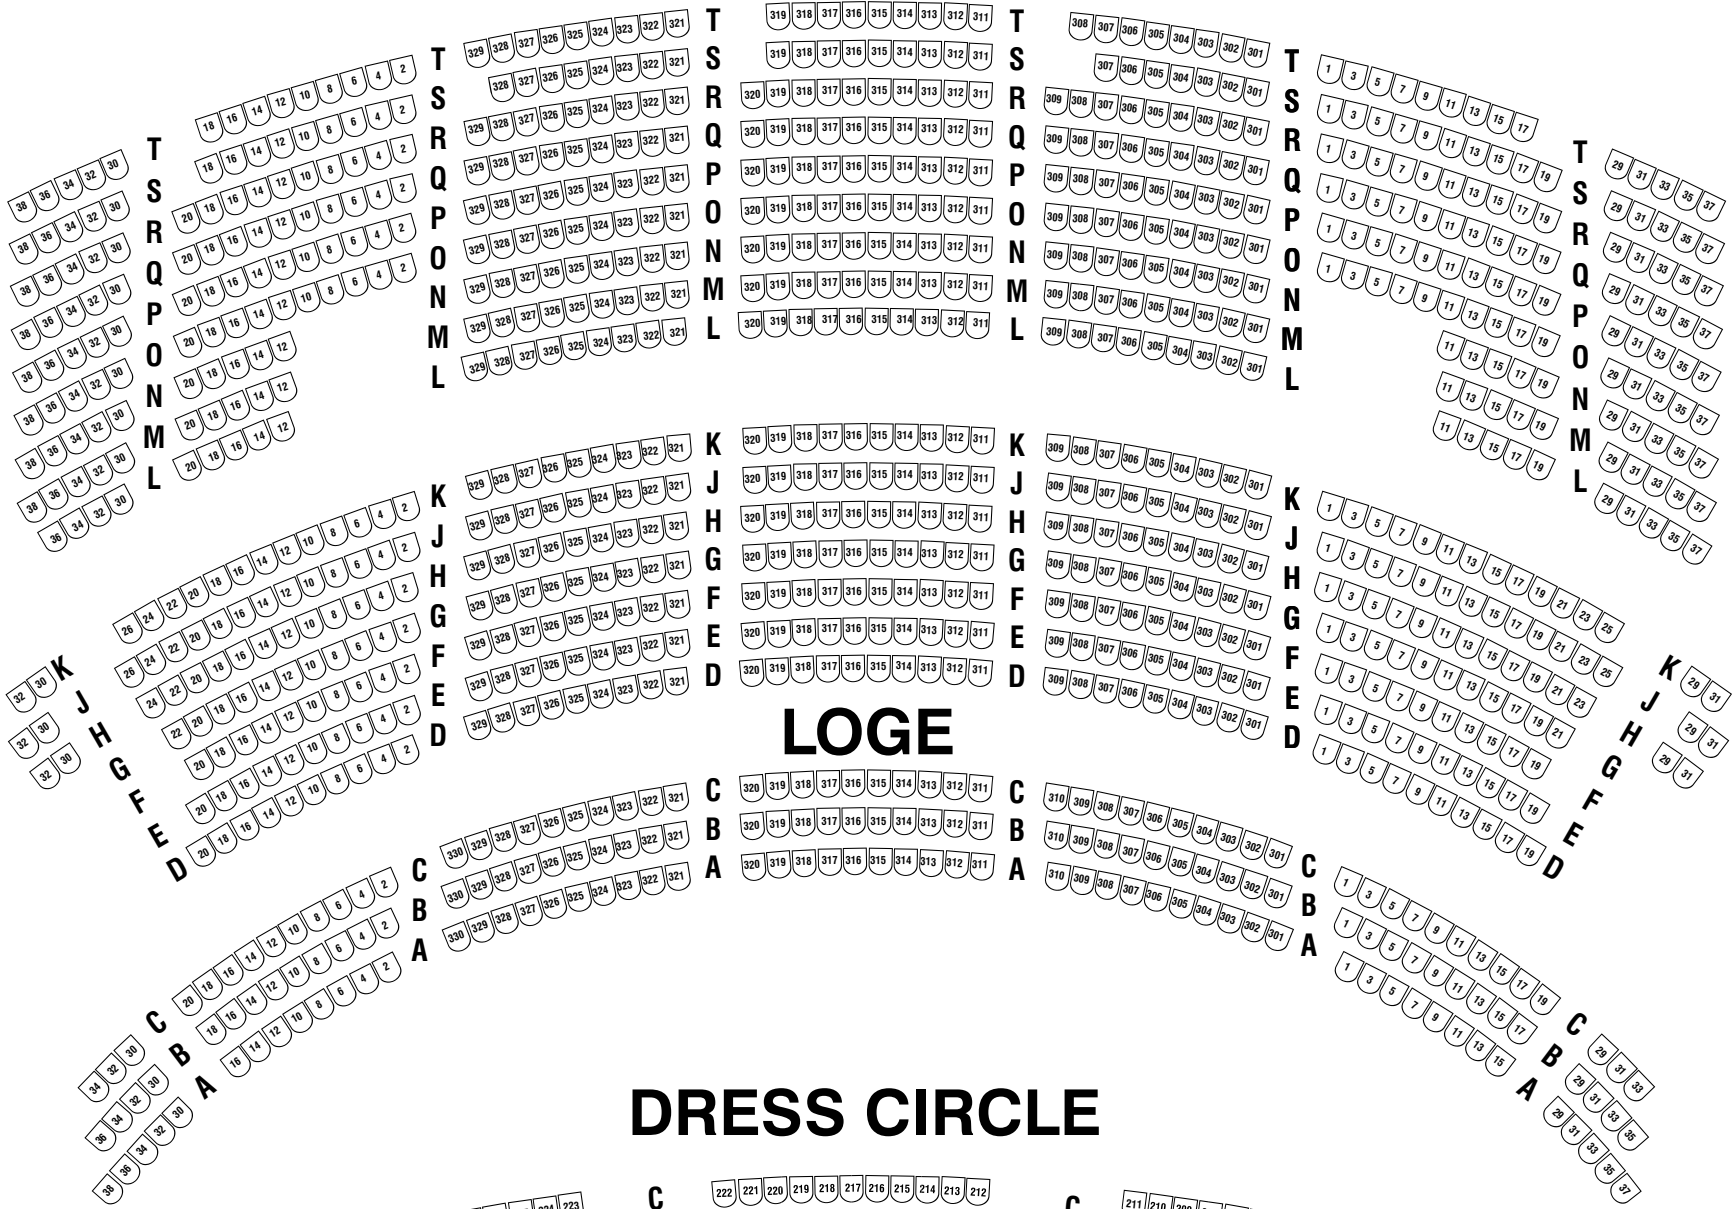

BALCONY

LOGE

DRESS CIRCLE

ORCHESTRA

STAGE