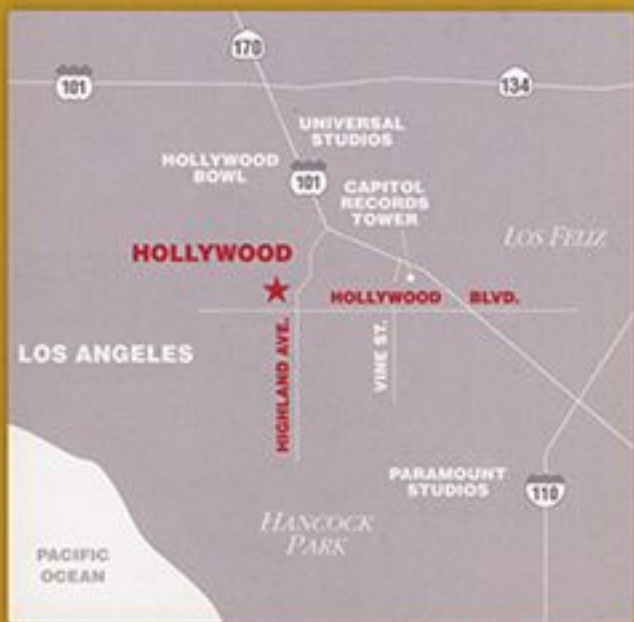

## SHOPPING DINING ENTERTAINMENT

BEST VIEW OF HOLLYWOOD SIGN

WALK OF FAME • TCL CHINESE THEATRES

DOLBY THEATRE - HOME OF ACADEMY AWARDS®

[HollywoodandHighland.com](http://HollywoodandHighland.com)

6801 Hollywood Blvd.,  
HOLLYWOOD CA 90028  
(323) 817-0200

Free TWCWiFi here

FOR DRIVING DIRECTIONS  
visit [hollywoodandhighland.com](http://hollywoodandhighland.com)

**M** METRO: RED LINE TO HOLLYWOOD/HIGHLAND