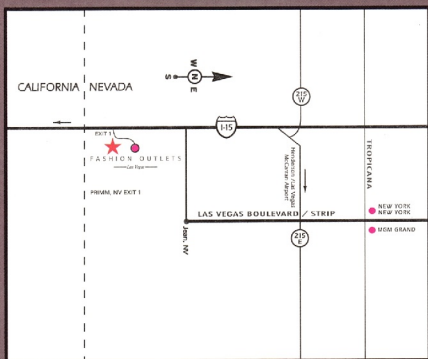

FASHION OUTLETS

— Las Vegas —

DIRECTORY

TIME
TO
SAVE

fashionoutletlasvegas.com |

HOURS & DIRECTIONS

Sunday – Saturday 10 am – 8 pm

32100 Las Vegas Boulevard South
Primm, Nevada, 89019 USA
702-874-1400 Toll free 888-424-6898 (U.S.)

From Las Vegas: I-15 South to Exit 1, Primm.
From California: I-15 North to Exit 1, Primm.
From Utah: I-15 South to Exit 1, Primm.
From Arizona: US 95 North to I-215,
West to I-15, South to Exit 1, Primm.