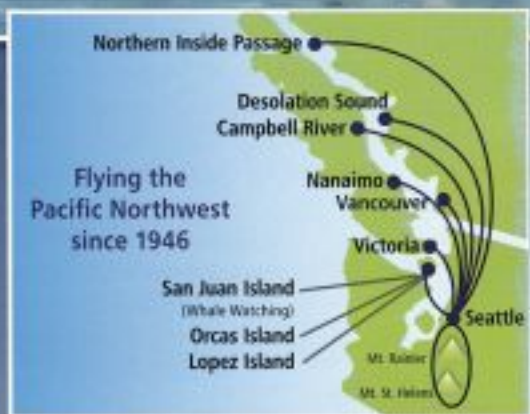

# Seaplane

**Scenic Tours** • **Whale Watching**

San Juan Islands • Victoria, BC

Vancouver, BC • Charters

**KENMORE AIR**

KenmoreAir.com • 866.435.9524

# Seattle ↔ Vancouver, BC

Downtown to downtown in 1 hour

Fly **non-stop** between Seattle's Lake Union and Vancouver's Coal Harbour. Connecting air service to Kenmore/Lake Washington included. It's fast, convenient and stress-free! ...*And scenic too!*

## Land Planes to the San Juans

▶ Just 35-minutes from Boeing Field

**Kenmore Air Express** also has daily scheduled land plane flights between **Boeing Field** and **Friday Harbor Airport** on San Juan Island or **Eastsound Airport** on Orcas Island