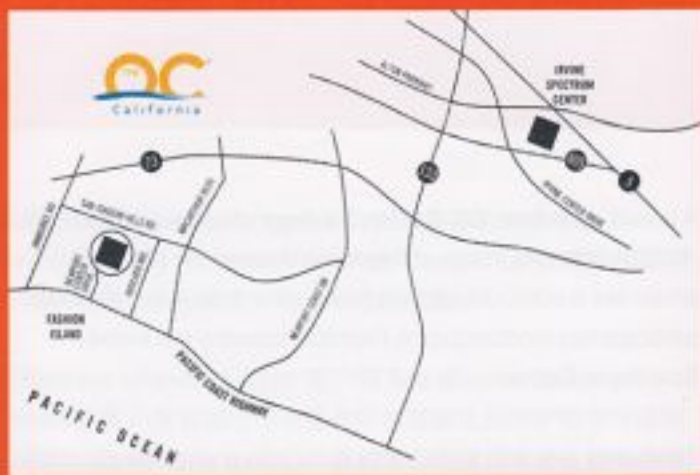

Discover
America
.com

DIRECTIONS AND INFORMATION

Both Fashion Island and Irvine Spectrum Center are just minutes from John Wayne Airport, approximately 45 minutes from Los Angeles International Airport, and are easily accessible via major interstates and the Pacific Coast Highway.

Fashion Island, Newport Beach, CA

shopfashionisland.com

401 Newport Center Dr., Newport Beach, CA 92660
Above Pacific Coast Highway (PCH) between MacArthur Boulevard and Jamboree Road, across from the Island Hotel®.

Store Hours*: M-F: 10am-9pm, Sat: 10am-7pm,
Sun: 11am-6pm

Irvine Spectrum Center, Irvine, CA

shopirvinespectrumcenter.com

71 Fortune Dr., Irvine, CA 92618
I-405 at Irvine Spectrum Center Dr. or I-5 at Alton Parkway.

Store Hours*: M-Th: 10am-9pm, Fri-Sat: 10am-10pm,
Sun: 10am-8pm

Transportation:

Taxi, limo and shuttle services are available for hire from John Wayne Airport and Los Angeles International Airport.

*Individual store and restaurant hours may vary. Please check with store/restaurant directly for extended hours.