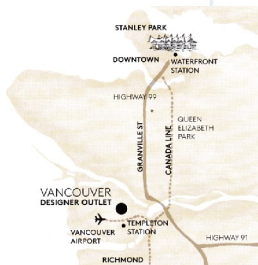

ENG
FR
中文
한글
JPN
SP

**Designer brands
always up to 70% less**

Dream Bigger

McArthur
Glen

Designer Outlet

™

Save an extra 10%
mcarthurglenvancouver.com

Vancouver Airport

Plan Your Visit

Getting Here

We are located just 20 minutes from downtown Vancouver and 3 minutes from Vancouver International Airport. Visit our website to plan your journey.

7899 Templeton
Station Road,
Richmond, BC V7B 0B7

Free Transit/Shuttle

Trips on the Canada line between Vancouver Airport and McArthurGlen Designer Outlet Vancouver (Templeton Station) are free of charge. Daily shuttle services are available from Pacific Gateway Hotel and Radisson Hotel Vancouver Airport. Visit our website for details.