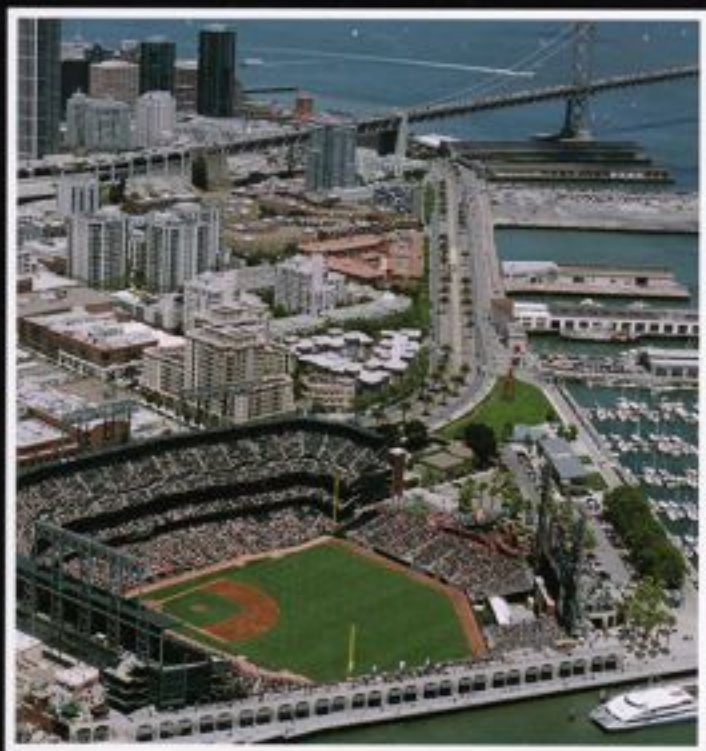

# BALLPARK TOURS

## AT&T PARK

HOME OF THE SAN FRANCISCO GIANTS

**BASEBALL'S PERFECT ADDRESS**

24 WILLIE MAYS PLAZA | SAN FRANCISCO, CA 94107

**877-4-SFGTIX**

[www.sfgiants.com](http://www.sfgiants.com)