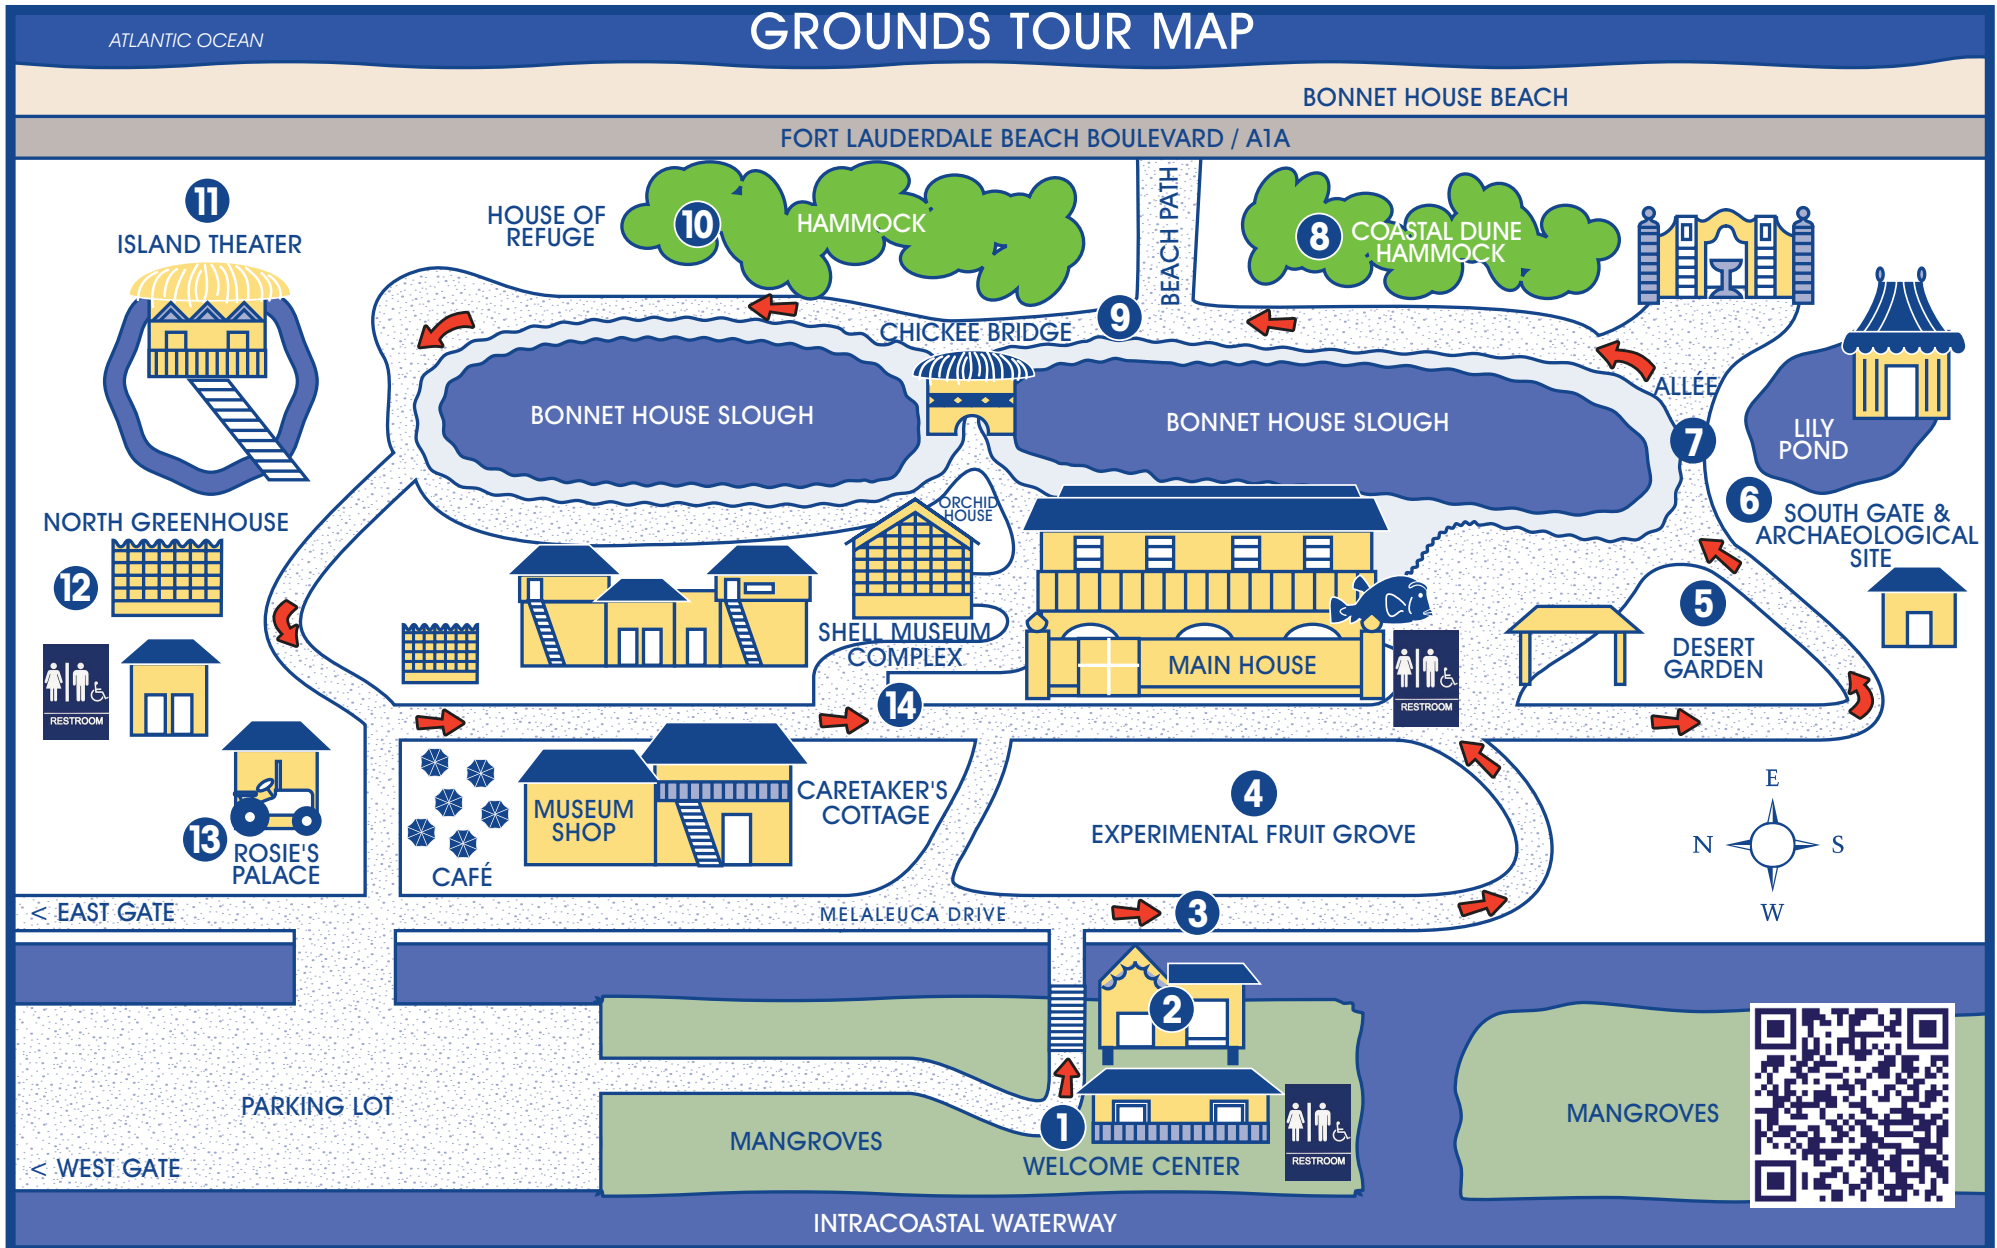

HOUSE & GROUNDS VISITOR MAPS

Bonnet House is now offering self-guided tours using your cell phone. Please use your data plan for the Grounds Tour and log-on to our WiFi for the House Tour.

WiFi: BH_Guest_WiFi Password: bonnethouse

Scan the QR code below and choose the language you would prefer.

HOUSE TOUR MAP

Give us your feedback and receive a gift in the Museum Shop. Scan the QR code to complete the survey.

900 NORTH BIRCH ROAD • FORT LAUDERDALE, FLORIDA 33304
954-563-5393
WWW.BONNETHOUSE.ORG