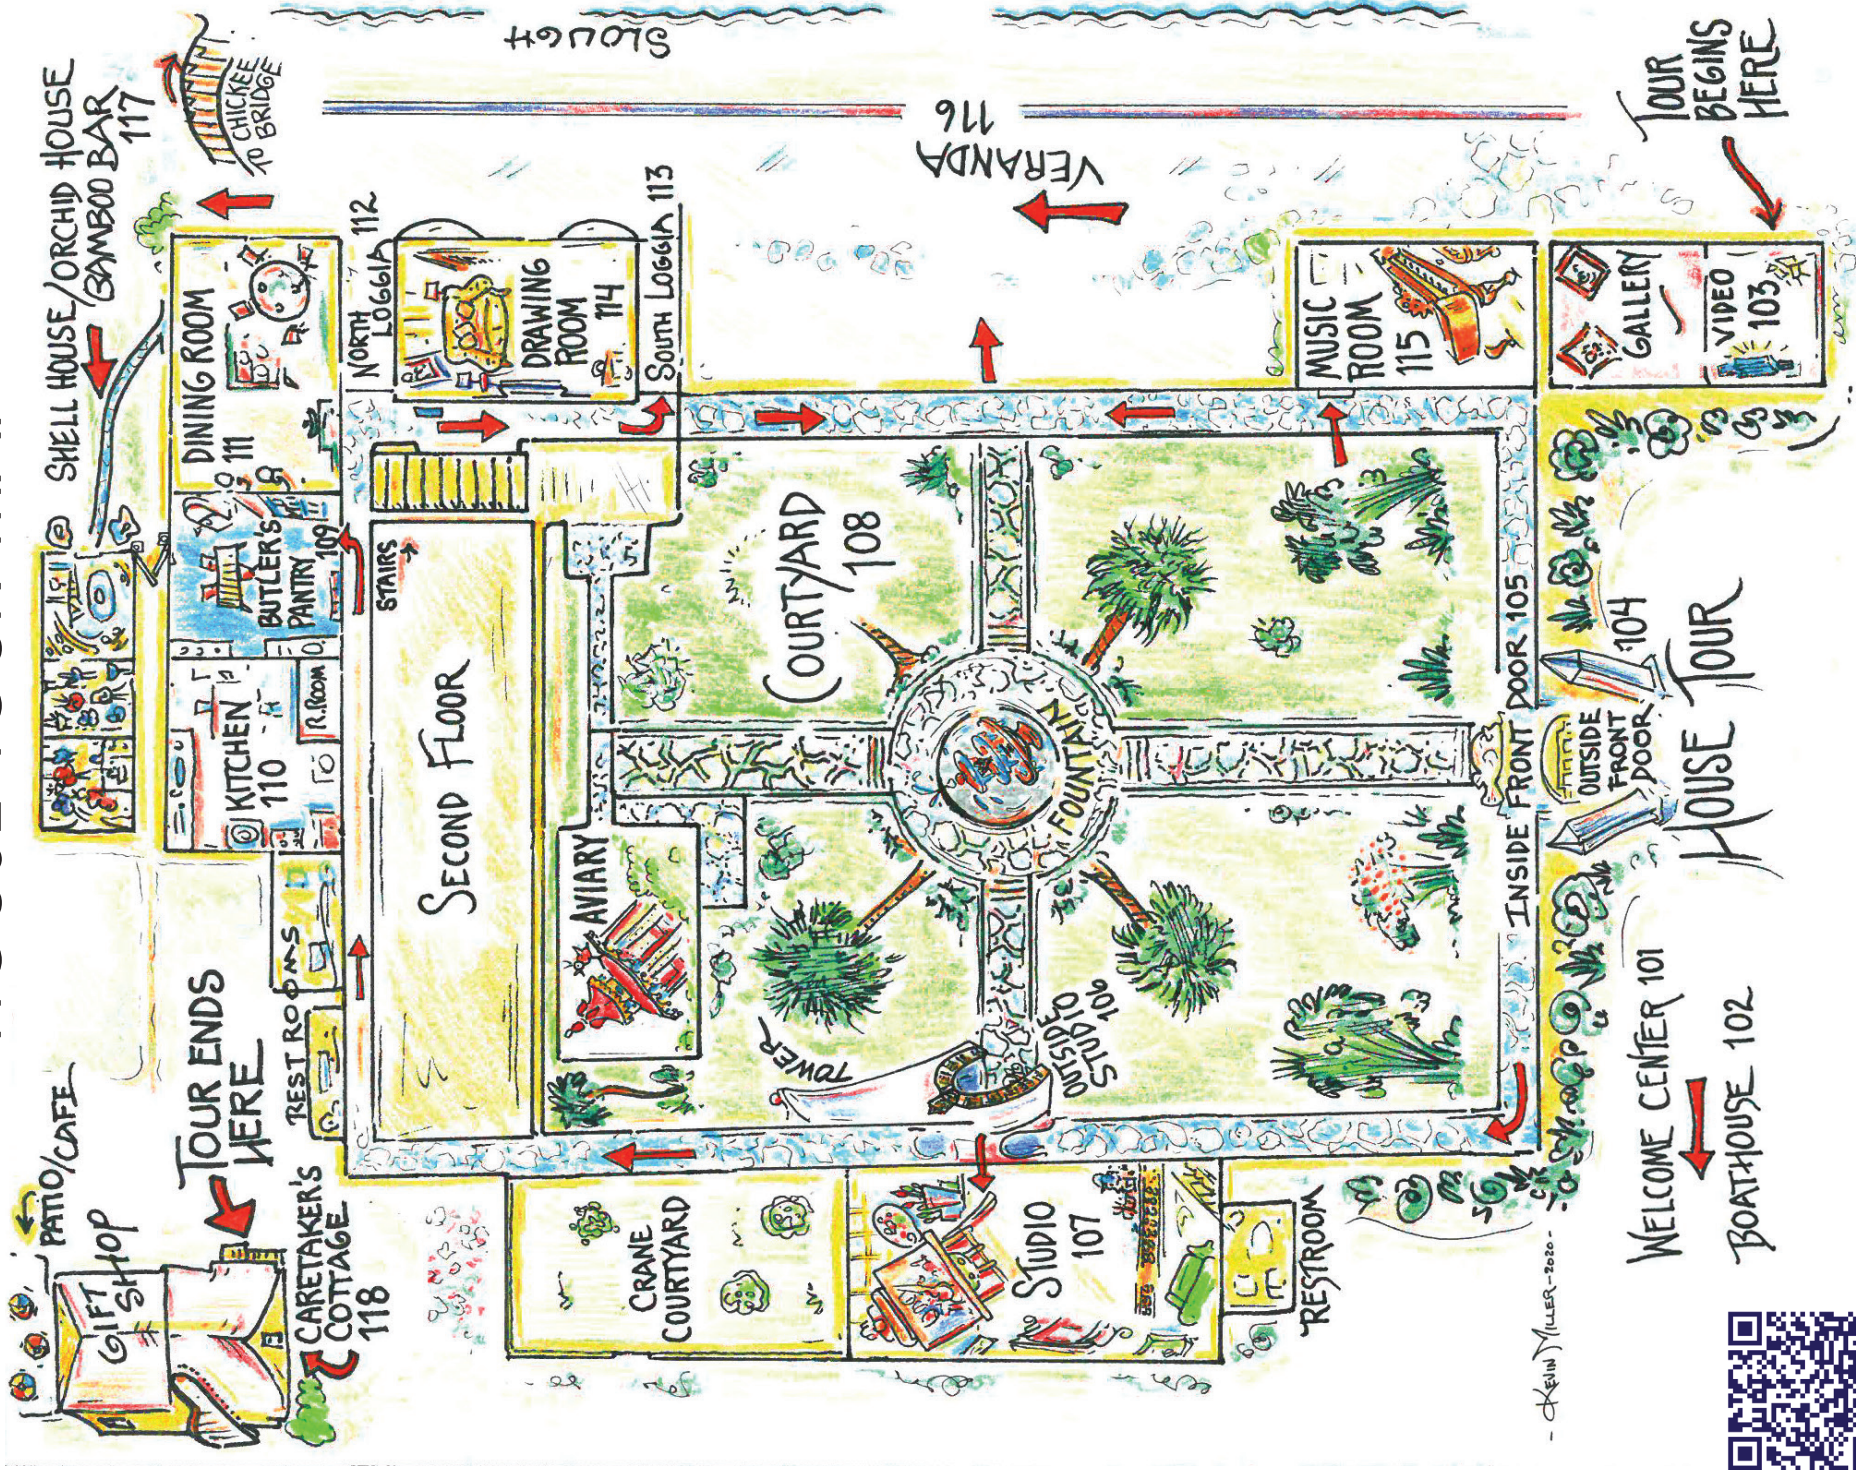

HOUSE & GROUNDS VISITOR MAPS

Bonnet House is now offering self-guided tours using your cell phone. Please use your data plan for the Grounds Tour and log-on to our WiFi for the House Tour.

WiFi: BH_Guest_WiFi Password: bonnethouse

Scan the QR code below and choose the language you would prefer.

HOUSE TOUR MAP

Give us your feedback and receive a gift in the Museum Shop. Scan the QR code to complete the survey.

900 NORTH BIRCH ROAD • FORT LAUDERDALE, FLORIDA 33304
954-563-5393
WWW.BONNETHOUSE.ORG