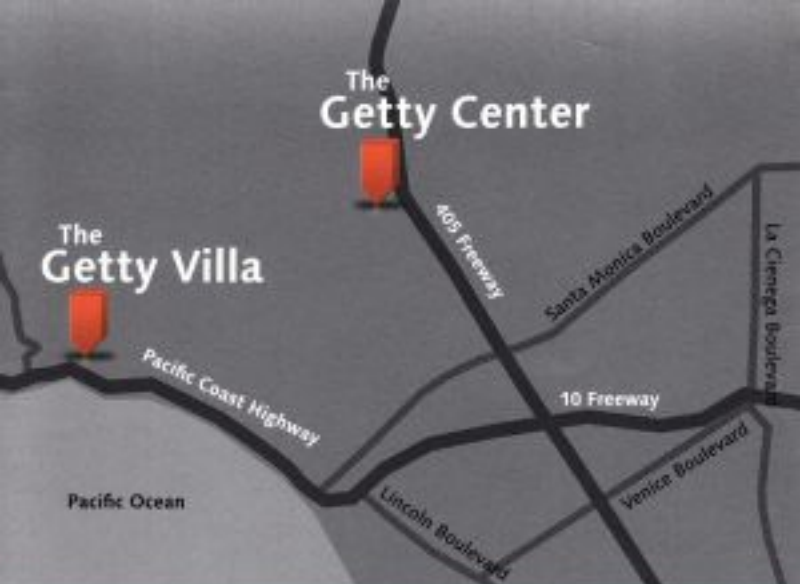

The Getty

FREE ADMISSION | getty.edu

Art is just
the beginning!

ADMISSION AND PARKING:

Getty Center:

Admission to the Getty Center is FREE, no reservations required. Parking is \$20; \$15 after 3:00 p.m. For evening events and on Saturdays, parking is \$10 after 6:00 p.m.

PAY ONCE, PARK TWICE

Get same-day parking at both the Getty Center and the Getty Villa for one \$20 fee. Visit the Museum Information Desk at the Center or the Villa to obtain a coupon good for same-day complimentary parking at the other site.

The Getty Center
1200 Getty Center Drive
Los Angeles, CA 90049

The Getty Villa
17985 Pacific Coast Highway
Pacific Palisades, CA 90272