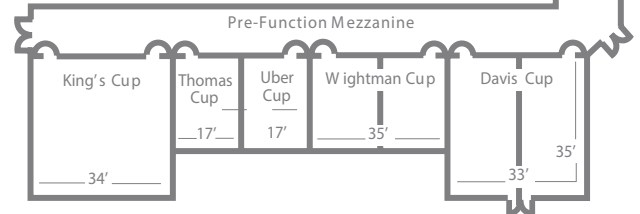

Grand Slam Ballroom

	Sq. Ft.	Theater	Banquet	Classroom	U-Shape	Conference
Grand Slam Ballroom	4,140	500	360	255	-	-
Wimbledon	1,081	100	80	56	32	28
U.S. Open	989	72	80	56	32	28
Australian Open	989	72	80	56	32	28
French Open	1,081	100	80	56	32	28

Kings Cup

Mezzanine Meeting Areas

	Sq. Ft.	Theater	Banquet	Classroom	U-Shape	Conference
Davis Cup	1,155	105	90	60	36	28
Kings Cup	1,190	110	90	60	30	32
Thomas Cup	391	30	30	18	15	20
Wightman Cup	805	65	40	48	30	30
Board Room	816	-	-	-	-	20
Federation Cup	1,100	-	-	-	-	12
Uber Cup	391	30	30	18	15	20
World Cup	260	-	-	-	-	12
Stanley Cup	260	-	-	-	-	12

Outdoor Venues

	Sq. Ft.
Deck Terrace	1,000
Courtyard/Lagoon	5,000

The Athletic Club

Shula's Steak 2

Shula's Steak House

Junior Suite

Executive Boardroom

Lagoon Area