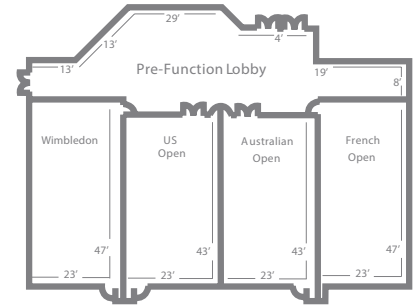

Grand Slam Ballroom

	Sq. Ft.	Theater	Banquet	Classroom	U-Shape	Conference
Grand Slam Ballroom	4,140	500	360	255	-	-
Wimbledon	1,081	100	80	56	32	28
U.S. Open	989	72	80	56	32	28
Australian Open	989	72	80	56	32	28
French Open	1,081	100	80	56	32	28

Kings Cup

Mezzanine Meeting Areas

	Sq. Ft.	Theater	Banquet	Classroom	U-Shape	Conference
Davis Cup	1,155	105	90	60	36	28
Kings Cup	1,190	110	90	60	30	32
Thomas Cup	391	30	30	18	15	20
Wightman Cup	805	65	40	48	30	30
Board Room	816	-	-	-	-	20
Federation Cup	1,100	-	-	-	-	12
Uber Cup	391	30	30	18	15	20
World Cup	260	-	-	-	-	12
Stanley Cup	260	-	-	-	-	12