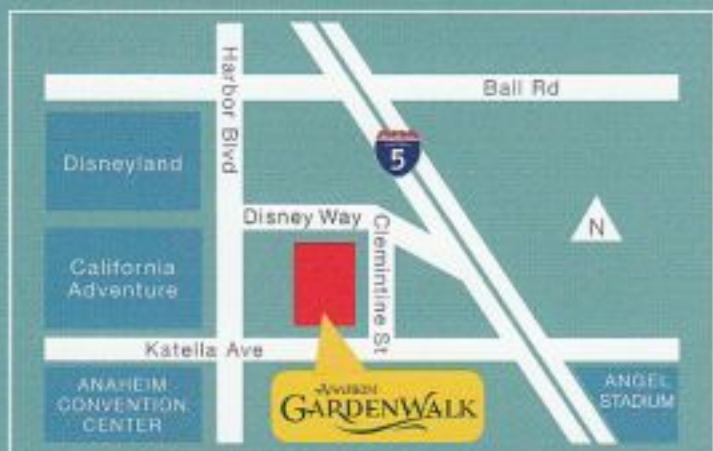

ANAHEIM GARDENWALK

DINING. ENTERTAINMENT. SHOPPING.

ANAHEIM'S MOST
DELICIOUS
DESTINATION

INCREDIBLE DINING, ENTERTAINMENT & SHOPPING
JUST STEPS FROM THE DISNEYLAND® RESORT
AND ANAHEIM CONVENTION CENTER

11AM-9PM DAILY

Many Shops, Restaurants and Entertainment Venues Have Extended Hours

321 West Katella Avenue, Anaheim, CA 92802
714.635.7410 • www.anaheimgardenwalk.com

DISCOUNT TICKETS & TOURS

FREE TICKETS SPECIALS!*
Knott's Berry Farm, Medieval Times, Pirates Dinner Show, Warner Brothers, Madame Tussaud's and San Diego Zoo & Safari Park.

ENTERTAINMENT & NIGHTLIFE

Bowlmor Lanes • Discount Tickets & Tours Travel Center • Heat Ultra Lounge
Lux Bus America Travel Center • UltraLuxe Cinemas

SHOPPING & MORE

24 Hour Fitness • The Body Shop • Fresh Produce • G-Stage
Geeky Mamas • Harley-Davidson • Kensington Luggage
LUSH Fresh Handmade Cosmetics • Madison & Co. Fine Jewelers • O'Neill
Red Apparel • Skechers • Sunglass Hut • White House | Black Market