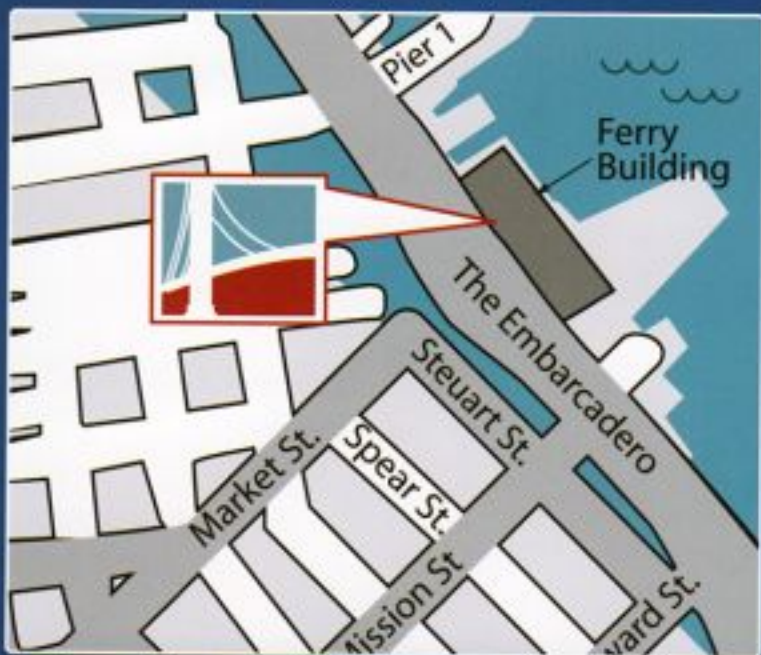

For Booking Call 415-513-5400

Please mention "**brochure**" when calling

www.SFshuttletours.com

Information enclosed is only good through 2015.