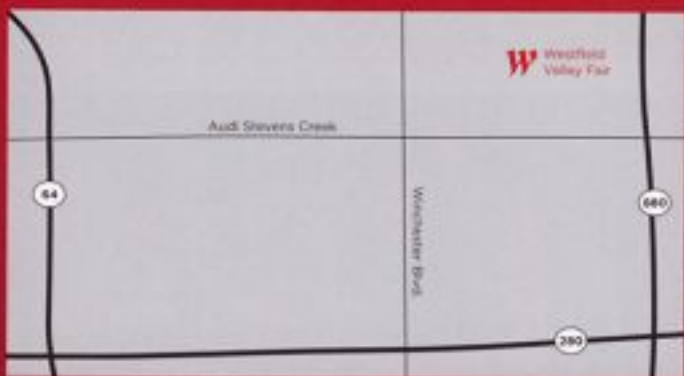

# SHOP IN THE HEART OF TECH CITY

**Westfield**

**USA**

[DiscoverAmerica.com](http://DiscoverAmerica.com)

Located just steps away from Union Square at Market Street and 5th Street.

**Westfield**  
SAN FRANCISCO CENTRE

865 Market St, San Francisco, CA 94103  
415.495.5656 | Westfield.com

Located at Forest Avenue and North Monroe Street, near the 880 freeway.

**Westfield**  
VALLEY FAIR

2855 Stevens Creek Blvd., Santa Clara, CA 95050  
408.248.4451 | Westfield.com