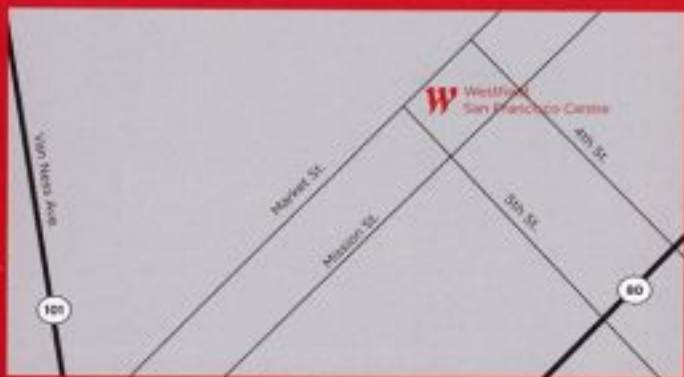

# SHOP IN THE HEART OF TECH CITY

**Westfield**

**USA**

[DiscoverAmerica.com](http://DiscoverAmerica.com)

Located just steps away from Union Square at Market Street and 5th Street.

**Westfield**  
SAN FRANCISCO CENTRE

865 Market St, San Francisco, CA 94103  
415.495.5656 | Westfield.com

Located at Forest Avenue and North Monroe Street, near the 880 freeway.

**Westfield**  
VALLEY FAIR

2855 Stevens Creek Blvd., Santa Clara, CA 95050  
408.248.4451 | Westfield.com