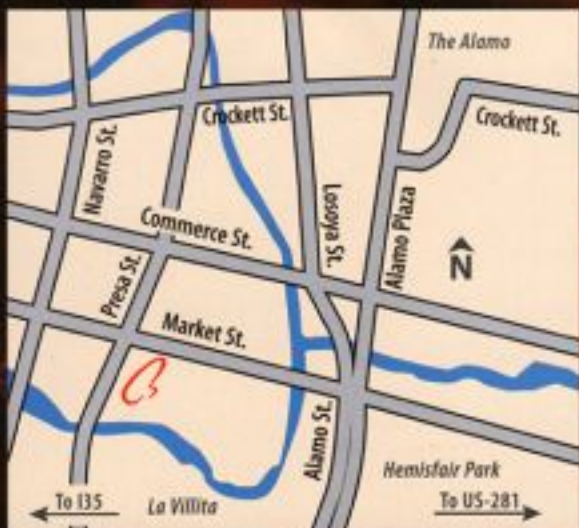

WESTERN ART MUSEUM

BRISCOE

The West is Here

BriscoeMuseum.org

HOURS:

- Tuesday-Thursday 10:00am-4:00pm
Friday-Sunday 10:00am-5:00pm
Closed Monday
Open until 9:00pm the first Tuesday of each month

ADMISSION:

- \$10 Adults | \$8 Seniors (65+), Students & Retired Military
Free for children 12 and under; and Active Military & their Family*
Free for Briscoe Museum Members
* up to four (4) people

PARKING:

The Briscoe Museum is located within walking distance of several paid parking lots, metered spots, and Via bus stops. On Tuesdays after 5:00pm, free parking is available throughout downtown San Antonio at City garages, lots, and meters. For more information visit DowntownTuesday.com

THE BRISCOE
Western Art Museum

The West is Here

BriscoeMuseum.org

210.299.4499

210 W. Market Street | San Antonio, TX 78205

Follow us on Facebook and Twitter