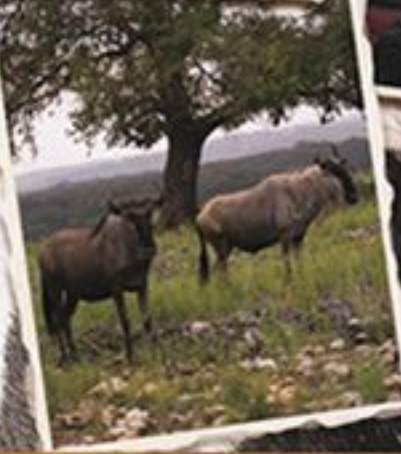

NATURAL BRIDGE

WILDLIFE RANCH

AFRICAN SAFARI + TEXAS STYLE

WWW.WILDLIFERANCHTEXAS.COM

26515 Natural Bridge Caverns Rd.
San Antonio, Texas 78266
830.438.7400

SAFARI DRIVE THRU

Natural Bridge Wildlife Ranch lets you interact with animals from all over the world in a picturesque setting only 30 minutes from San Antonio or 20 minutes from New Braunfels.

OPEN DAILY

Open at 9 am. Call or check website for seasonal closing times.

Only closed Thanksgiving, Christmas Eve, Christmas Day.

SORRY, NO PETS ALLOWED.

WWW.WILDLIFERANCHTEXAS.COM