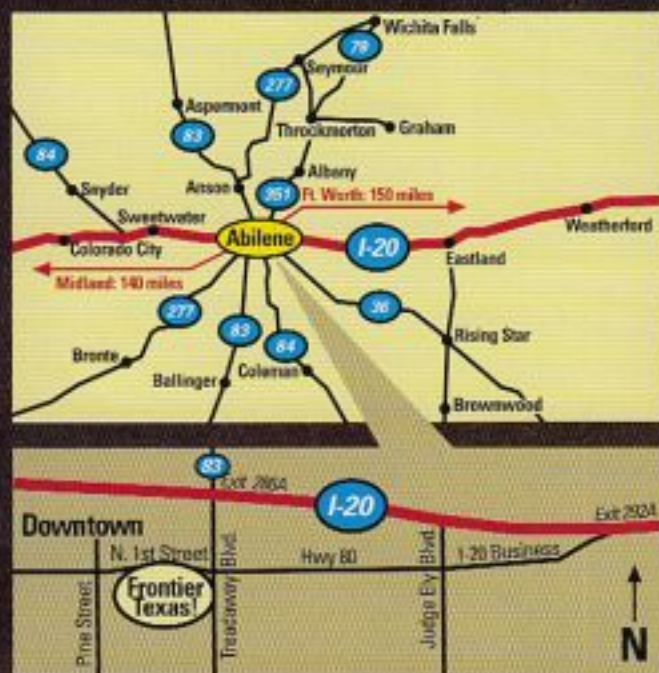

HOURS

Monday-Saturday, 9 a.m.-6 p.m. / Sunday, 1 p.m.-5 p.m.

Last showing of exhibit one hour before closing.

Closed Thanksgiving Day, Christmas Day & New Year's Day

EXHIBIT ADMISSION (Group Discounts Available)

Adults $10 Seniors (60+) and Military $7

Students & Teachers (with valid ID) $6

Children (ages 3-12) $5 / (ages 2 and under) FREE

For more information, please contact Frontier Texas!
at 325.437.2800 or visit www.frontiertexas.com.

LEGENDS. HISTORY. ADVENTURE.

625 North First Street

Abilene, Texas 79601

Ph 325.437.2800

www.frontiertexas.com

[facebook.com/frontiertexas](https://www.facebook.com/frontiertexas)

twitter.com/frontiertexas