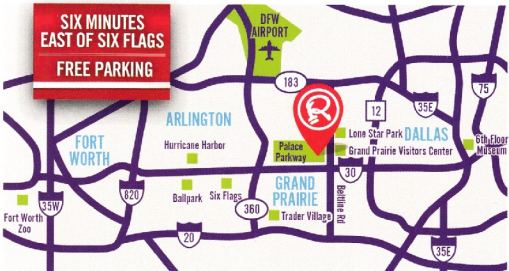

LOUIS TUSSAUD'S[®] PALACE OF WAX[®]

GRAND PRAIRIE

***BE PART OF
THE ACTION!***

NEW PHOTO OPPORTUNITIES

LOCATED AT 601 Palace Parkway Grand Prairie, TX 75050

Ripley's

ENCHANTED

MIRROR MAZE

GRAND PRAIRIE

GET LOST

NO REALLY... THAT'S KIND OF THE POINT!

SIX MINUTES
EAST OF SIX FLAGS
FREE PARKING

Ripleys.com/GrandPrairie | 972-263-2391

ASK ABOUT **COMBO TICKETS**
FOR OUR OTHER ATTRACTIONS!

Call for Group Discounts & Reservations.