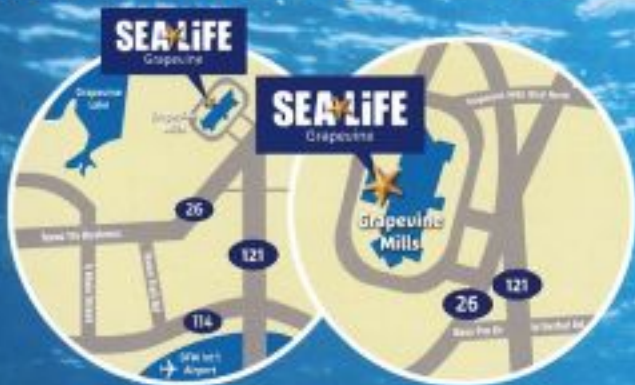

How to find us:

3000 Grapevine Mills Pkwy Ste 525, Grapevine, Texas 76051

Opening Times: Monday- Saturday: 10:00am • Sunday: 11:00am

Closing times and holiday hours vary.

Please check website for details.

Booking/Information: visitsealife.com/grapevine

From Dallas:

Take N. Loop 635 West which will merge into 121 North. Exit Grapevine Mills Pkwy. Turn left onto Stars and Stripes Way. Slight left on Grapevine Mills Circle. SEA LIFE will be on the left at Entry 5.

From North Dallas:

Take 121 South. Exit Bass Pro Drive. Stay right at the fork and merge onto Gridiron Way. Turn right on E Grapevine Mills Circle. SEA LIFE will be on the left at Entry at 5.

From Fort Worth/ Mid-Cities:

Go North on Highway 114. It will merge into 121 North. Exit Grapevine Mills Pkwy. Turn left onto Stars and Stripes Way. Slight left on Grapevine Mills Circle. SEA LIFE will be on the left at Entry 5.

Save Online or In-Person!

$5 OFF

Save Big!

Redeem this offer at visitsealife.com/grapevine under the buy tickets tab and select promotional code or present this coupon to the SEA LIFE Grapevine Aquarium admissions counter to receive $5 off on a one-day standard full-price ticket. Offer valid up to four (4) guests. One coupon per person. Offer only valid at admissions when walk-up tickets are available. Online reservations strongly encouraged. Expires 12.31.19. Code: Sbrochure19

Find us on:

Facebook SEA LIFE Grapevine

Twitter sealifeusa

Instagram sealifeusa

visitsealife.com/grapevine

©Merlin Entertainments (SEA LIFE) Limited

Registered Number 2182098

ACCREDITED BY THE
**ASSOCIATION
OF ZOOS &
AQUARIUMS**