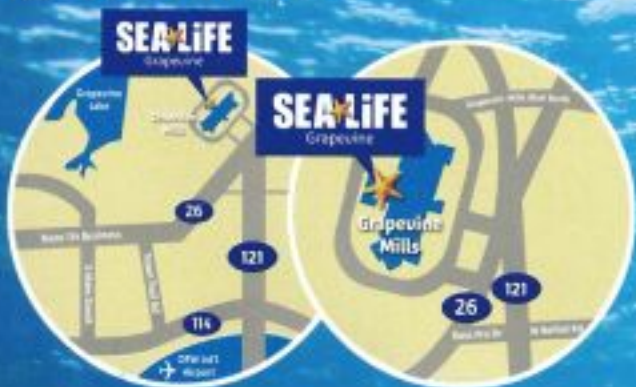

SEA LIFE

Grapevine

NEW
2020
EVENTS

Discover our Oceans

**Book
online
& save!**

How to find us:

3000 Grapevine Mills Pkwy Ste 525, Grapevine, Texas 76051

Opening Times: Monday- Saturday: 10:00am + Sunday: 11:00am
Closing times and holiday hours vary.
Please check website for details.

Book online and save/ more information:
visitsealife.com/grapevine

 **From Dallas:**
Take N Loop 635 West which will merge into 121 North. Exit Grapevine Mills Pkwy. Turn left onto Stars and Stripes Way. Slight left on Grapevine Mills Circle. SEA LIFE will be on the left at Entry 5.

From North Dallas:
Take 121 South. Exit Bass Pro Drive. Stay right at the fork and merge onto Gridiron Way. Turn right on E Grapevine Mills Circle. SEA LIFE will be on the left at Entry 5.

From Fort Worth/ Mid-Cities:
Go North on Highway 114. It will merge into 121 North. Exit Grapevine Mills Pkwy. Turn left onto Stars and Stripes Way. Slight left on Grapevine Mills Circle. SEA LIFE will be on the left at Entry 5.

\$5 OFF

Redeem this offer online at visitsealife.com/grapevine under the buy tickets tab and select promotional code or present this coupon to the SEA LIFE Grapevine admissions counter to receive \$5 off a one-day standard full-price ticket. Offer valid up to four (4) guests. One coupon per person. Offer only valid at admissions when walk-up tickets are available. The right of final interpretation resides with SEA LIFE Grapevine. **Expires 1/1/21**
Code: sbrochurezo